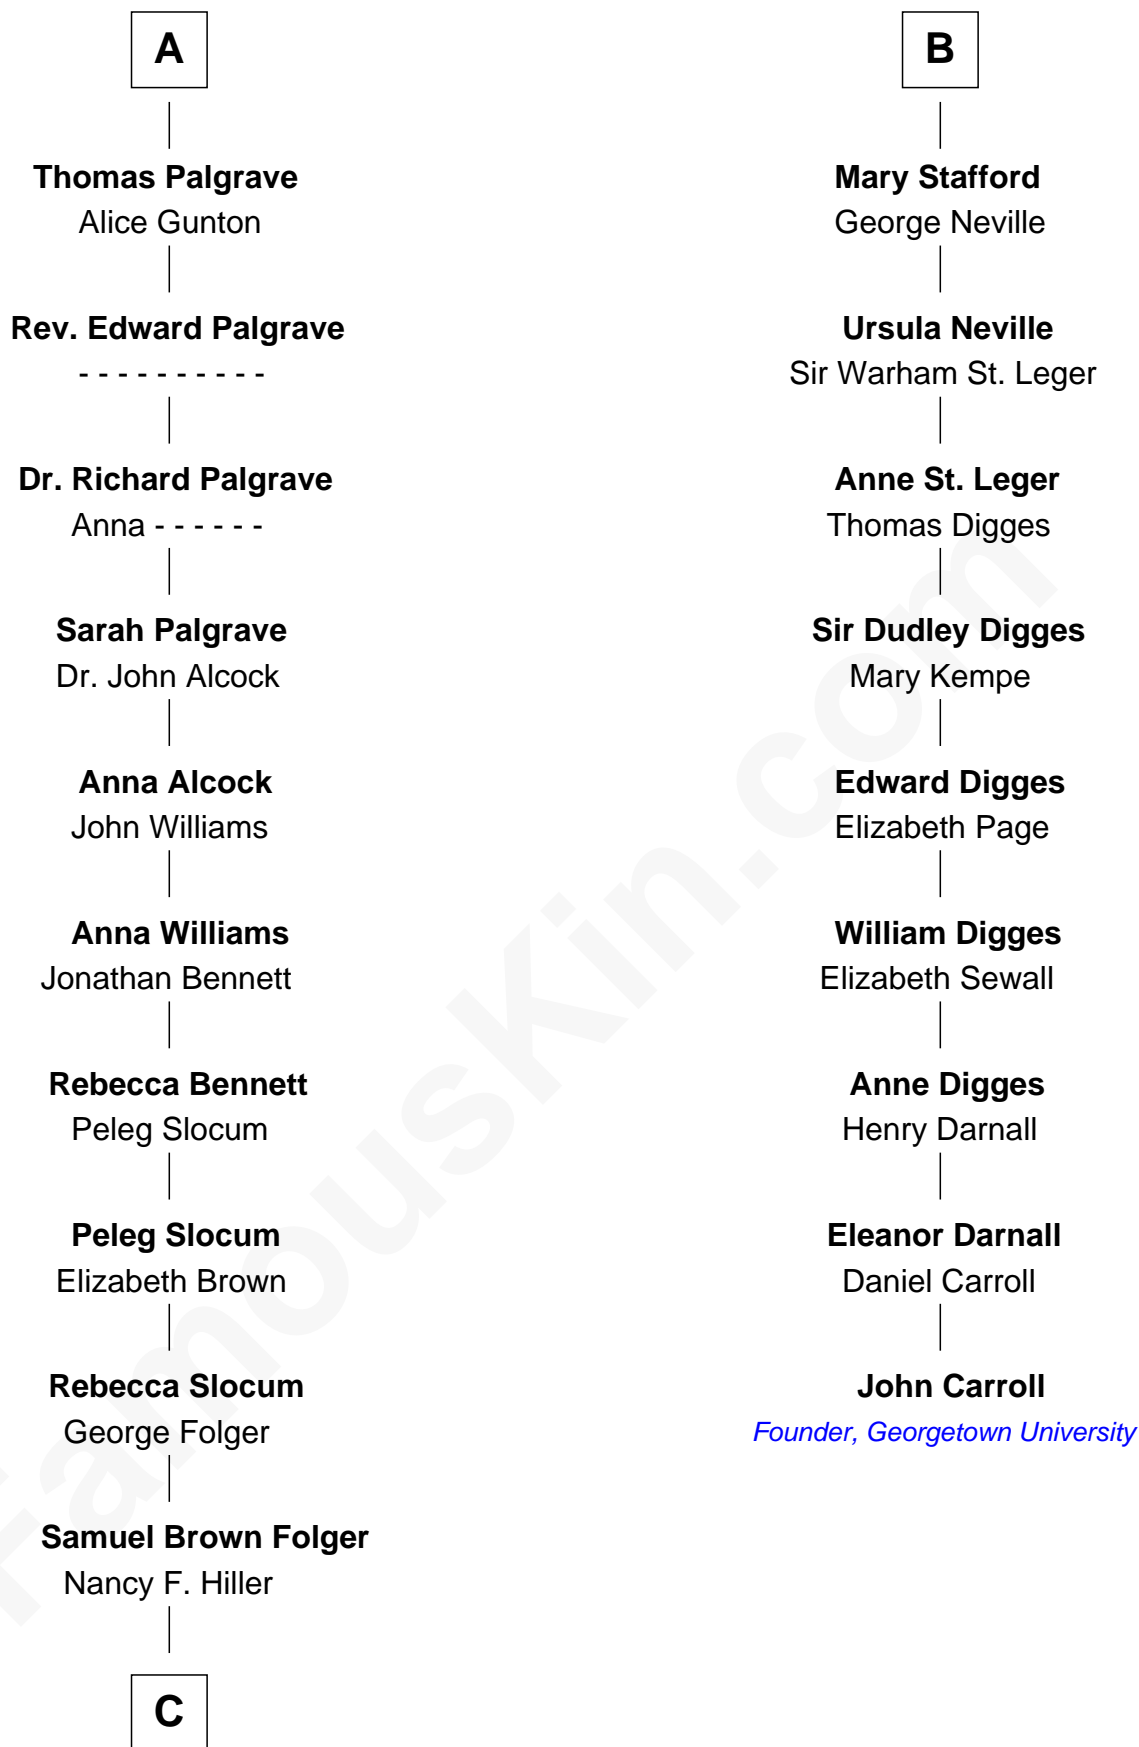

FamousKin.com

Relationship Chart of

Henry Clay Folger

Founder of Folger Shakespeare Library and Chairman of Standard Oil

15th cousin 3 times removed of

John Carroll

Founder of Georgetown University

Henry Plantagenet
Maud de Chaworth

Eleanor Plantagenet

Richard Fitzalan

Sir Richard Fitzalan

Elizabeth de Bohun

Elizabeth Fitzalan

Sir Robert Goushill

Elizabeth Goushill

Sir Robert Wingfield

Eleanor Poynings

Henry Percy

Maud Herbert

Eleanor Percy

Edward Stafford

B

C

Henry Clay Folger

Eliza Jane Clark

Henry Clay Folger

Chairman of Standard Oil

FamousKin.com