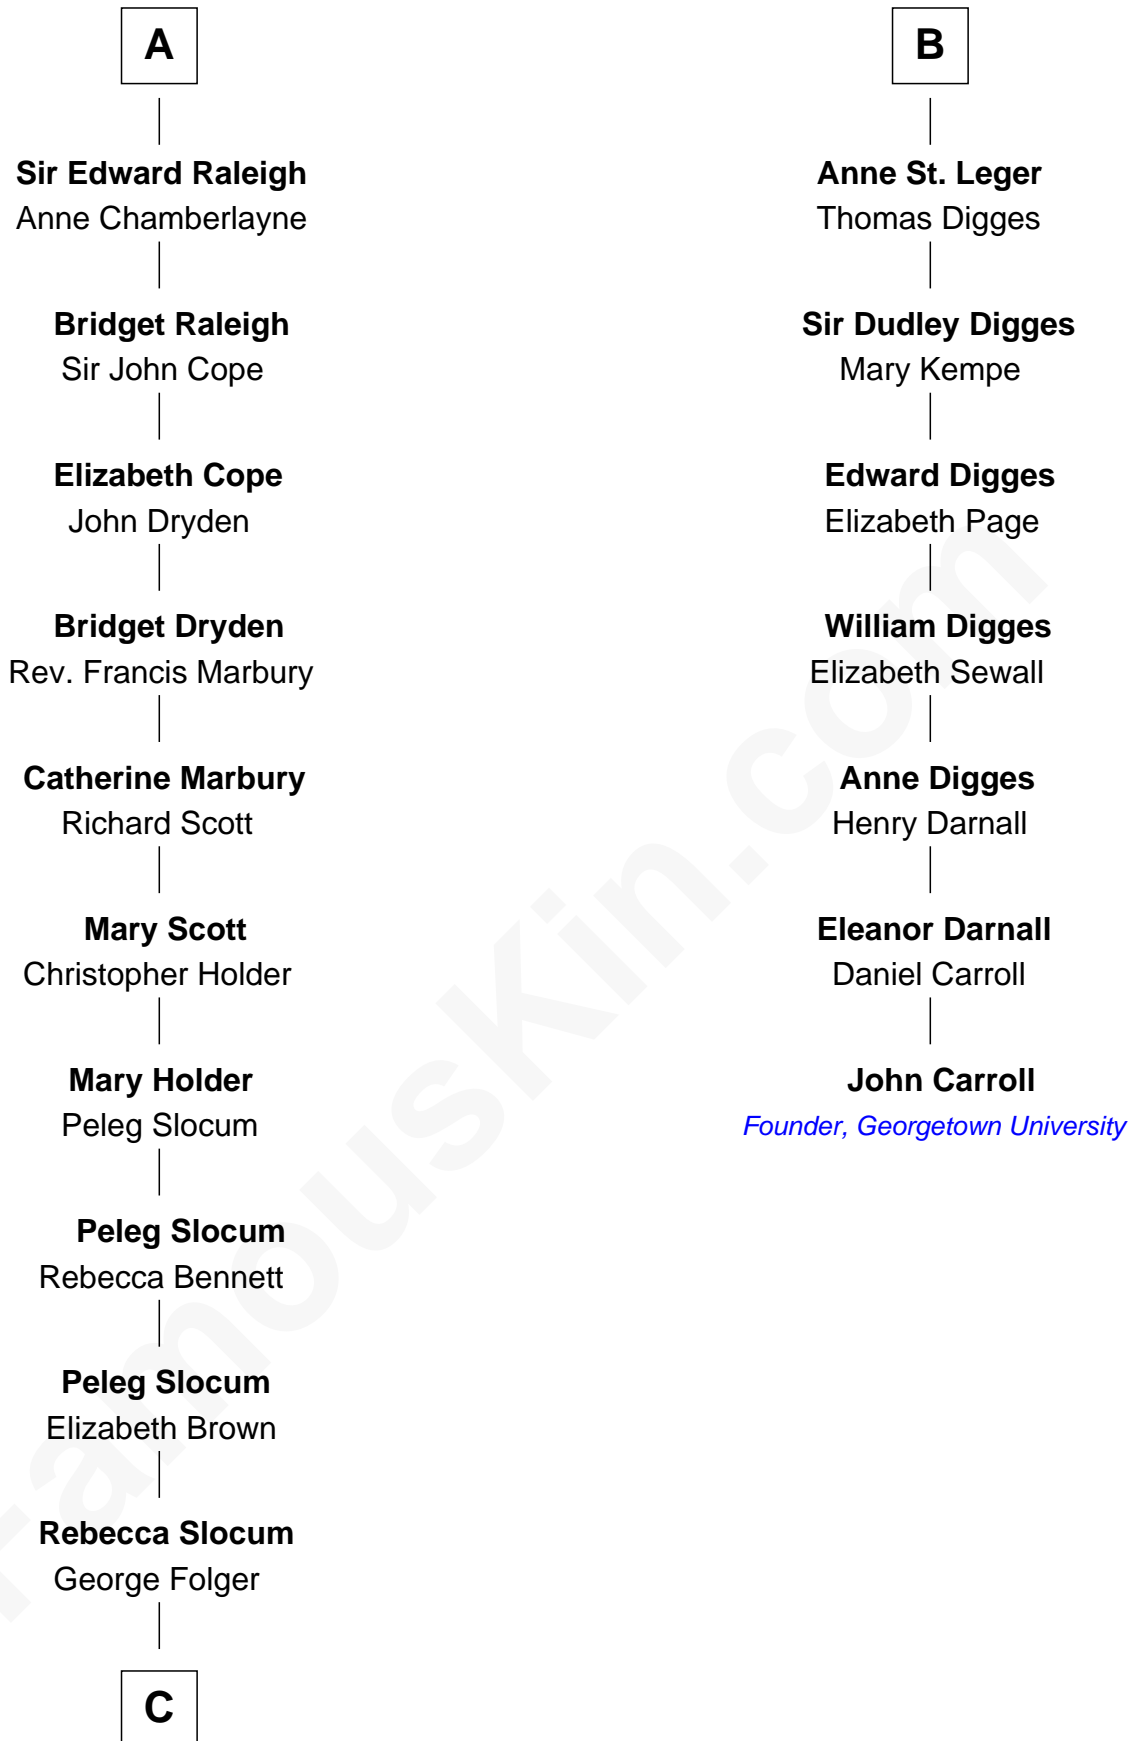

FamousKin.com

Relationship Chart of

Henry Clay Folger

Founder of Folger Shakespeare Library and Chairman of Standard Oil

13th cousin 6 times removed of

John Carroll

Founder of Georgetown University

Sir Hugh I de Audley

Iseult de Mortimer

C

—
Samuel Brown Folger

Nancy F. Hiller

—
Henry Clay Folger

Eliza Jane Clark

—
Henry Clay Folger

Chairman of Standard Oil

FamousKin.com