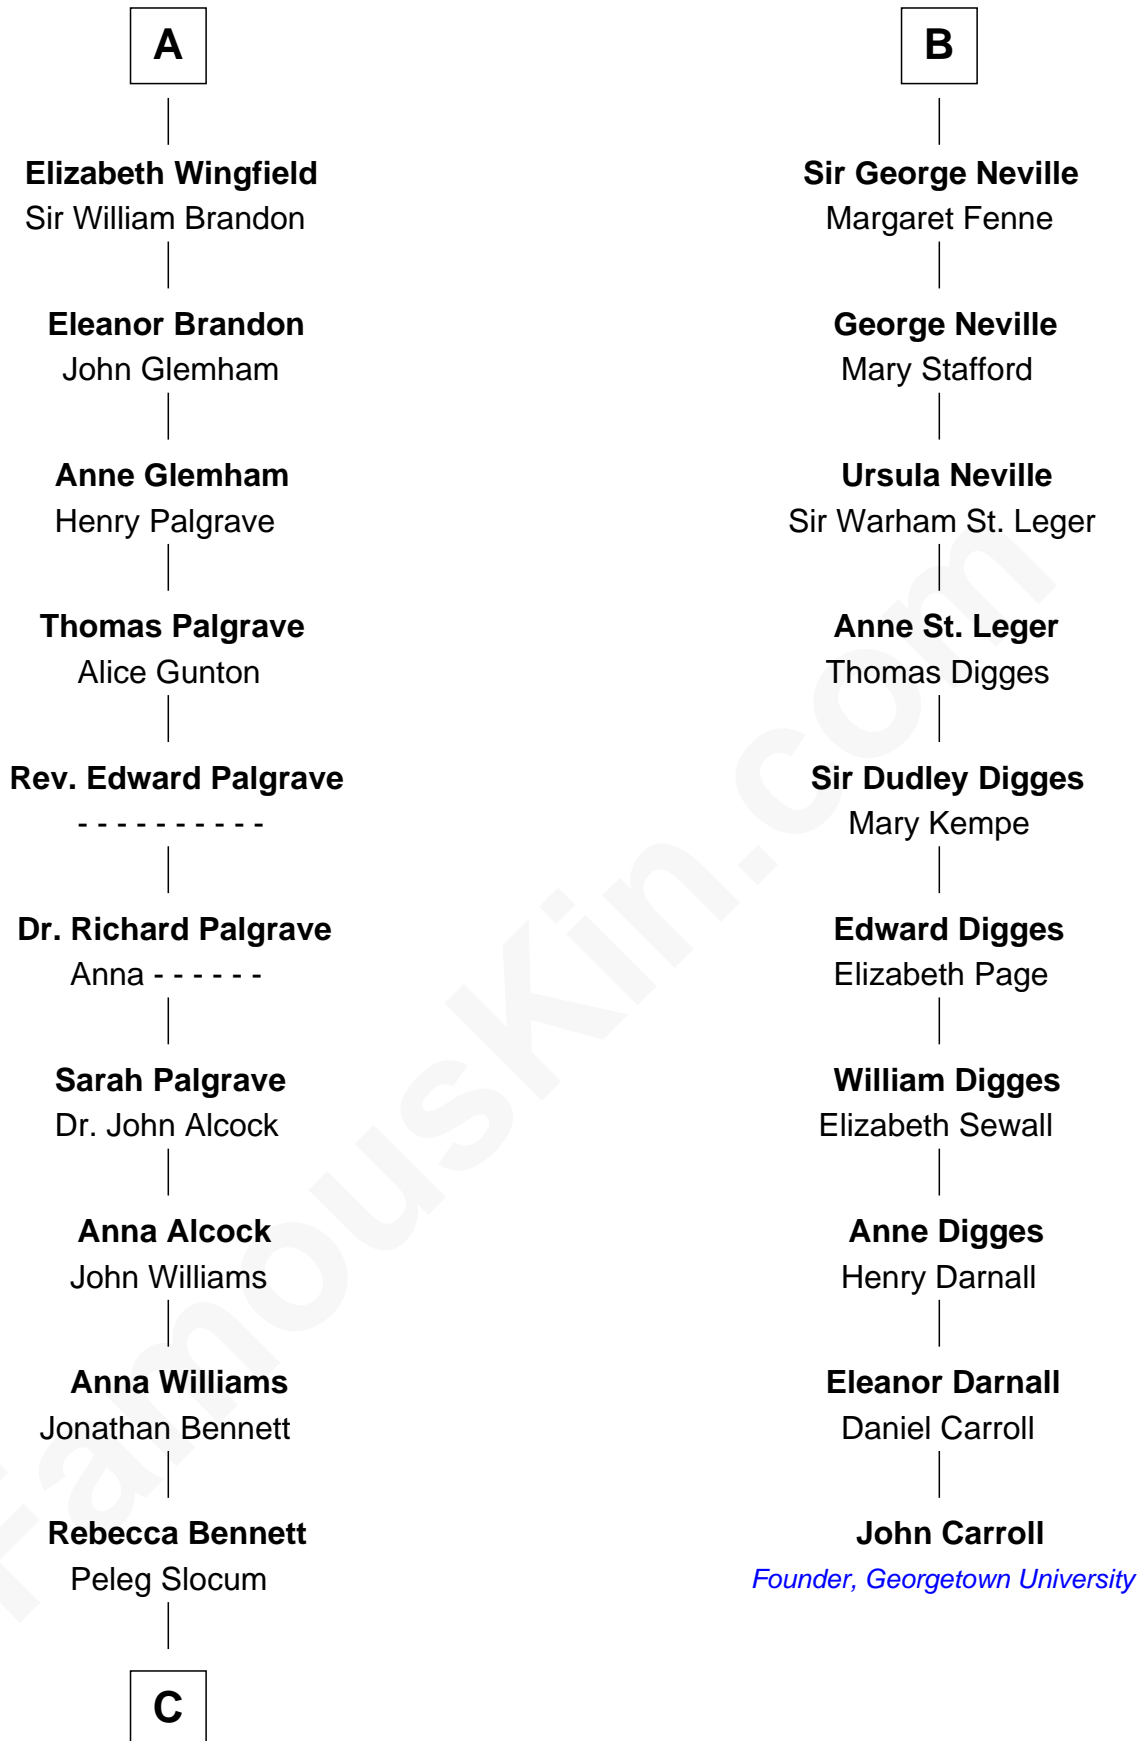

FamousKin.com

Relationship Chart of

Henry Clay Folger

Founder of Folger Shakespeare Library and Chairman of Standard Oil

16th cousin 5 times removed of

John Carroll

Founder of Georgetown University

C

Peleg Slocum
Elizabeth Brown

Rebecca Slocum
George Folger

Samuel Brown Folger
Nancy F. Hiller

Henry Clay Folger
Eliza Jane Clark

Henry Clay Folger
Chairman of Standard Oil

FamousKin.com