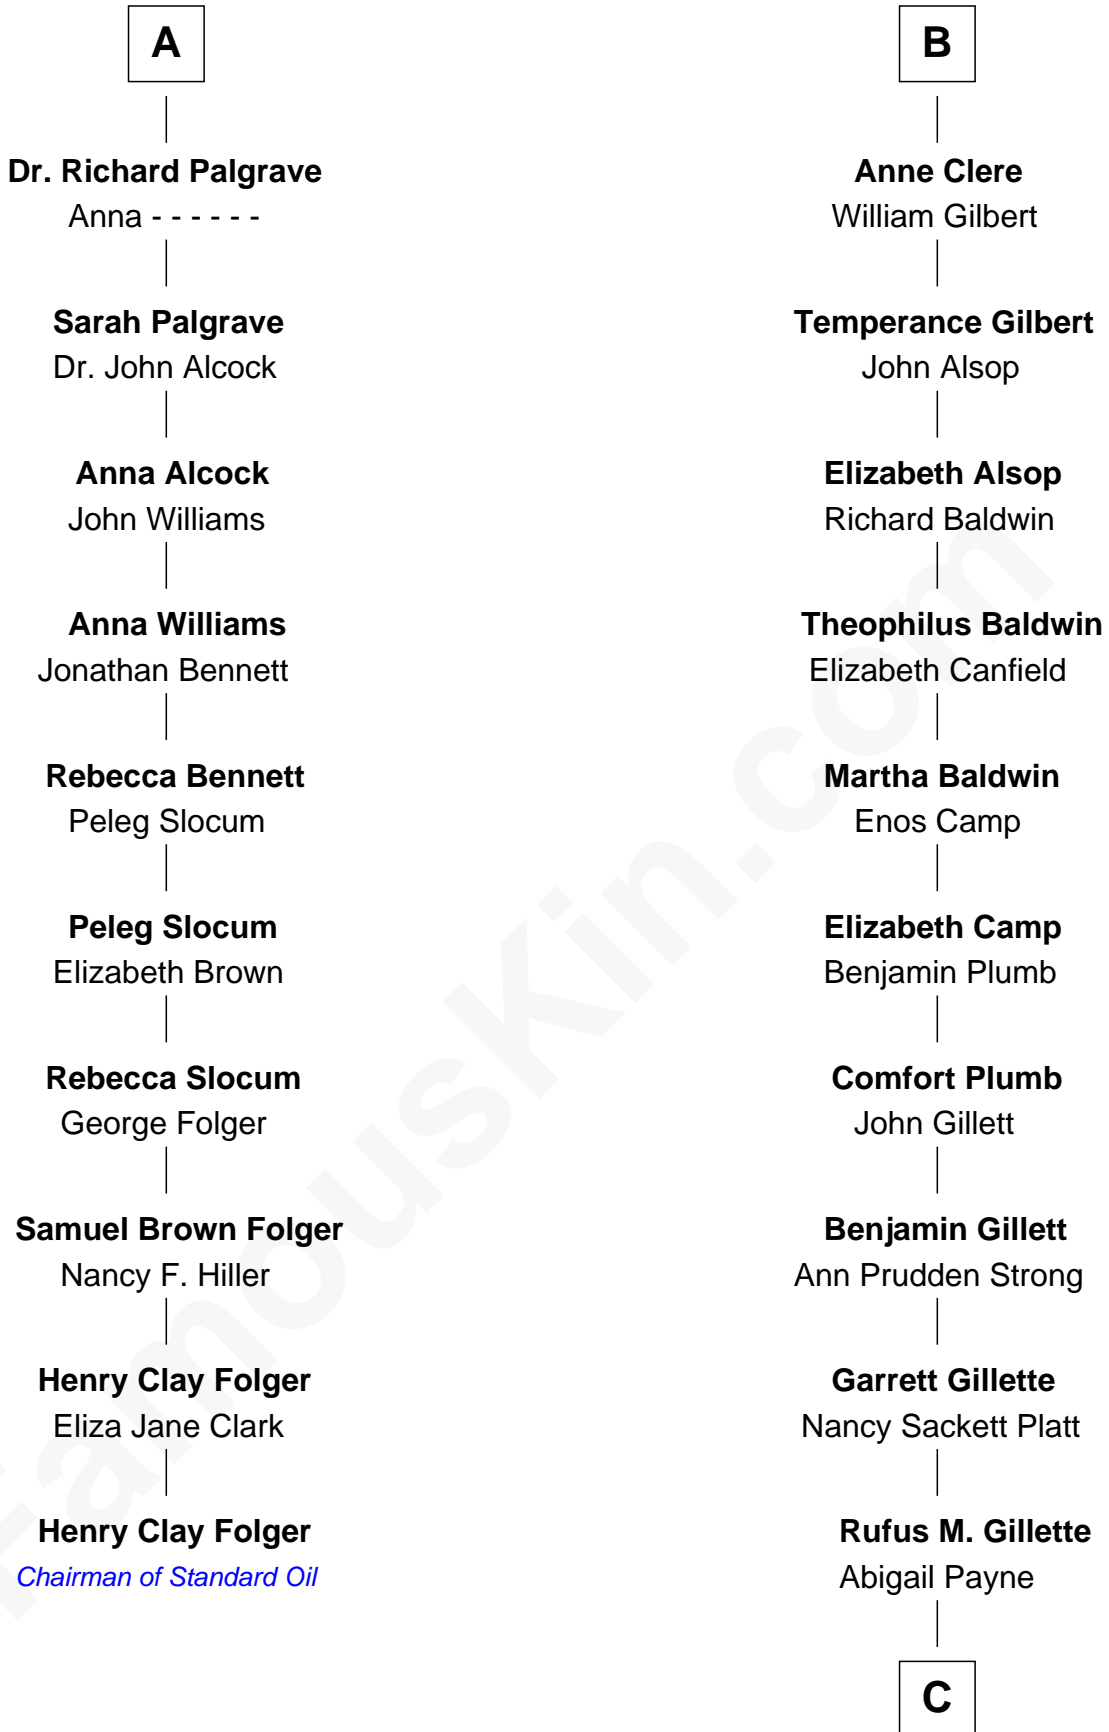

## Relationship Chart of

### Henry Clay Folger

*Founder of Folger Shakespeare Library and Chairman of Standard Oil*

16th cousin 4 times removed of

**Treat Williams**

*TV & Movie Actor*

**Sir Richard Fitzalan**

Elizabeth de Bohun

C

**Mary Abigail Gillette**

George Willey Andrew

**Treat Payne Andrew**

Eleanor Barnum

**Marian Andrew**

Richard Norman Williams

**Treat Williams**

*TV & Movie Actor*