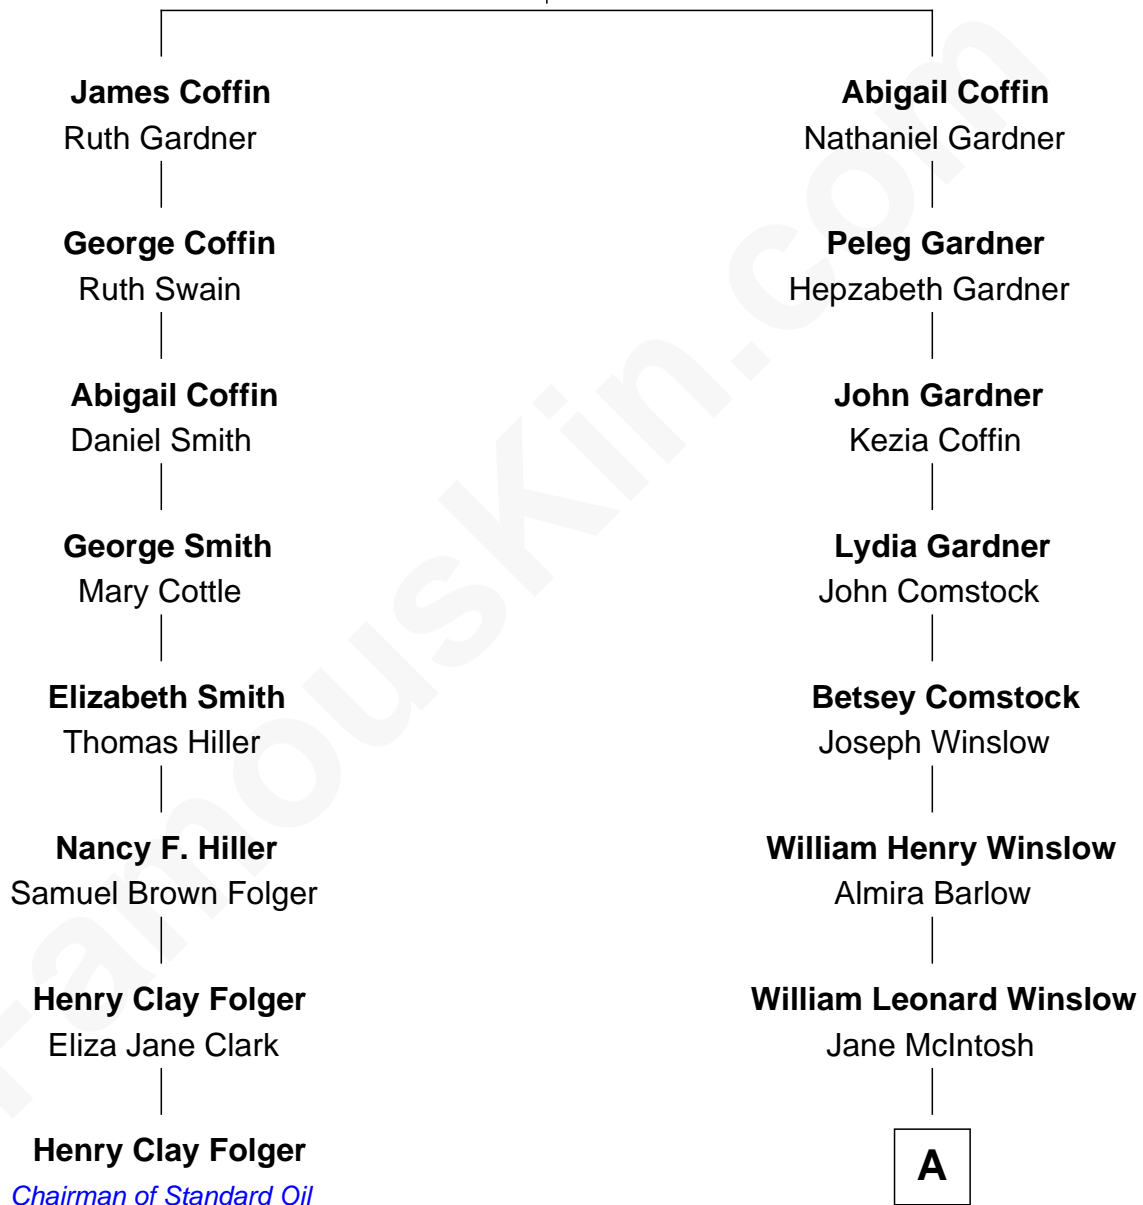

FamousKin.com

Relationship Chart of

Henry Clay Folger

Founder of Folger Shakespeare Library and Chairman of Standard Oil

7th cousin 2 times removed of

Don Winslow

Author and Screenwriter

James Coffin
Mary Severance

A

Lloyd Robert Winslow
Dorothy Grace Dandeno

Donald Lloyd Winslow
Ottis Mary Scheuermann

Don Winslow
Suspense Novelist

FamousKin.com