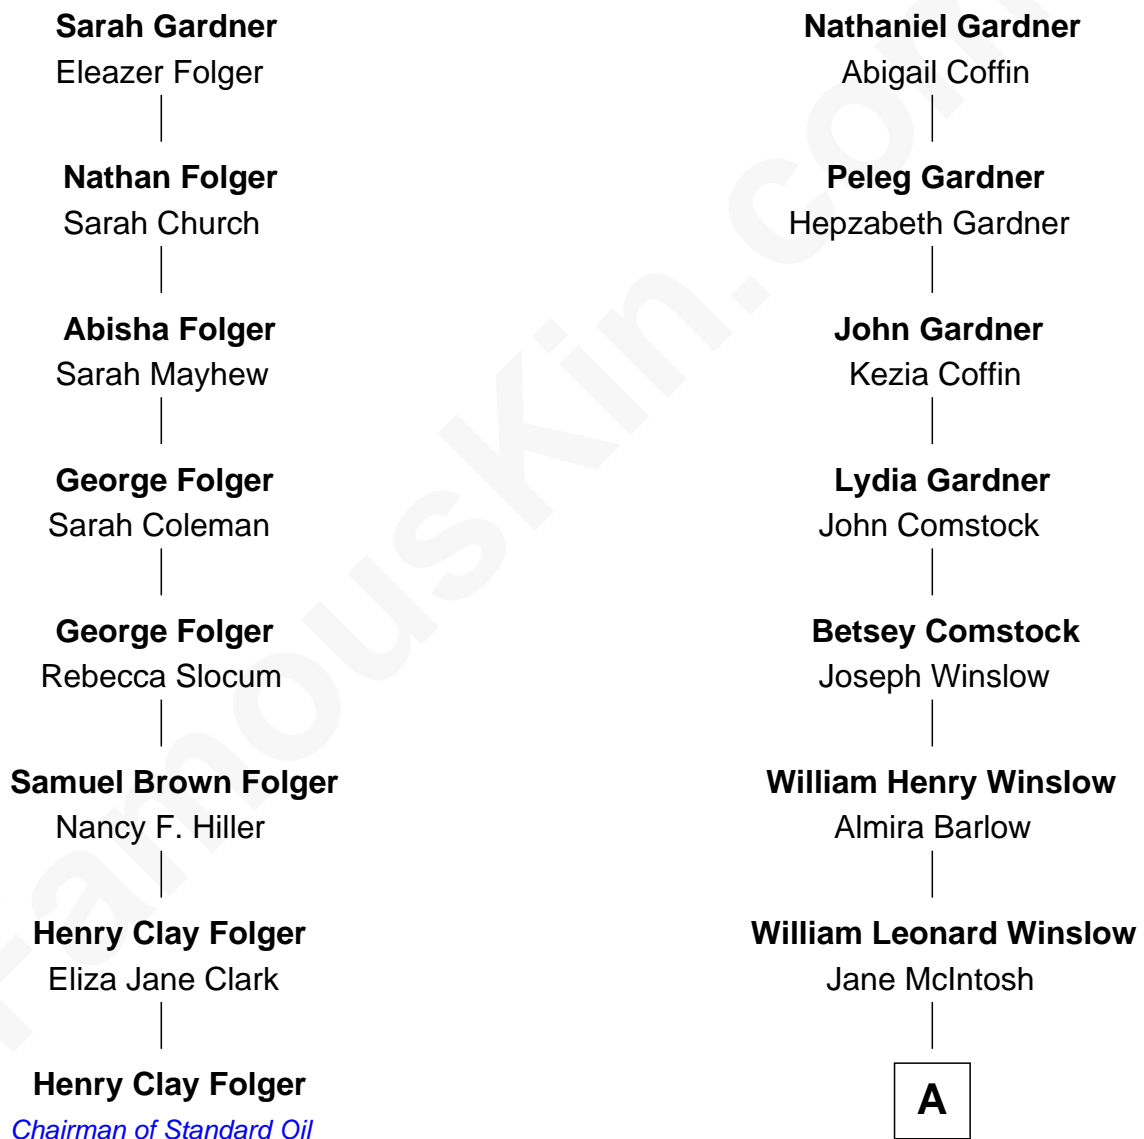

## Relationship Chart of

### Henry Clay Folger

*Founder of Folger Shakespeare Library and Chairman of Standard Oil*

7th cousin 2 times removed of

**Don Winslow**

*Author and Screenwriter*

**Richard Gardner**

Sarah Shattuck

A

**Lloyd Robert Winslow**  
Dorothy Grace Dandeno

**Donald Lloyd Winslow**  
Ottis Mary Scheuermann

**Don Winslow**  
*Suspense Novelist*

FamousKin.com