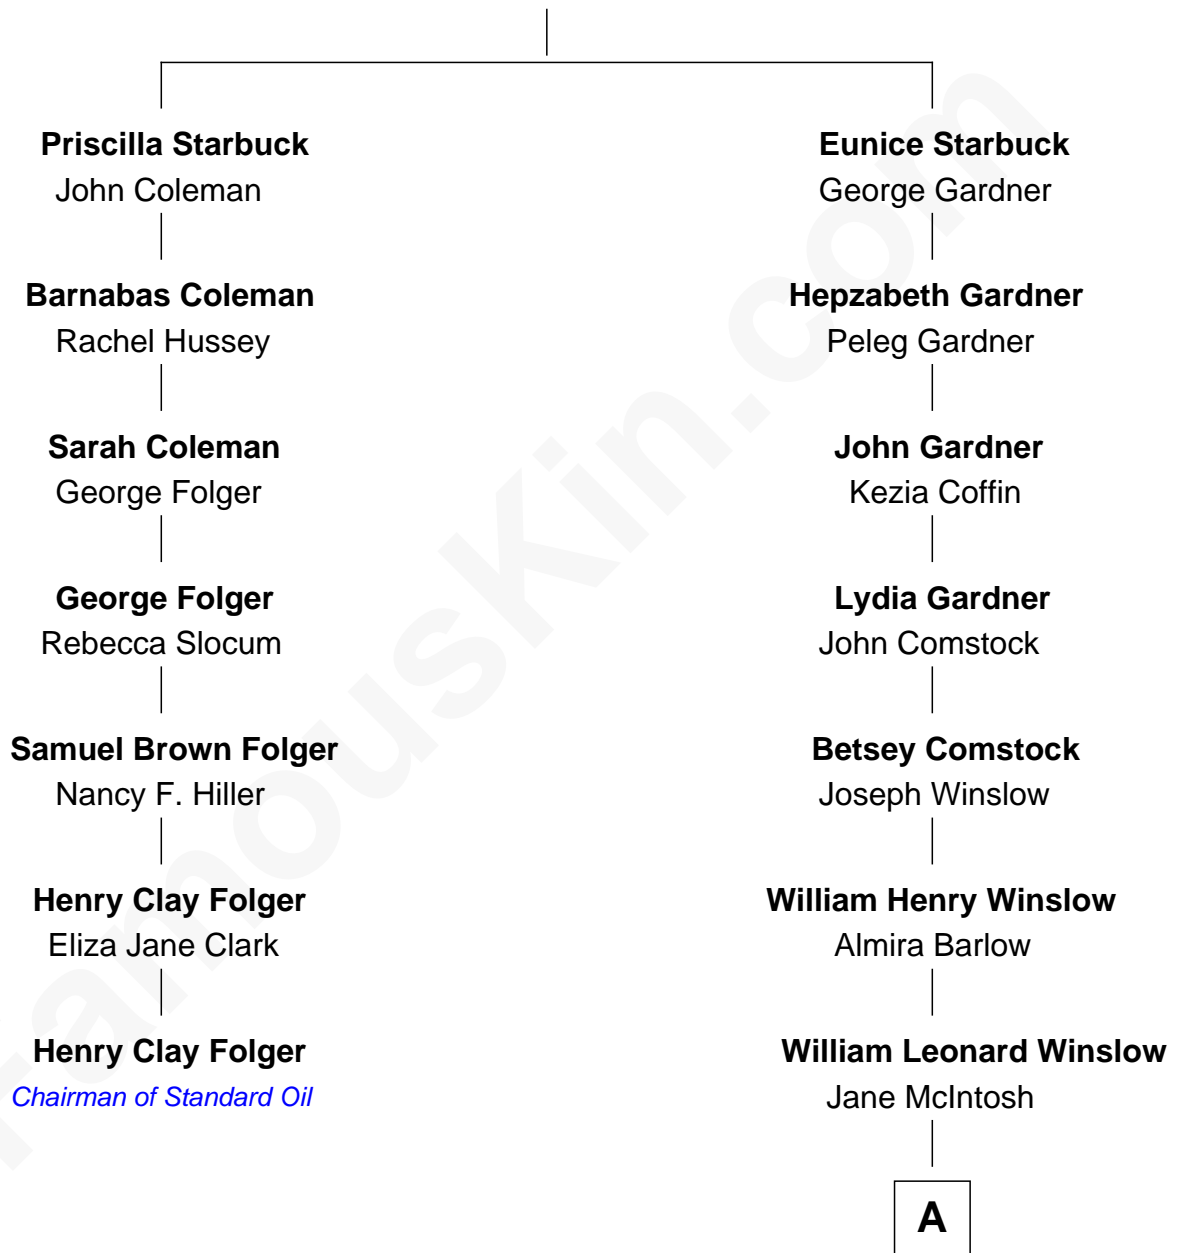

FamousKin.com

Relationship Chart of

Henry Clay Folger

Founder of Folger Shakespeare Library and Chairman of Standard Oil

6th cousin 3 times removed of

Kristine Rolofson

Harlequin Novelist

Nathaniel Starbuck

Mary Coffin

A

Lloyd Robert Winslow
Dorothy Grace Dandeno

Donald Lloyd Winslow
Ottis Mary Scheuermann

Kristine Rolofson
Harlequin Novelist

FamousKin.com