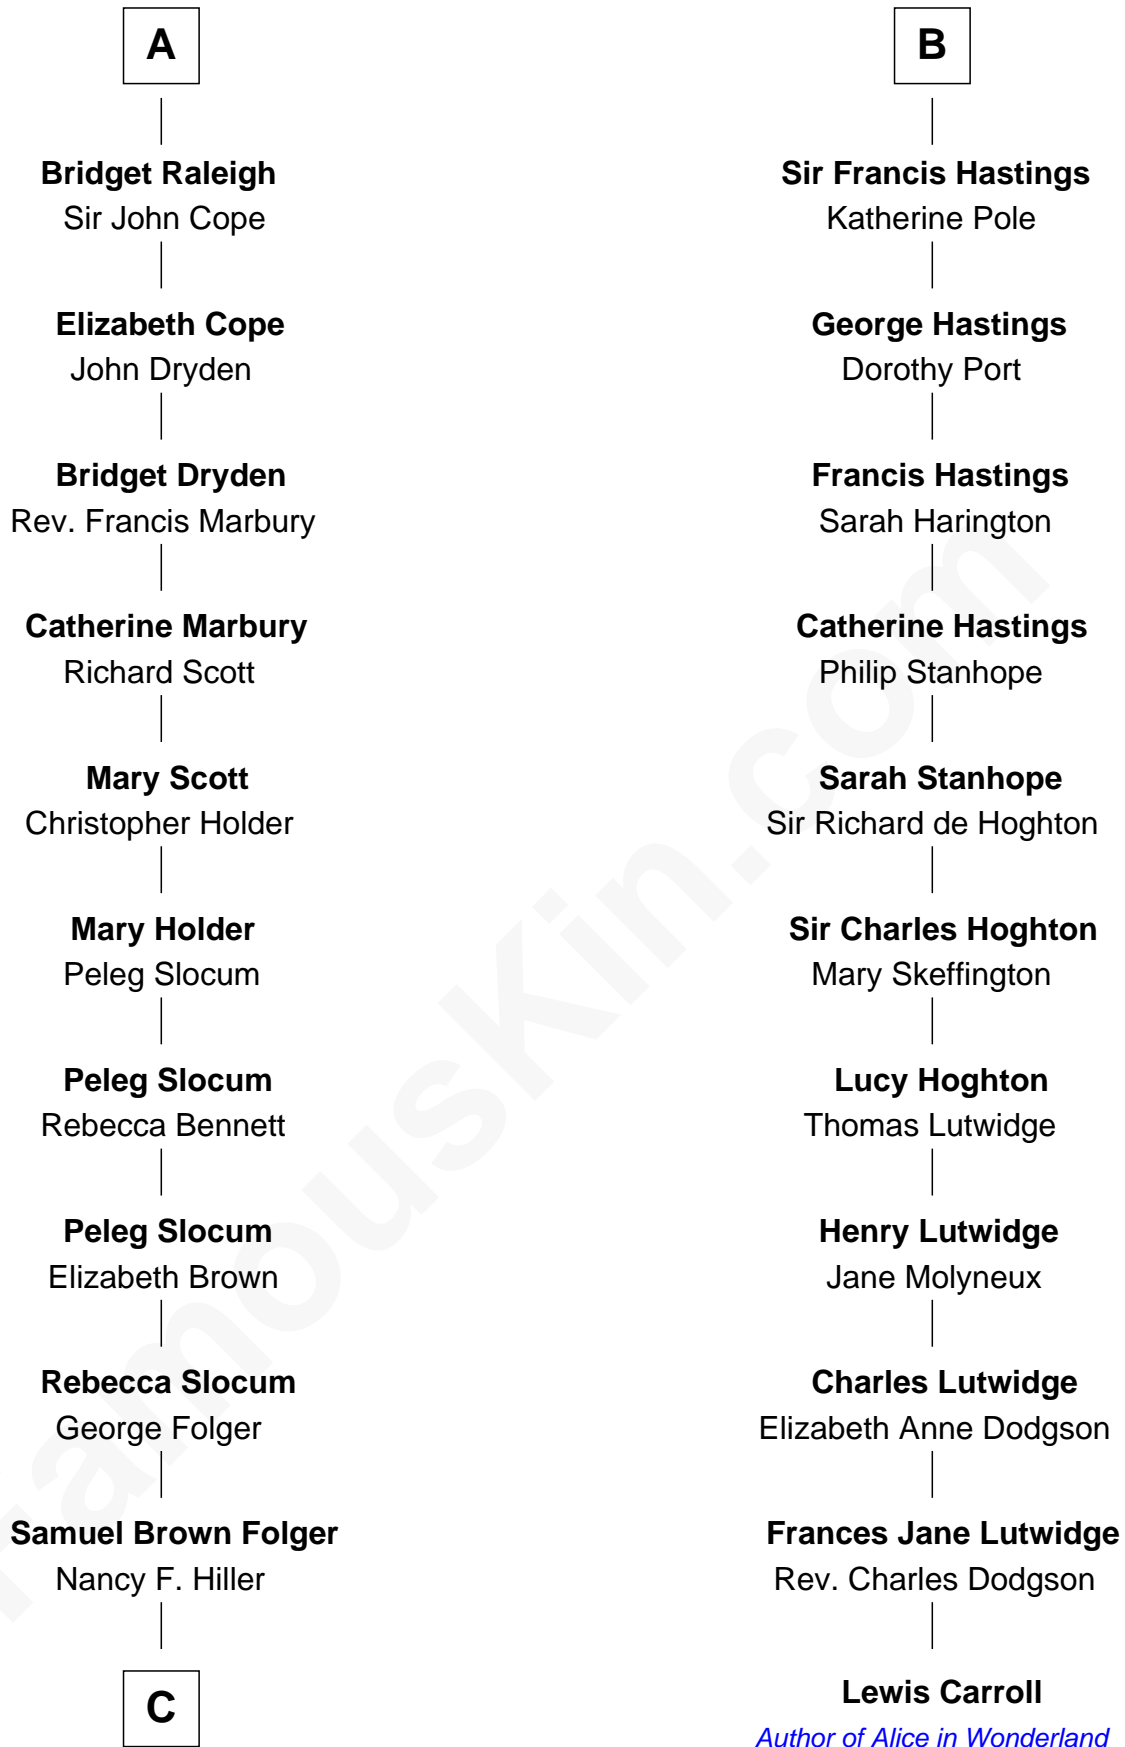

FamousKin.com

Relationship Chart of

Henry Clay Folger

Founder of Folger Shakespeare Library and Chairman of Standard Oil

17th cousin 1 time removed of

Lewis Carroll

Author of Alice in Wonderland

C

Henry Clay Folger

Eliza Jane Clark

Henry Clay Folger

Chairman of Standard Oil

FamousKin.com