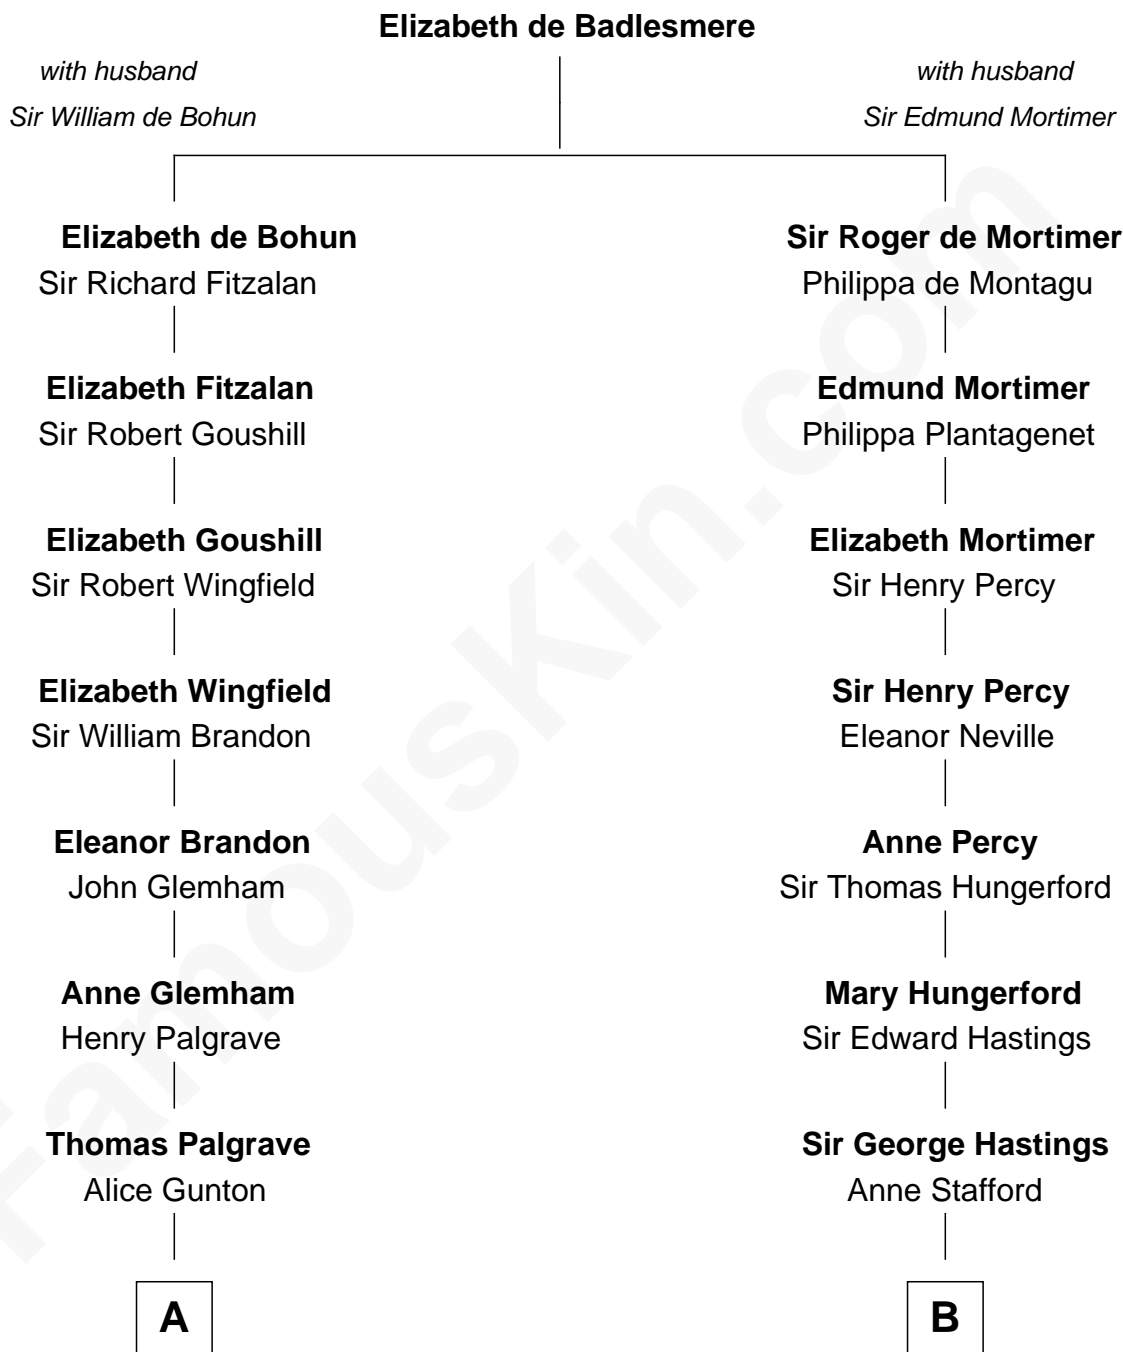

FamousKin.com

Relationship Chart of Henry Clay Folger

Founder of Folger Shakespeare Library and Chairman of Standard Oil

17th cousin 1 time removed of

E. M. Forster
English Novelist

C

Edward Morgan Llewellyn Forster

Alice Clara Whichelo

E. M. Forster

English Novelist

FamousKin.com