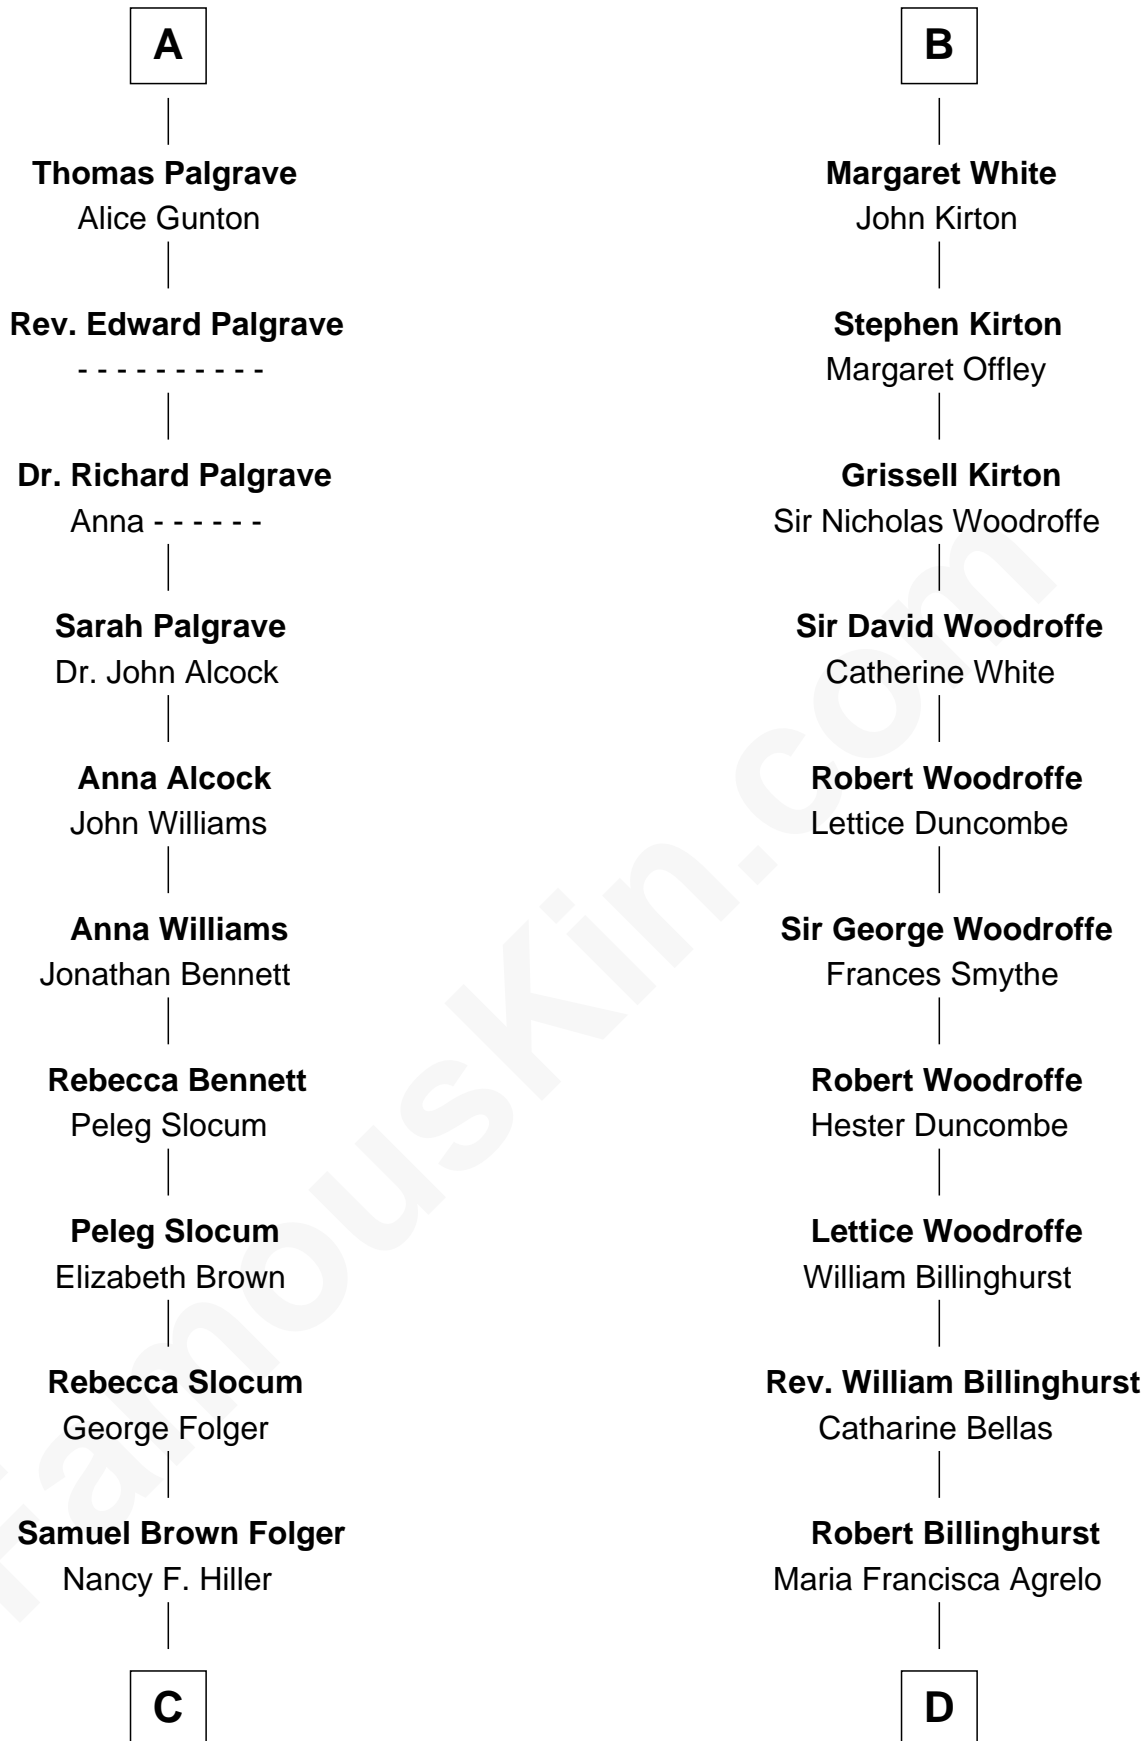

FamousKin.com

Relationship Chart of

Henry Clay Folger

Founder of Folger Shakespeare Library and Chairman of Standard Oil

18th cousin 2 times removed of

Susana Ferrari Billinghurst

Argentine Aviation Pioneer

Sir William Botreaux

Margaret Botreaux

Sir Robert Hungerford

Eleanor Hungerford

Sir John White

Robert White

Margaret Gainsford

B

C

Henry Clay Folger
Eliza Jane Clark

Henry Clay Folger
Chairman of Standard Oil

D

Daniel Mariano Billinghamurst
Mercedes Merzano

Lisandro Billinghamurst
Ana Kidd

Rosa Laureana Billinghamurst
Alfredo Ferrari

Susana Ferrari Billinghamurst
Argentine Aviation Pioneer