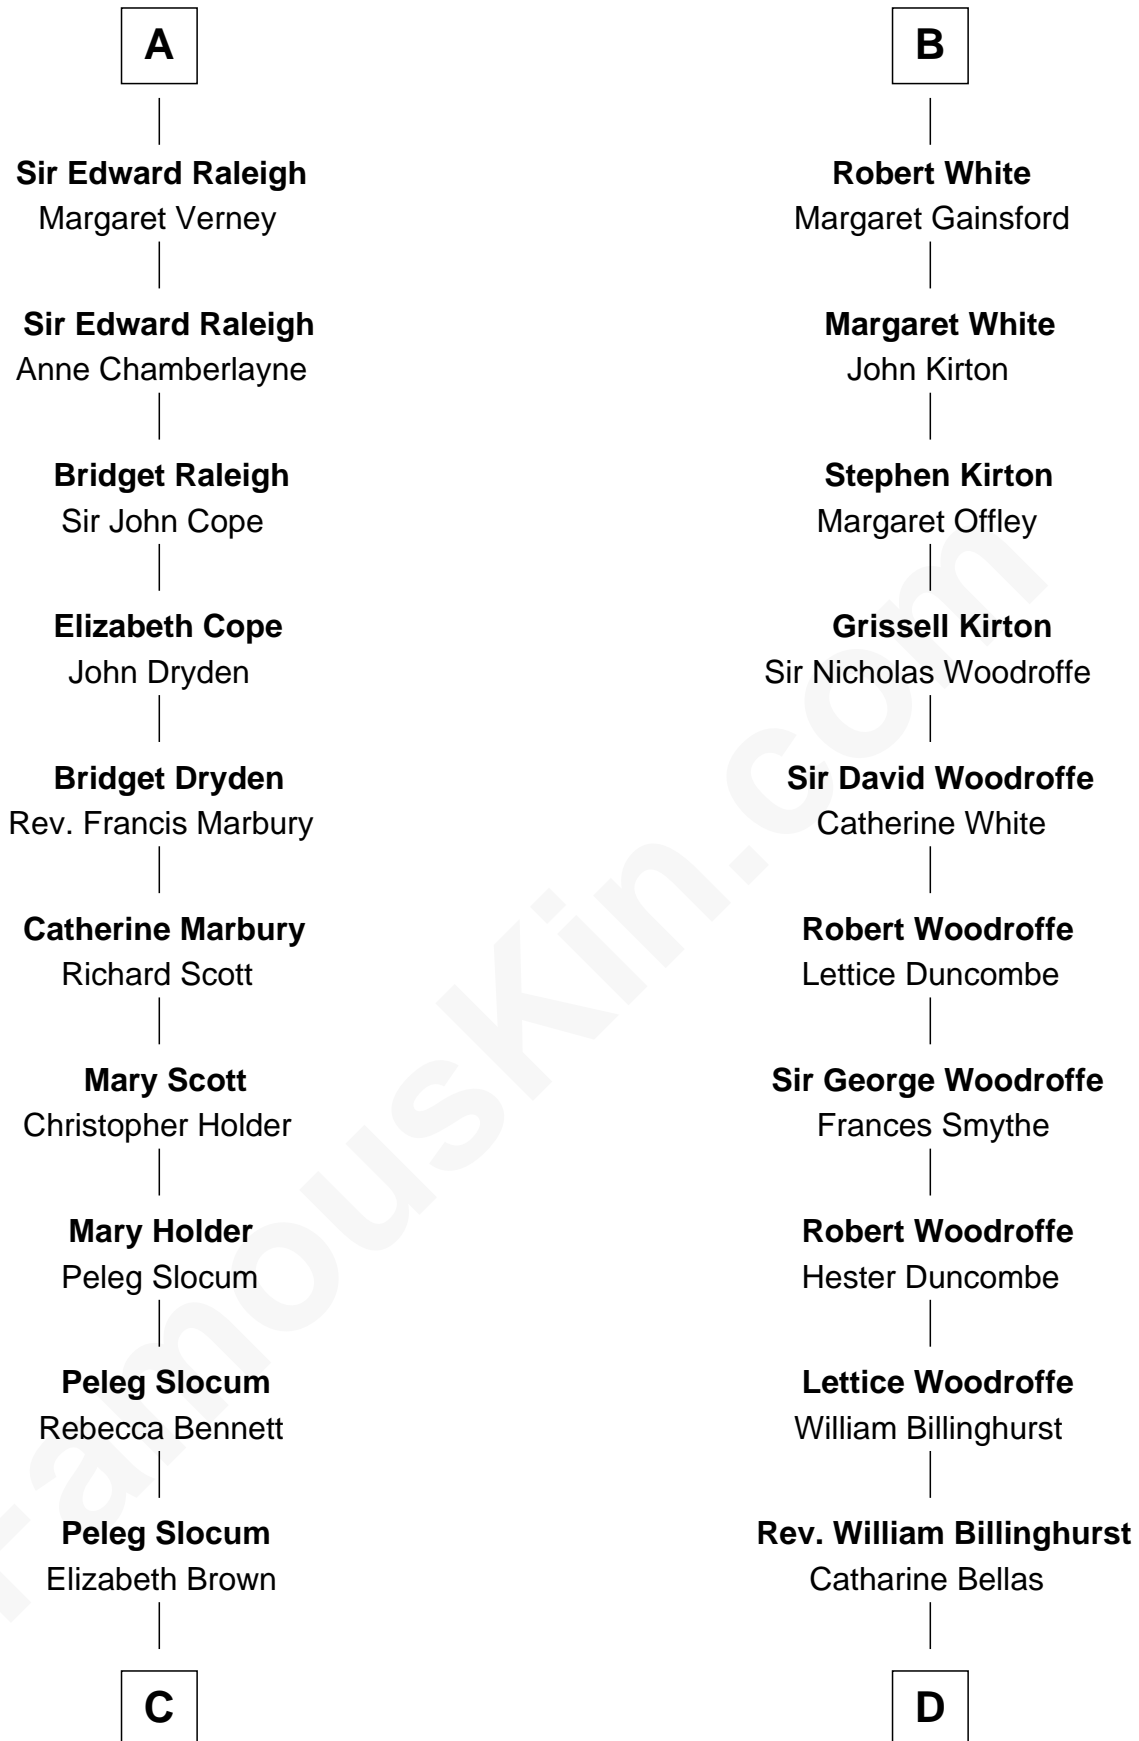

FamousKin.com

Relationship Chart of

Henry Clay Folger

Founder of Folger Shakespeare Library and Chairman of Standard Oil

20th cousin 1 time removed of

Susana Ferrari Billinghamurst

Argentine Aviation Pioneer

Edward Despencer

Elizabeth Burghersh

Margaret Despencer

Robert de Ferrers

Phillippa Ferrers

Sir Thomas Greene

Elizabeth Greene

William Raleigh

Thomas Peverell

Katherine Peverell

Sir Walter Hungerford

Sir Robert Hungerford

Margaret Botreaux

Eleanor Hungerford

Sir John White

B

C

Rebecca Slocum

George Folger

Samuel Brown Folger

Nancy F. Hiller

Henry Clay Folger

Eliza Jane Clark

Henry Clay Folger