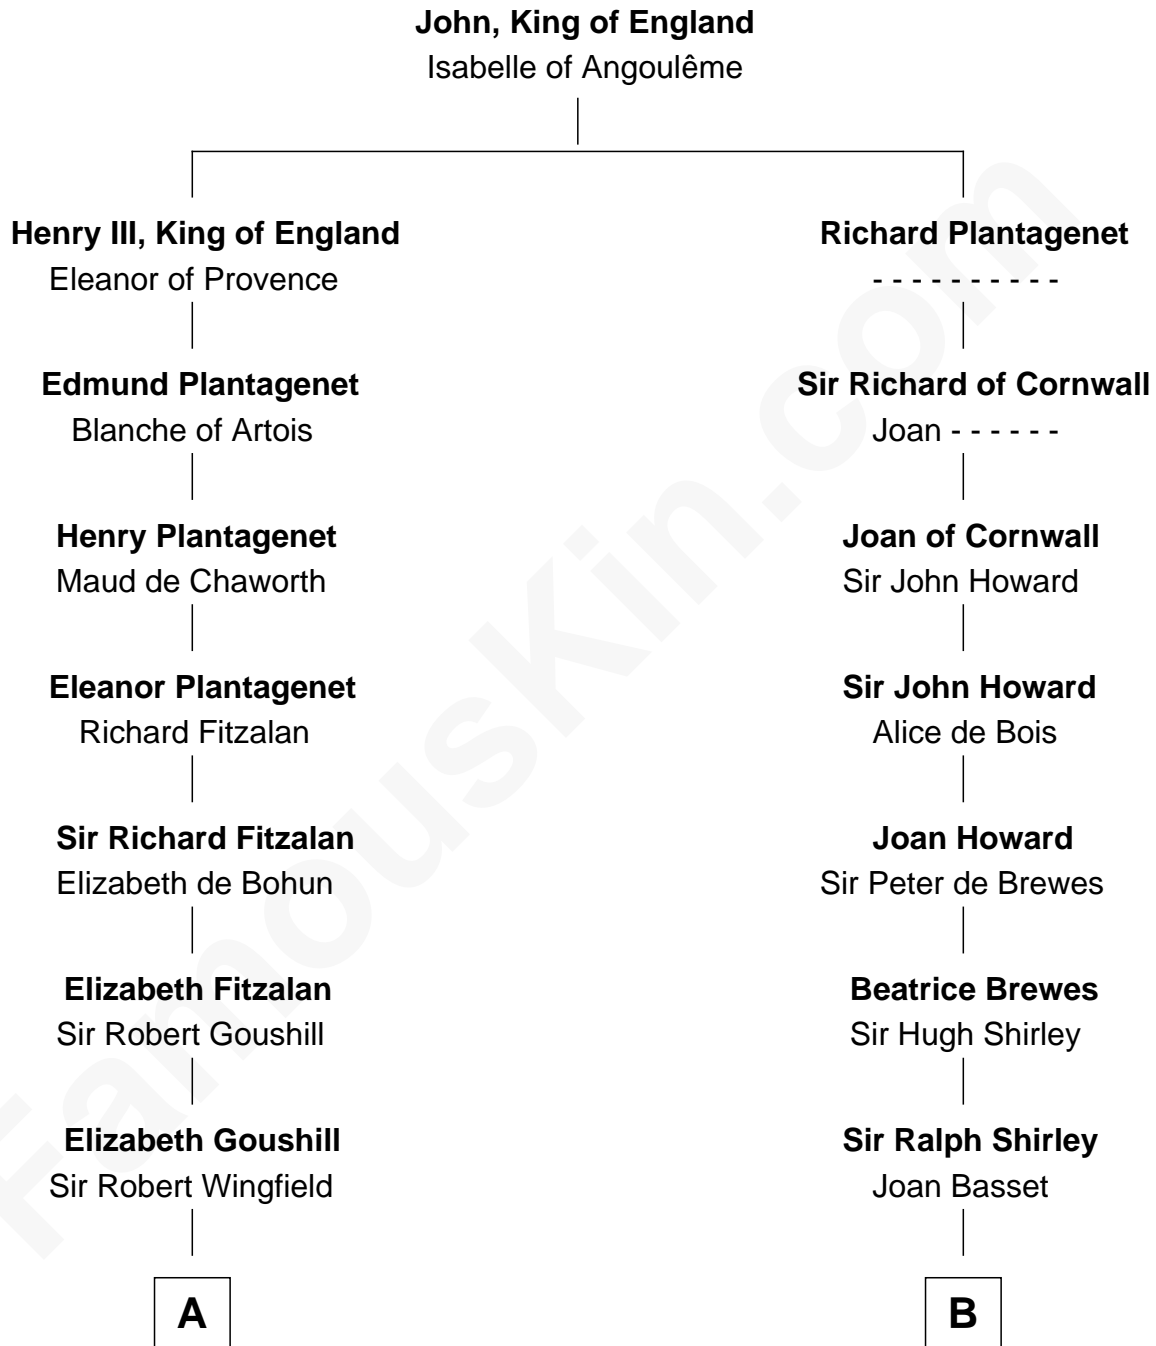

FamousKin.com

Relationship Chart of

Henry Clay Folger

Founder of Folger Shakespeare Library and Chairman of Standard Oil

20th cousin 1 time removed of

Eugene Foss

45th Governor of Massachusetts

C

Peleg Slocum
Elizabeth Brown

Rebecca Slocum
George Folger

Samuel Brown Folger
Nancy F. Hiller

Henry Clay Folger
Eliza Jane Clark

Henry Clay Folger
Chairman of Standard Oil

D

Susanna Hallett
Col. Heman Bangs