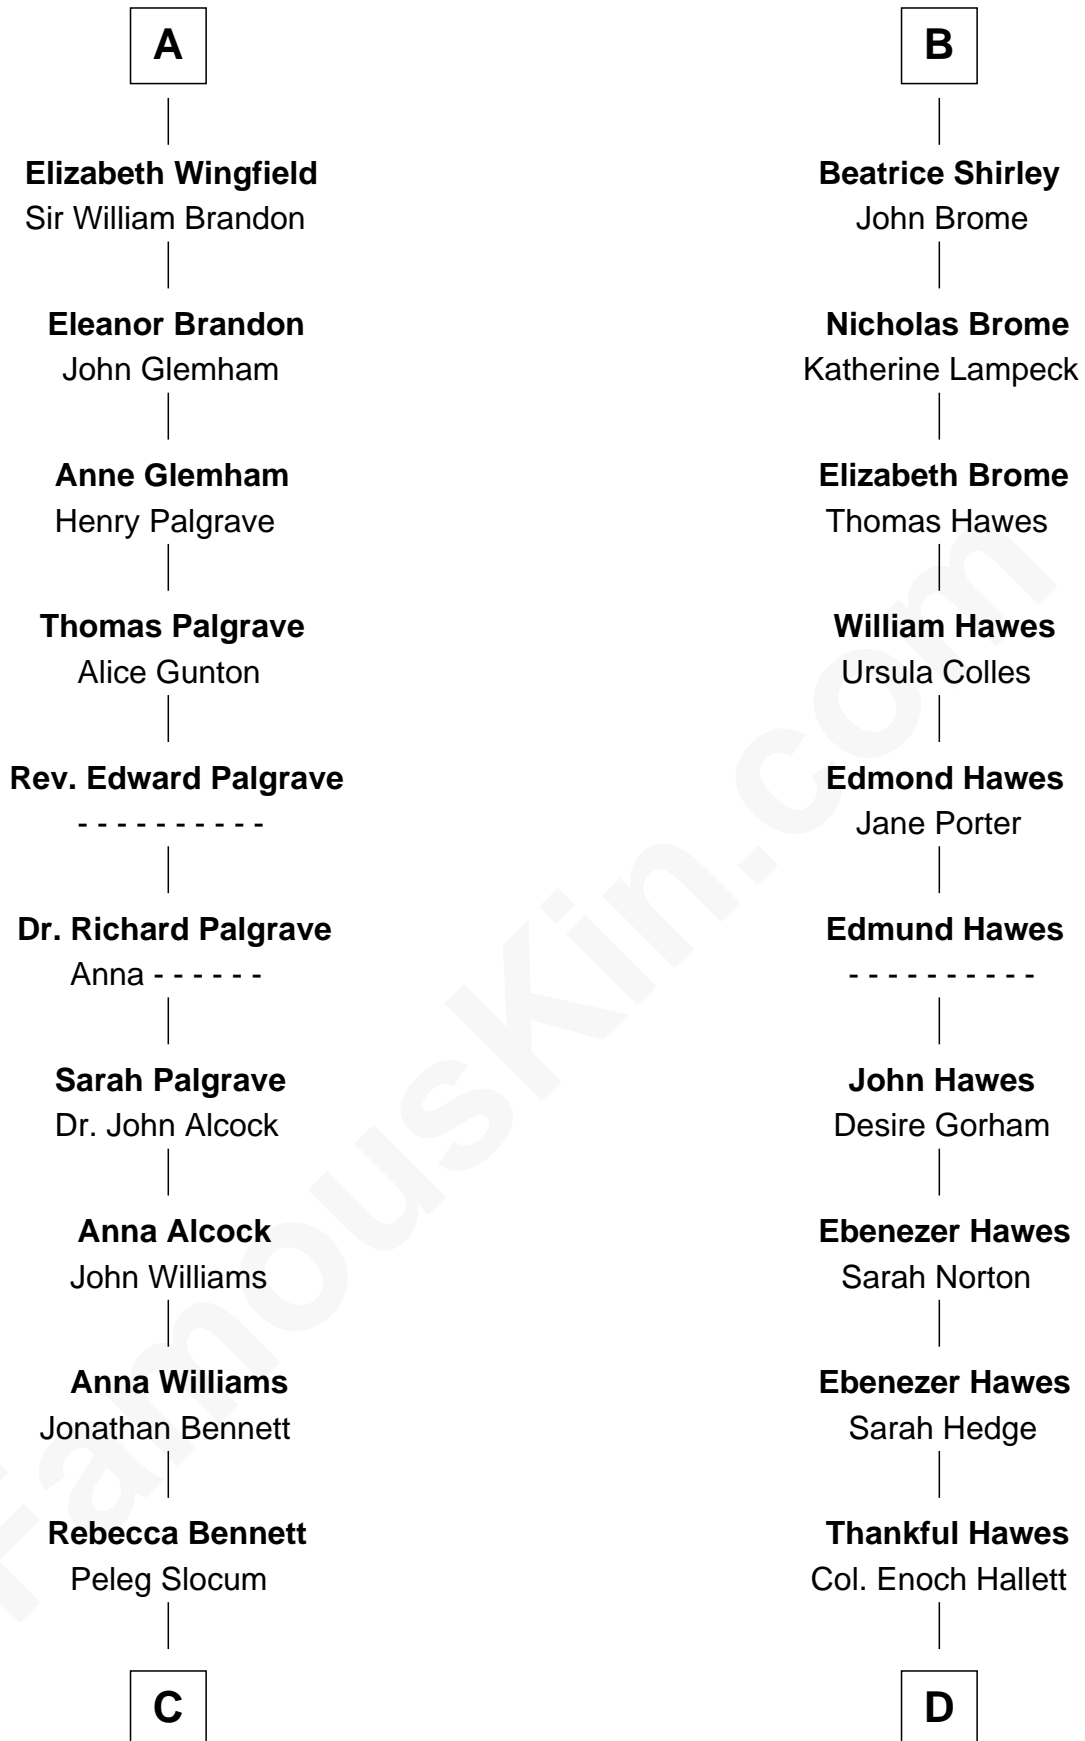

FamousKin.com

Relationship Chart of

Henry Clay Folger

Founder of Folger Shakespeare Library and Chairman of Standard Oil

20th cousin 1 time removed of

Eugene Foss

45th Governor of Massachusetts

C

Peleg Slocum
Elizabeth Brown

Rebecca Slocum
George Folger

Samuel Brown Folger
Nancy F. Hiller

Henry Clay Folger
Eliza Jane Clark

Henry Clay Folger
Chairman of Standard Oil

D

Susanna Hallett
Col. Heman Bangs

Amanda Bangs
Samuel Bartlett Foss

George Edmund Foss
Marcia Cordelia Noble

Eugene Foss
45th Governor of Massachusetts