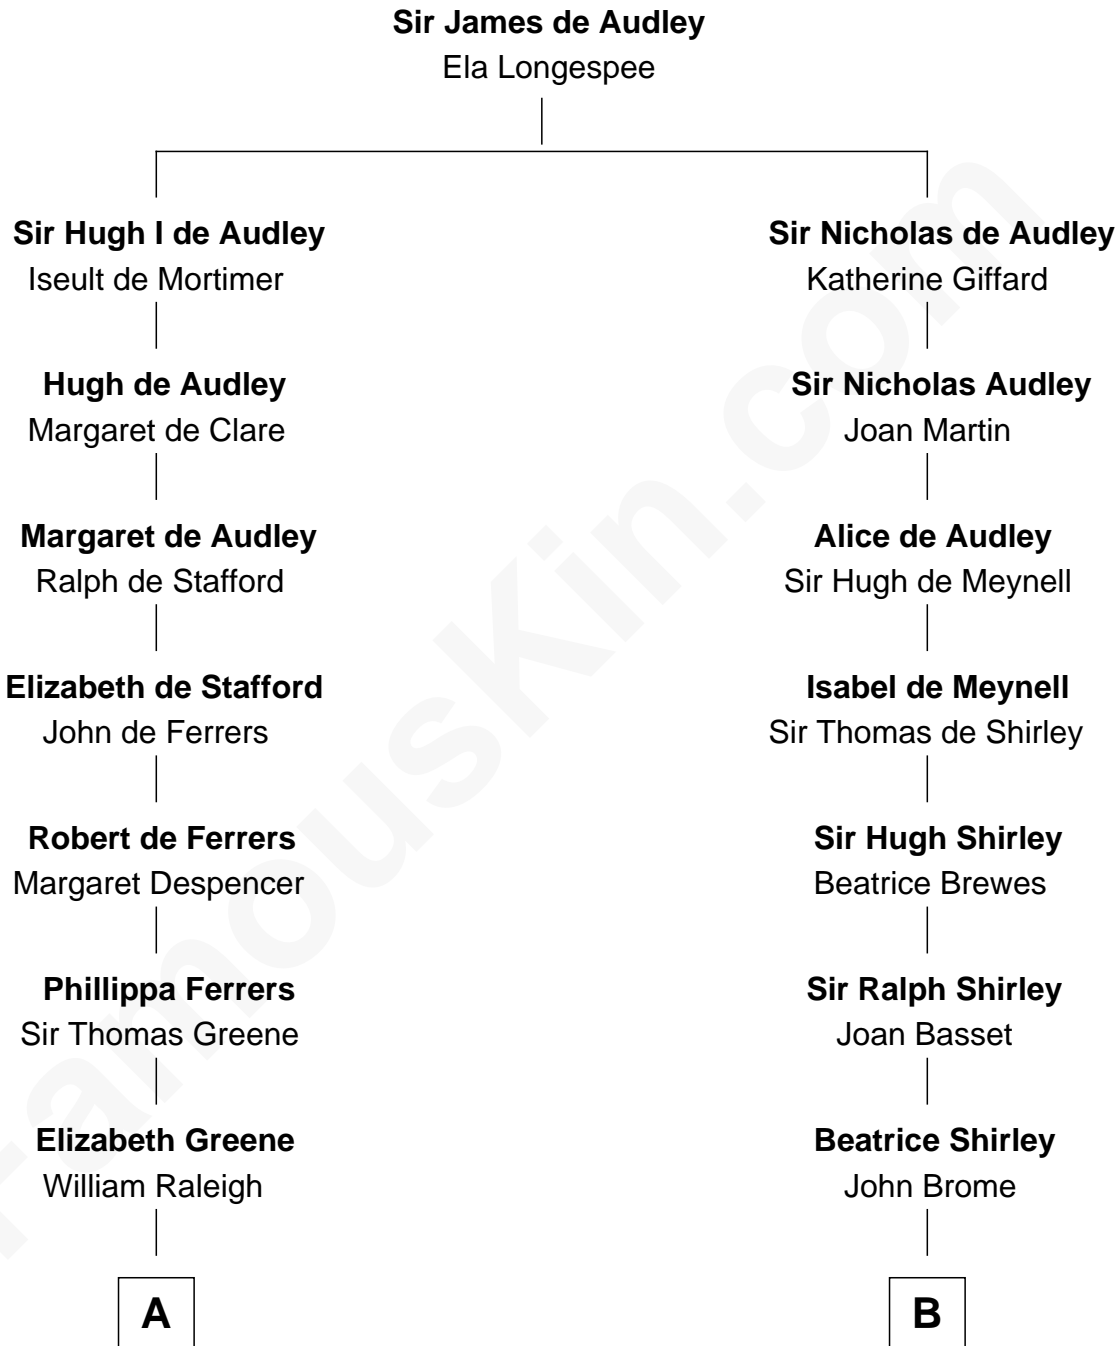

FamousKin.com

Relationship Chart of

Henry Clay Folger

Founder of Folger Shakespeare Library and Chairman of Standard Oil

19th cousin 1 time removed of

Eugene Foss

45th Governor of Massachusetts

C

Rebecca Slocum

George Folger

Samuel Brown Folger

Nancy F. Hiller

Henry Clay Folger

Eliza Jane Clark

Henry Clay Folger

Chairman of Standard Oil

D

Amanda Bangs

Samuel Bartlett Foss

George Edmund Foss

Marcia Cordelia Noble

Eugene Foss

45th Governor of Massachusetts

FamousKin.com