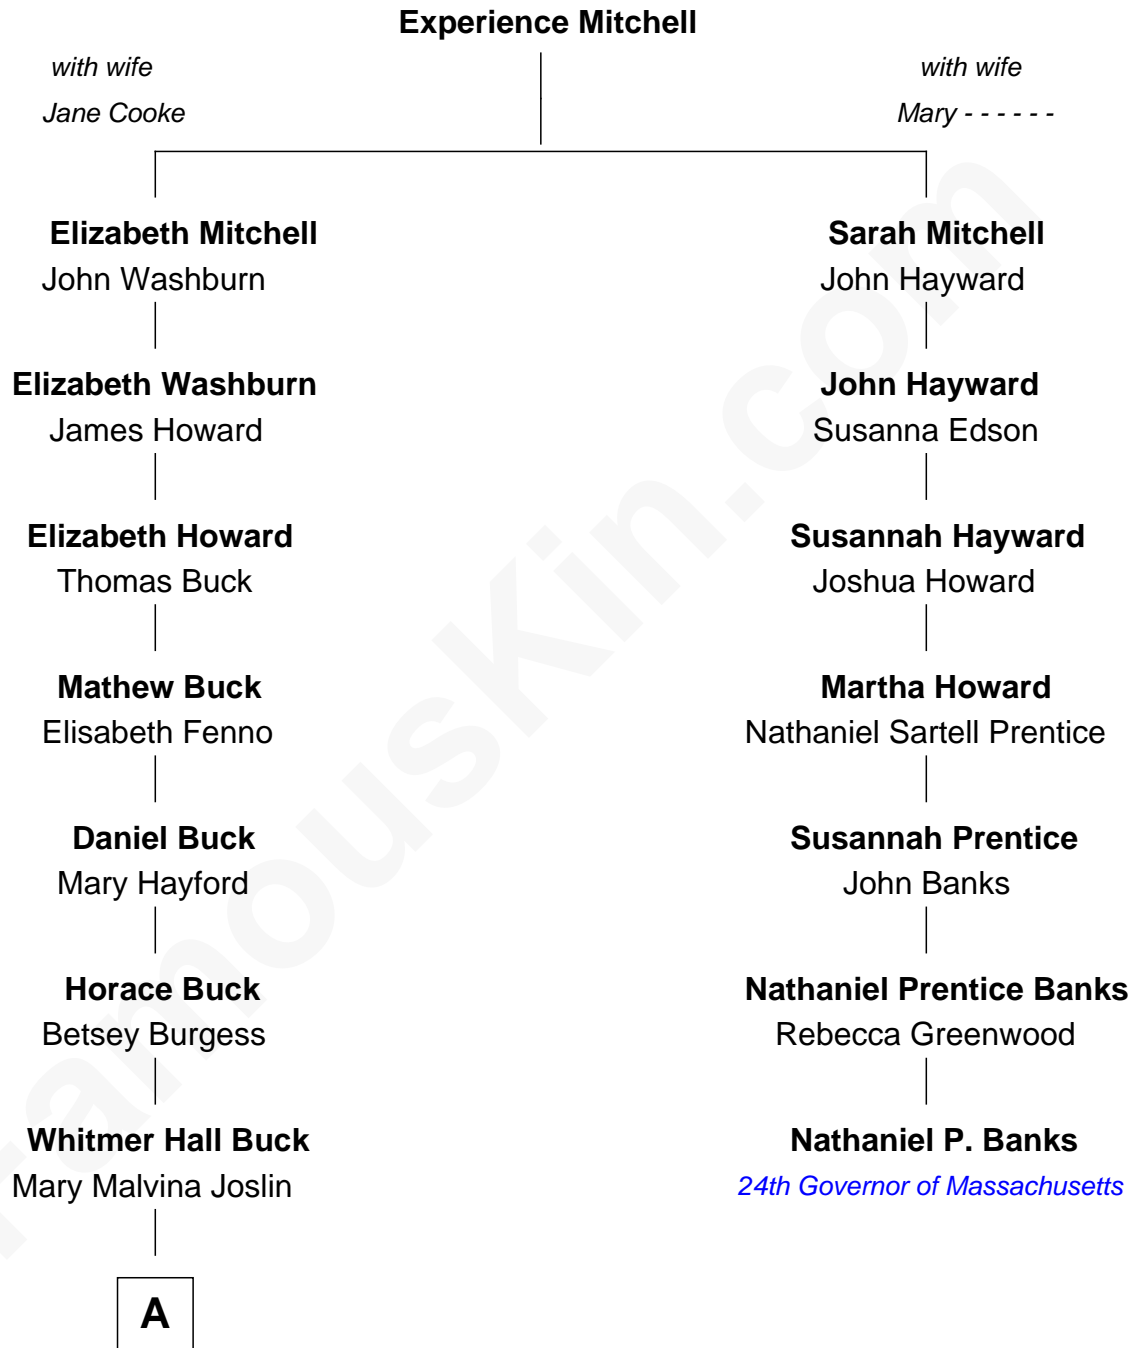

## Relationship Chart of

### Jack Buck

*Sportscaster*

6th cousin 3 times removed of

### Nathaniel P. Banks

*24th Governor of Massachusetts*

**A**

—  
**Frank LaForest Buck**

Lulie Mary Blake

—  
**Earle Henry Buck**

Kathleen E. Fox

—  
**Jack Buck**