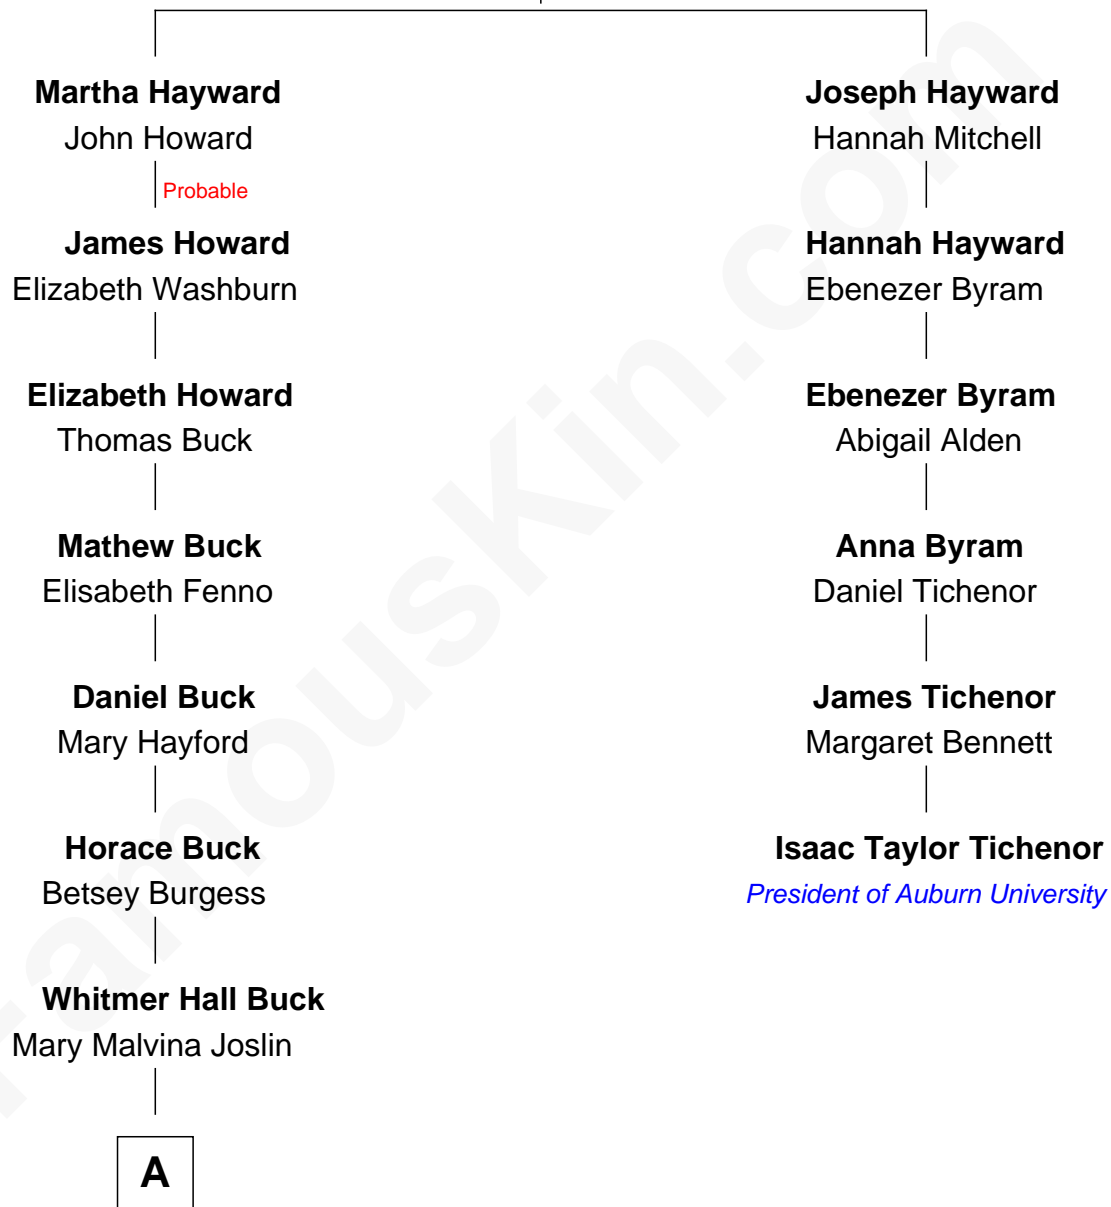

FamousKin.com Relationship Chart of

Jack Buck
Sportscaster

5th cousin 4 times removed of

Isaac Taylor Tichenor
President of Auburn University

Thomas Hayward
Susanna - - - - -

A

Frank LaForest Buck

Lulie Mary Blake

Earle Henry Buck

Kathleen E. Fox

Jack Buck

Sportscaster

FamousKin.com