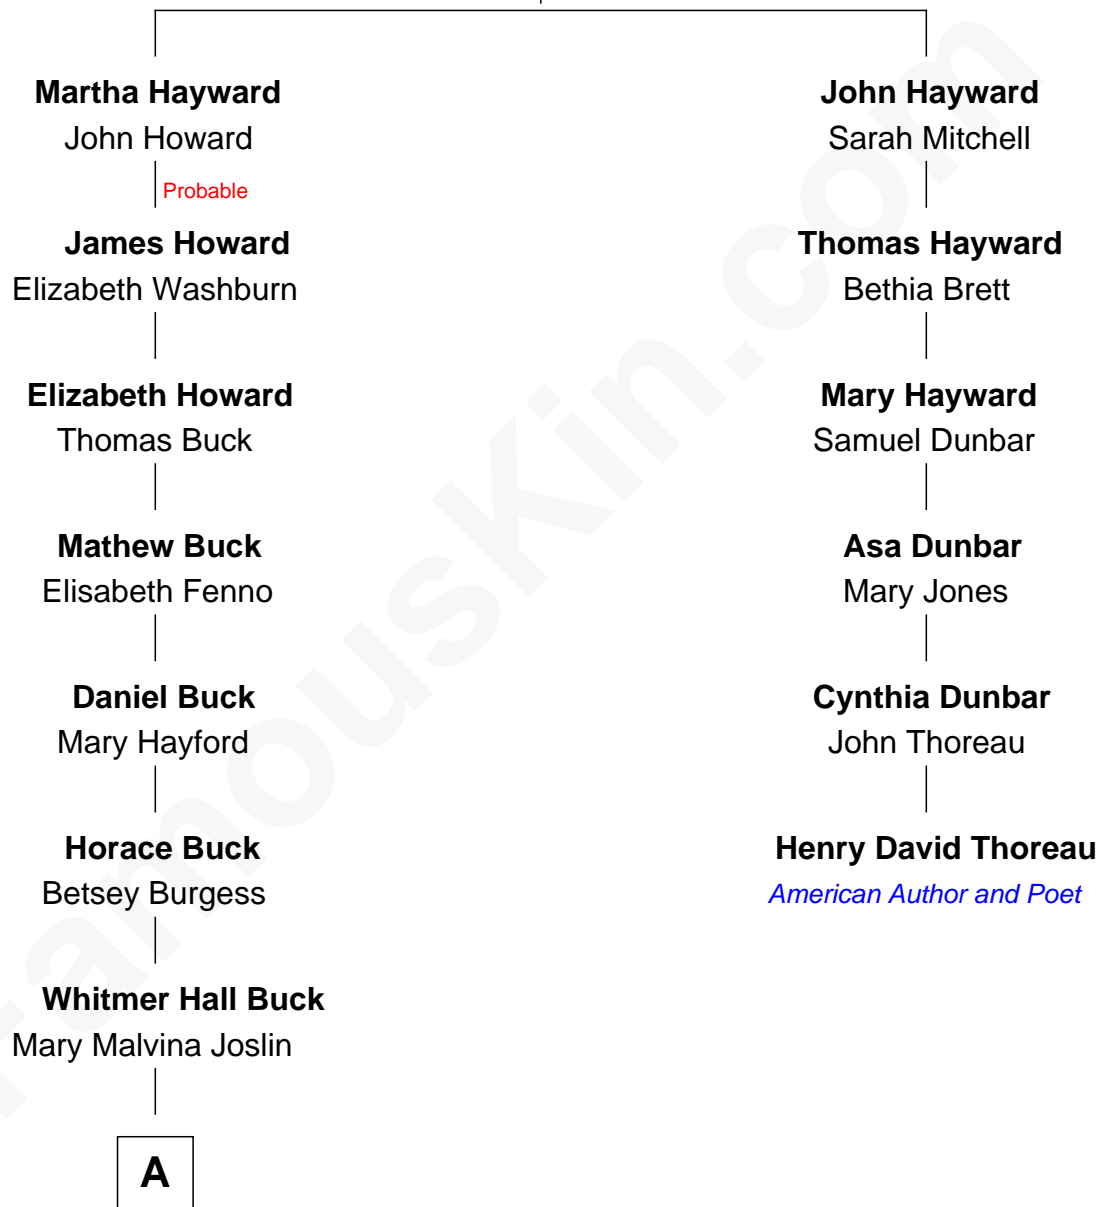

FamousKin.com Relationship Chart of

Jack Buck
Sportscaster

5th cousin 4 times removed of

Henry David Thoreau
American Author and Poet

Thomas Hayward
Susanna - - - - -

A

—
Frank LaForest Buck

Lulie Mary Blake

—
Earle Henry Buck

Kathleen E. Fox

—
Jack Buck

Sportscaster

FamousKin.com