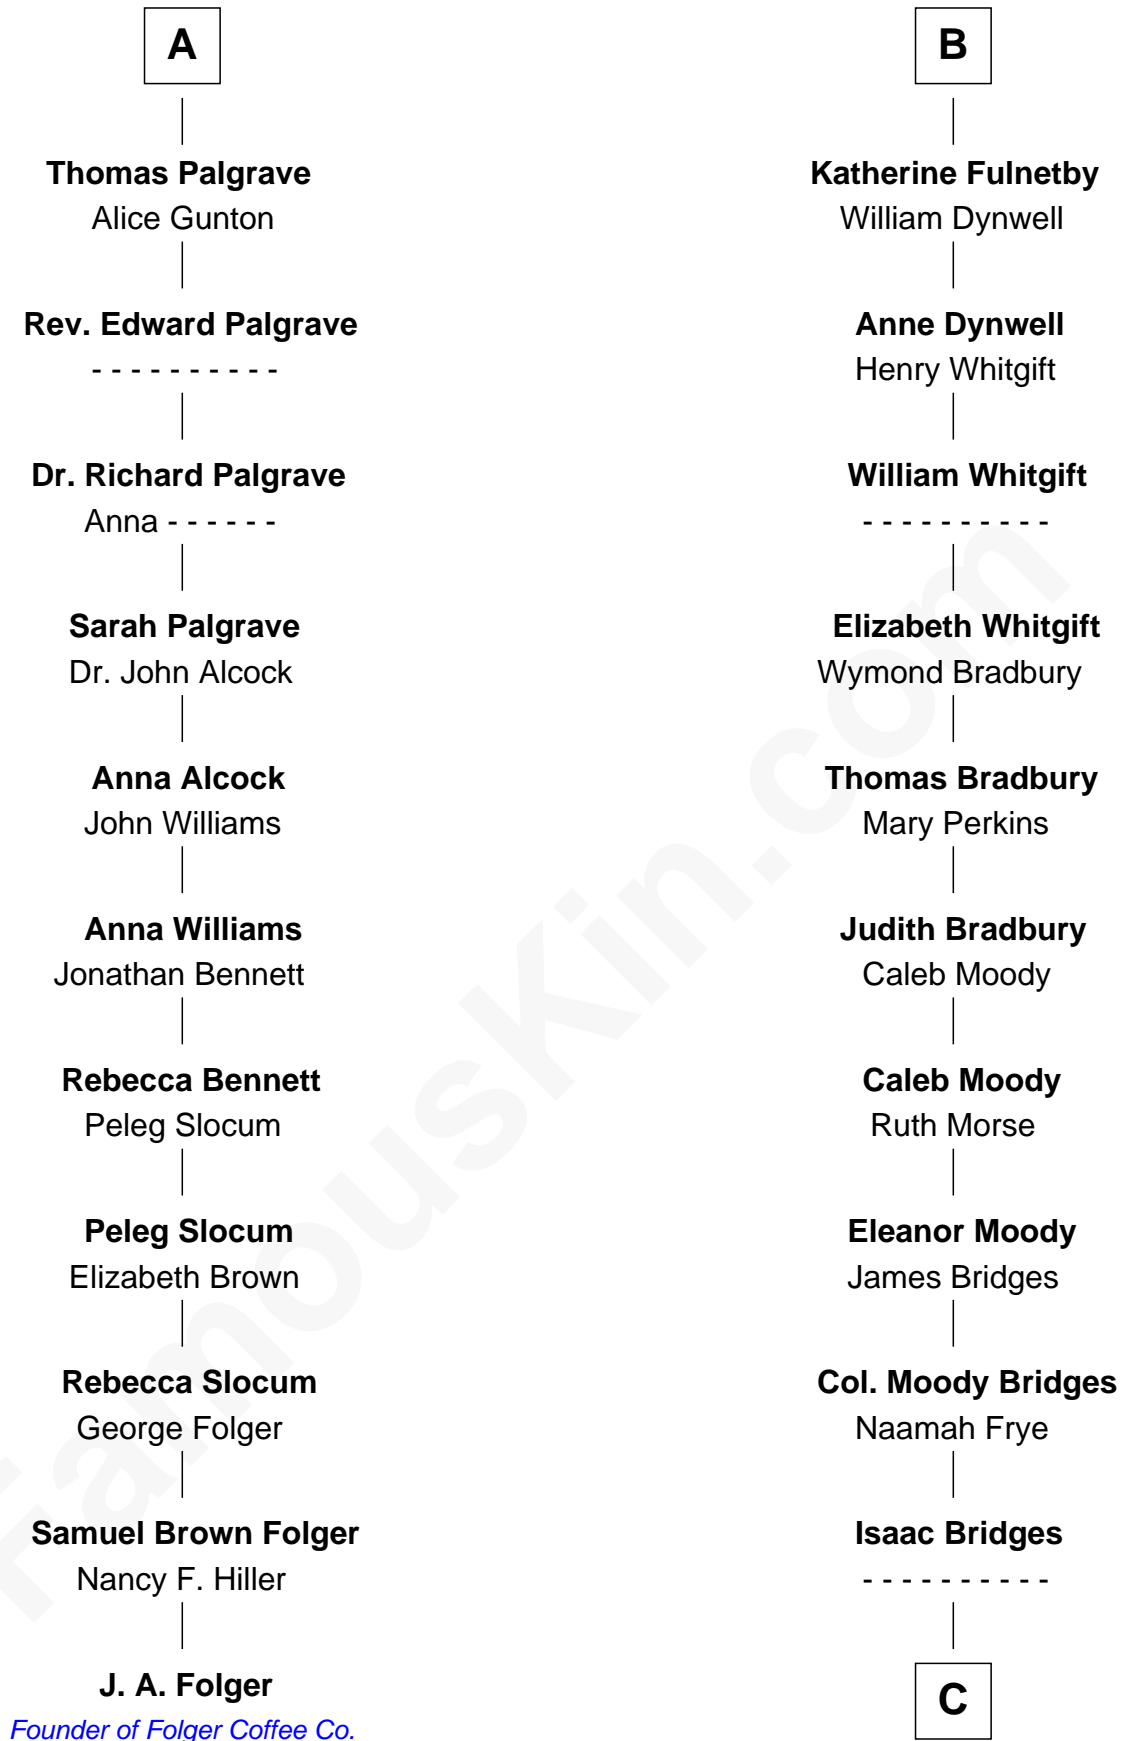

FamousKin.com Relationship Chart of

J. A. Folger

Founder of Folger Coffee Company

17th cousin 4 times removed of

Owen Brewster

54th Governor of Maine

Henry Plantagenet
Maud de Chaworth

Eleanor Plantagenet

Richard Fitzalan

Sir Richard Fitzalan

Elizabeth de Bohun

Elizabeth Fitzalan

Sir Robert Goushill

Elizabeth Goushill

Sir Robert Wingfield

Elizabeth Wingfield

John de Mowbray

Elizabeth de Segrave

Eleanor de Mowbray

John de Welles

Eudo de Welles

Maud de Greystoke

Sir Lionel de Welles

Joan de Waterton

Margaret de Welles

Sir Thomas Dymoke

Jane Dymoke

John Fulnetby

B

C

Abiezer Bridges

Deborah Stover