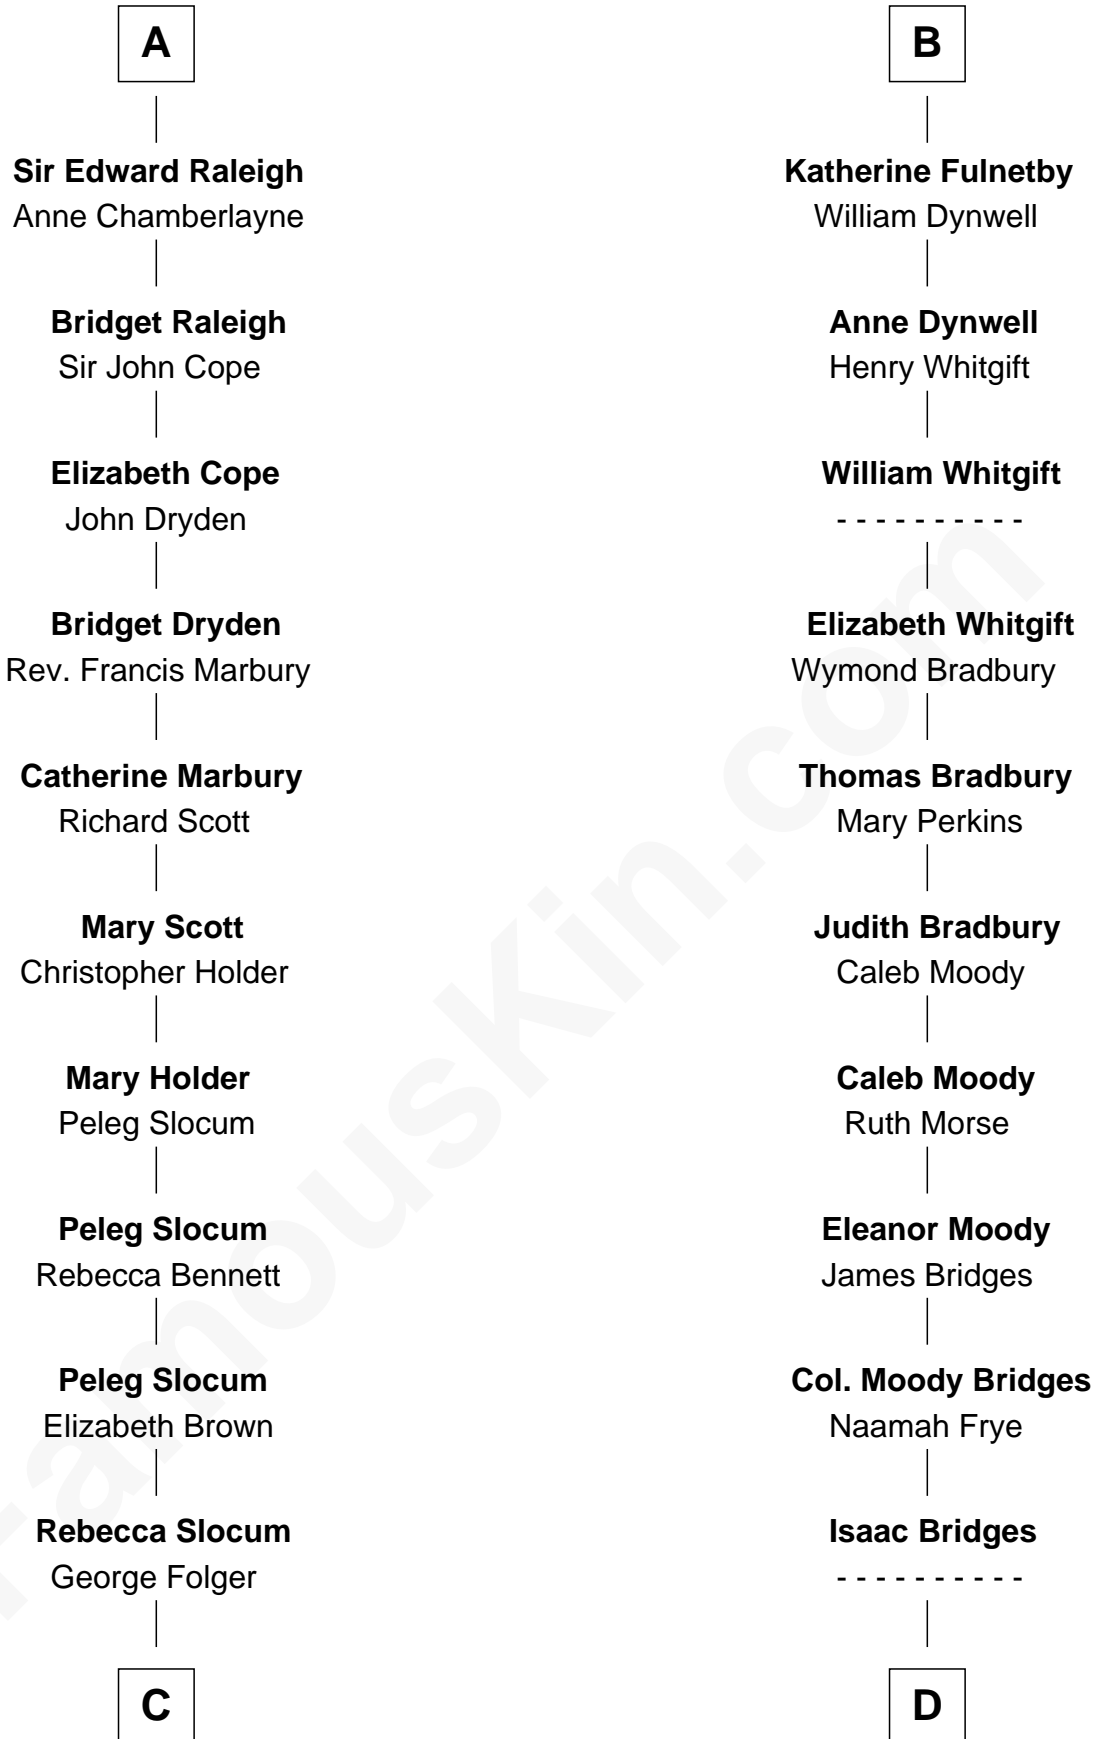

FamousKin.com

Relationship Chart of

J. A. Folger

Founder of Folger Coffee Company

18th cousin 3 times removed of

Owen Brewster

54th Governor of Maine

Sir Hugh I de Audley

Iseult de Mortimer

C

Samuel Brown Folger

Nancy F. Hiller

J. A. Folger

Founder of Folger Coffee Co.

D

Abiezer Bridges

54th Governor of Maine

FamousKin.com