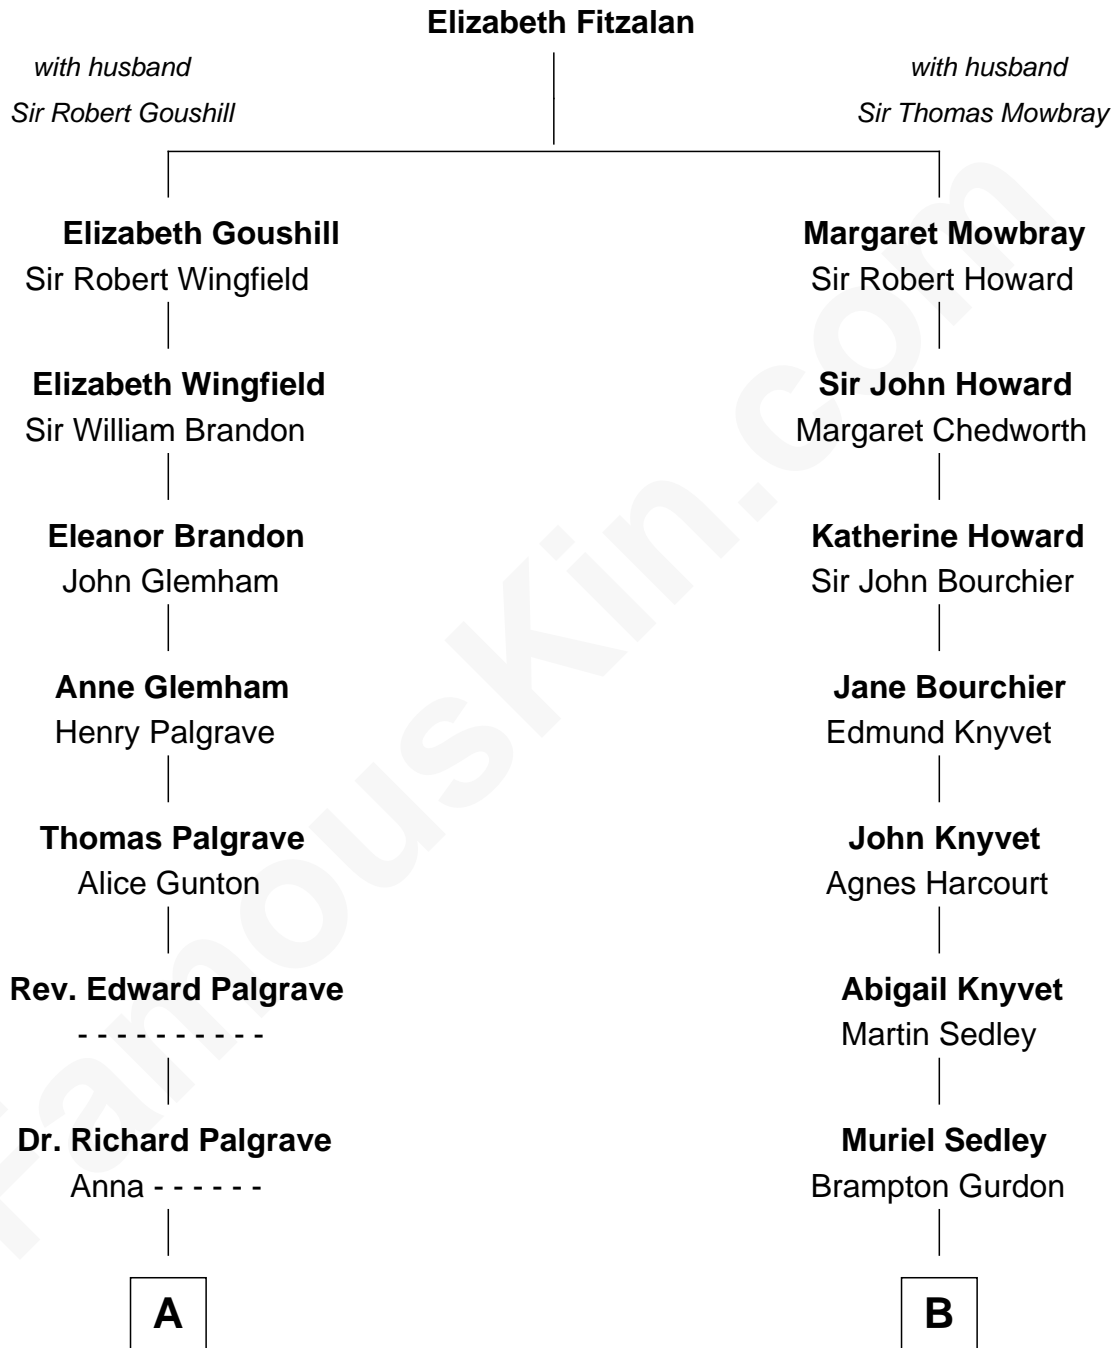

FamousKin.com Relationship Chart of

J. A. Folger

Founder of Folger Coffee Company

14th cousin 4 times removed of

Story Musgrave

NASA Astronaut

C

—
Marguerite Swann

Percy Musgrave

—
Story Musgrave

NASA Astronaut

FamousKin.com