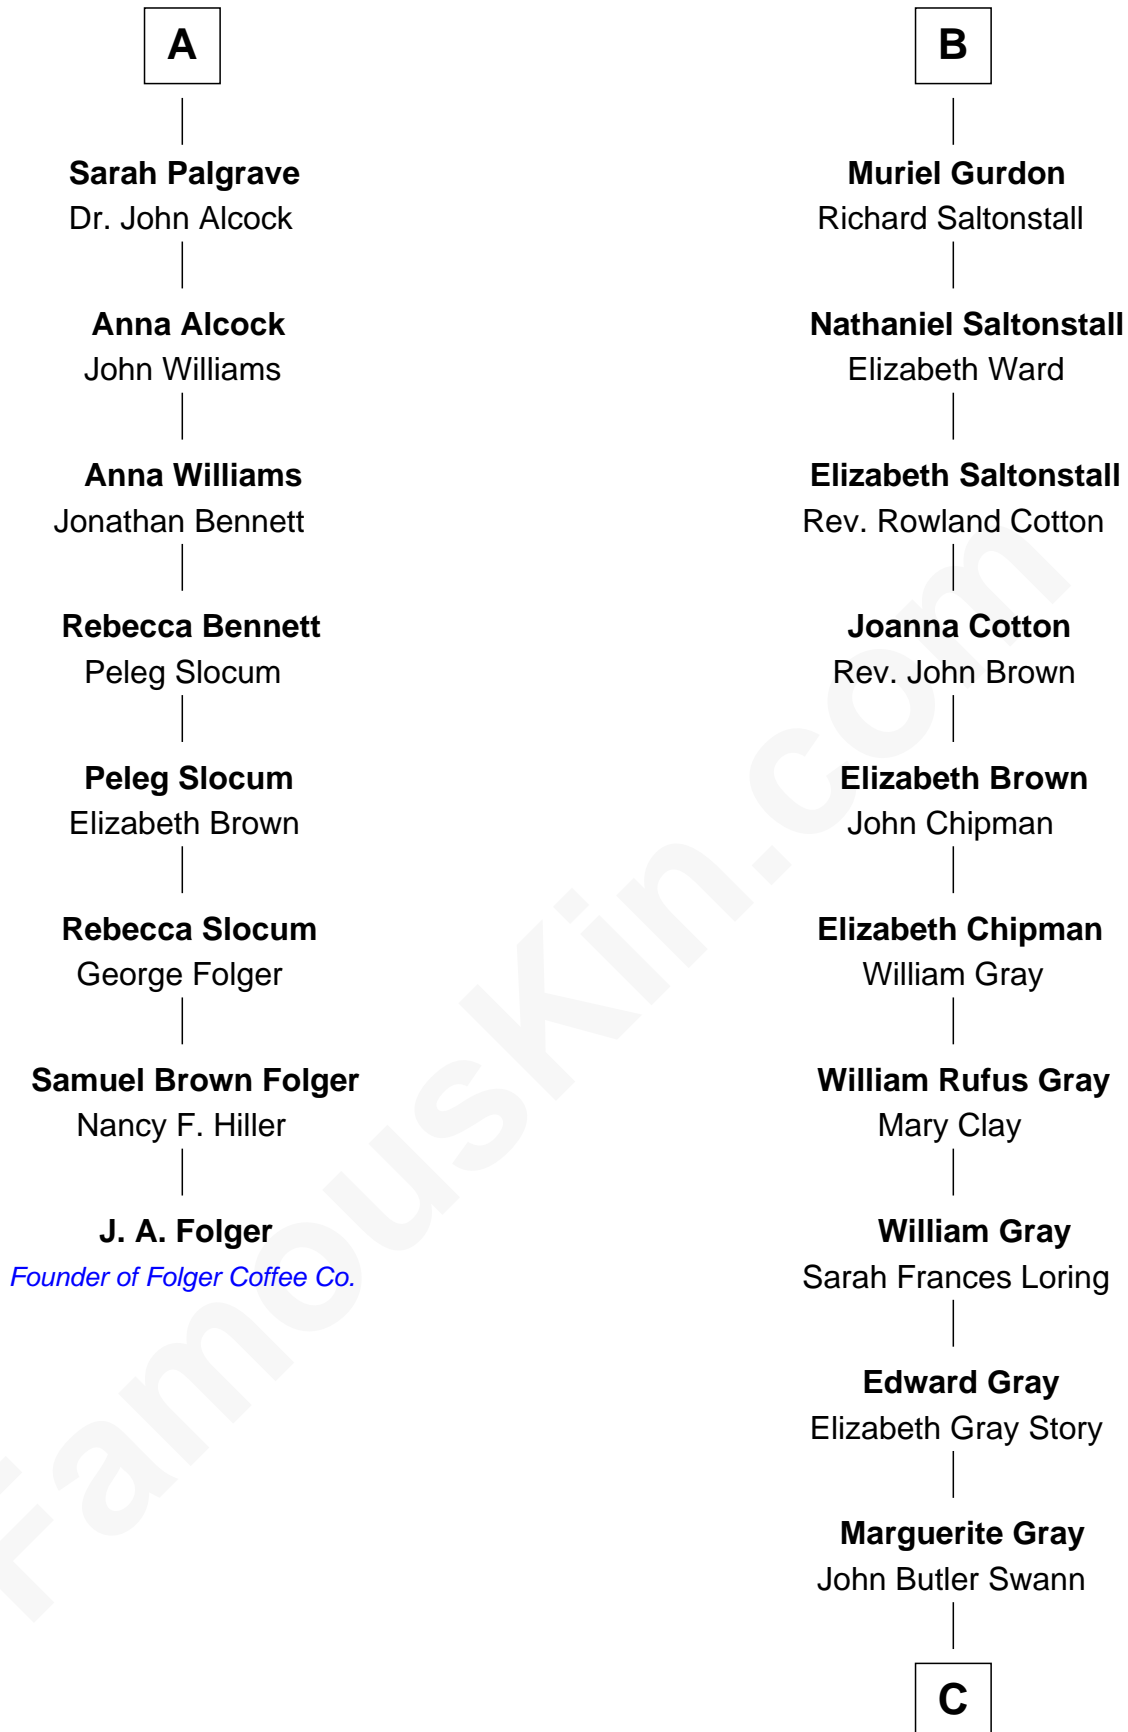

FamousKin.com Relationship Chart of

J. A. Folger

Founder of Folger Coffee Company

14th cousin 4 times removed of

Story Musgrave

NASA Astronaut

C

—
Marguerite Swann

Percy Musgrave

—
Story Musgrave

NASA Astronaut

FamousKin.com