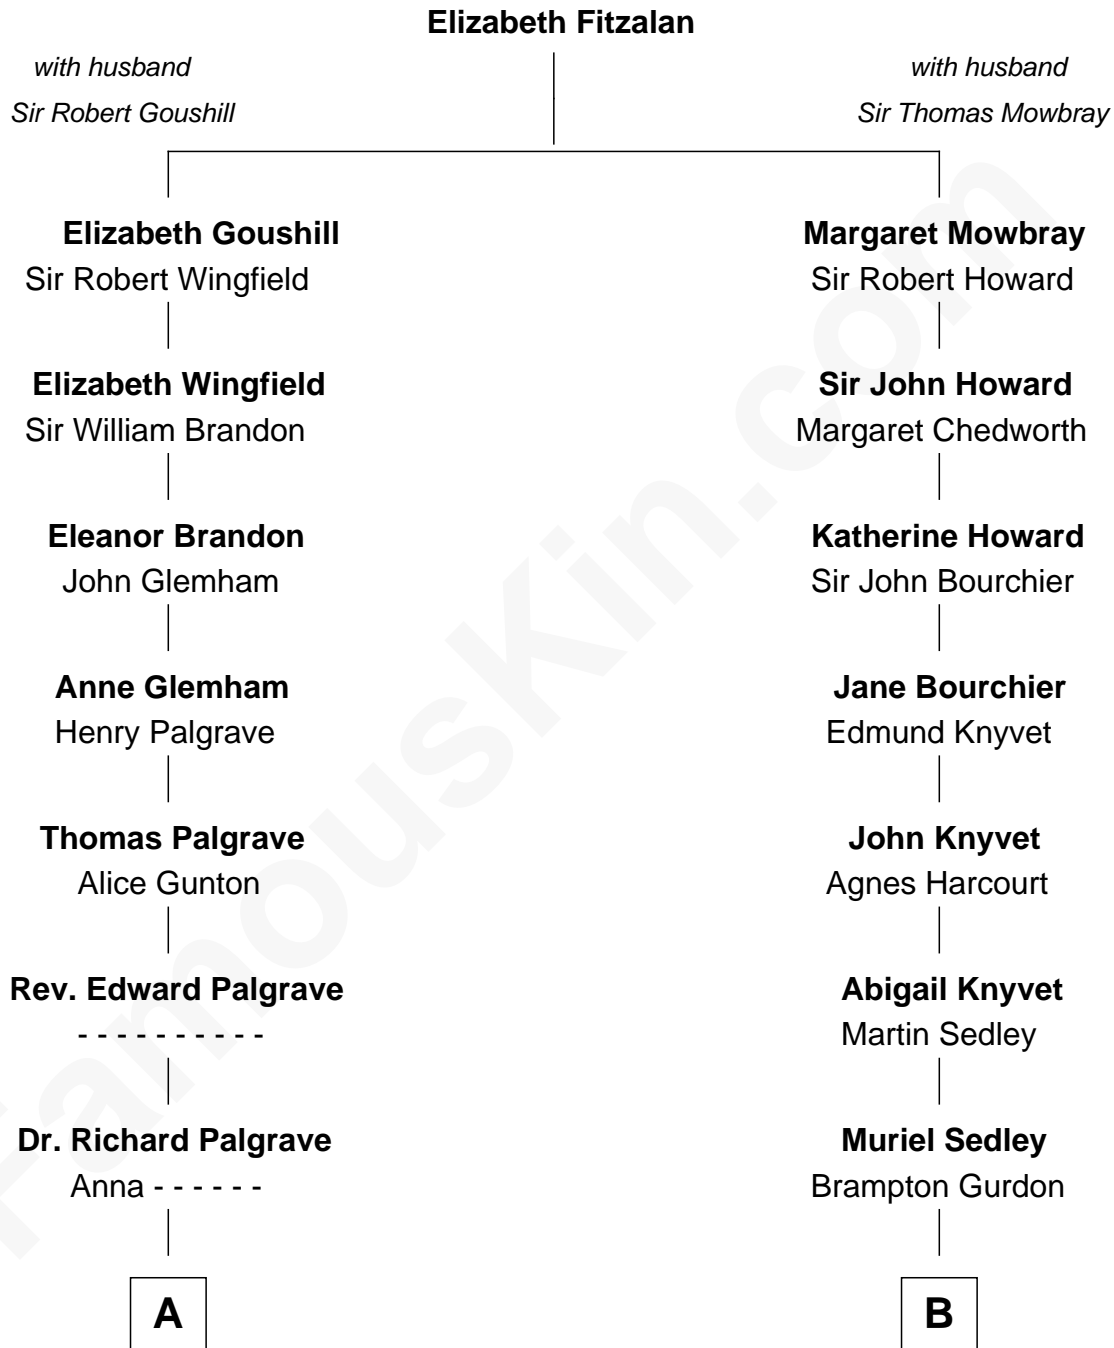

FamousKin.com Relationship Chart of

J. A. Folger

Founder of Folger Coffee Company

14th cousin of

Horace Gray

U.S. Supreme Court Justice

A

Sarah Palgrave
Dr. John Alcock