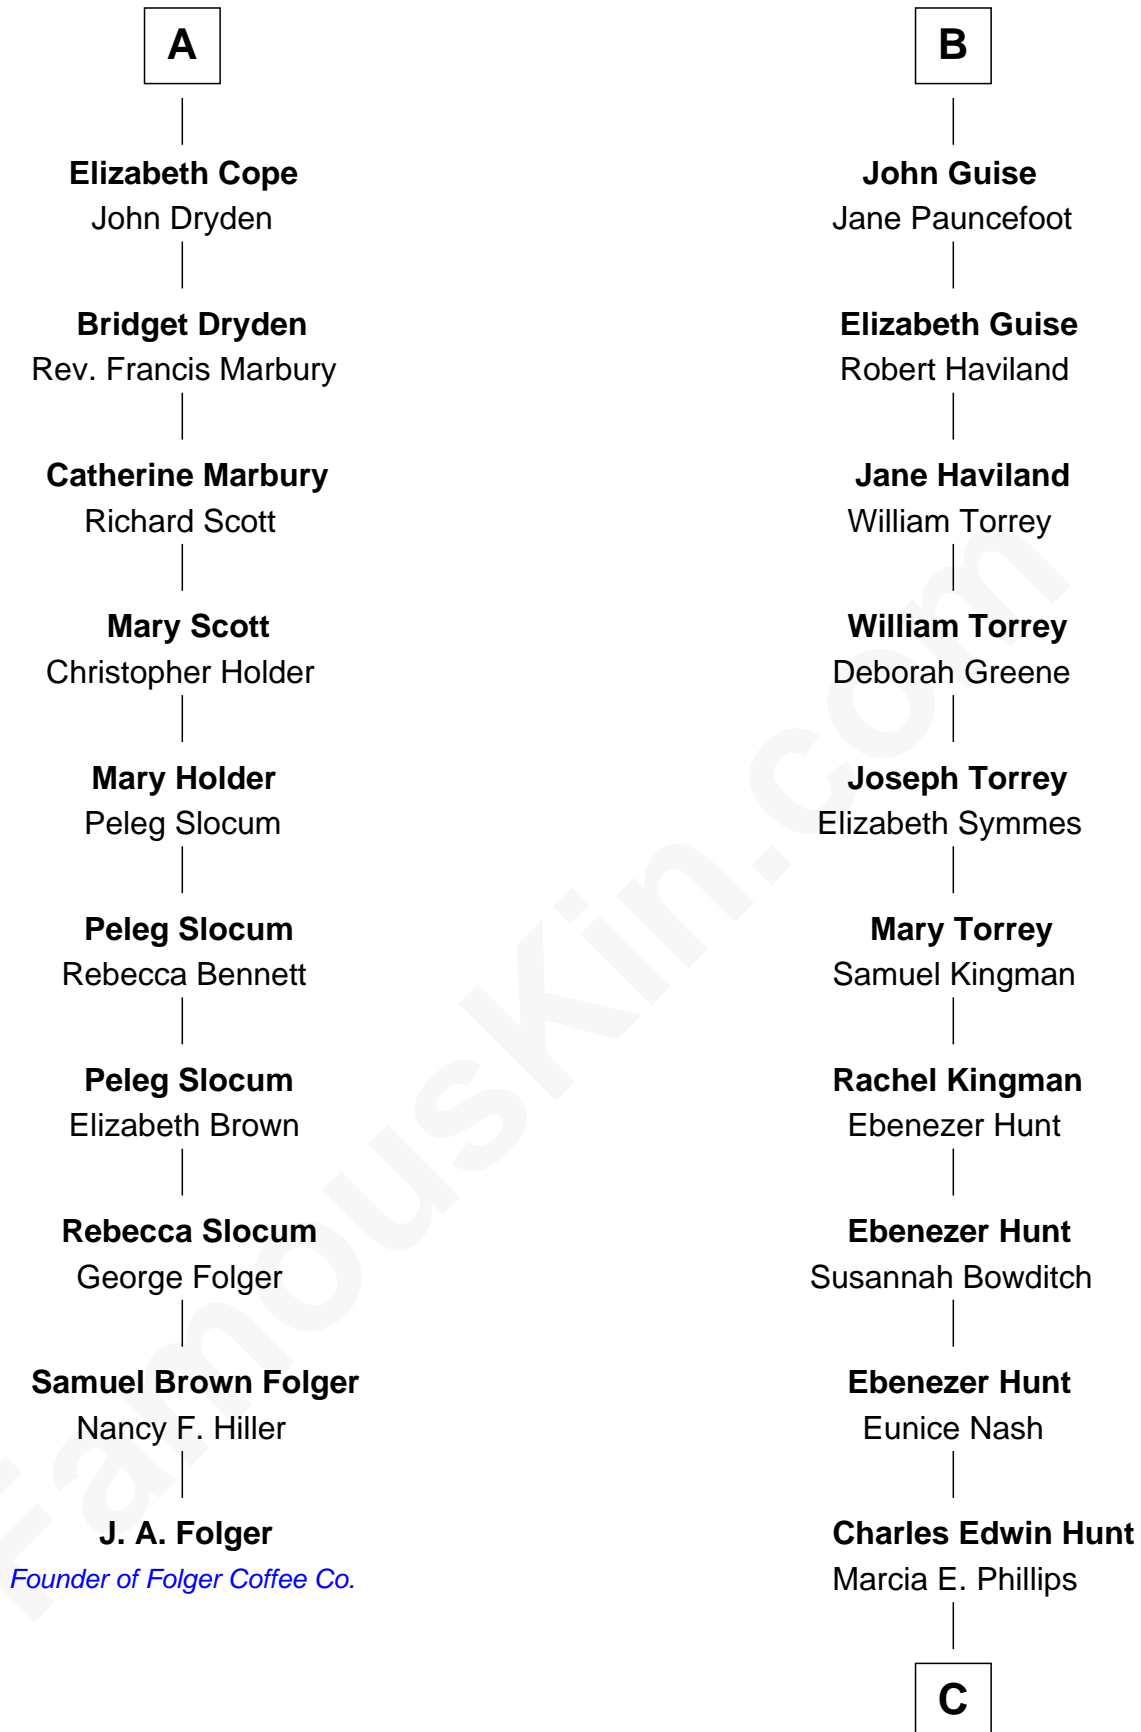

FamousKin.com Relationship Chart of

J. A. Folger

Founder of Folger Coffee Company

16th cousin 4 times removed of

Linda Hunt

TV and Movie Actress

C

Charles Phillips Hunt

Ella Maria Read

Charles Edwin Hunt

Louise Phipps Davy

Raymond Davy Hunt

Elsie R. Doying

Linda Hunt

TV and Movie Actress