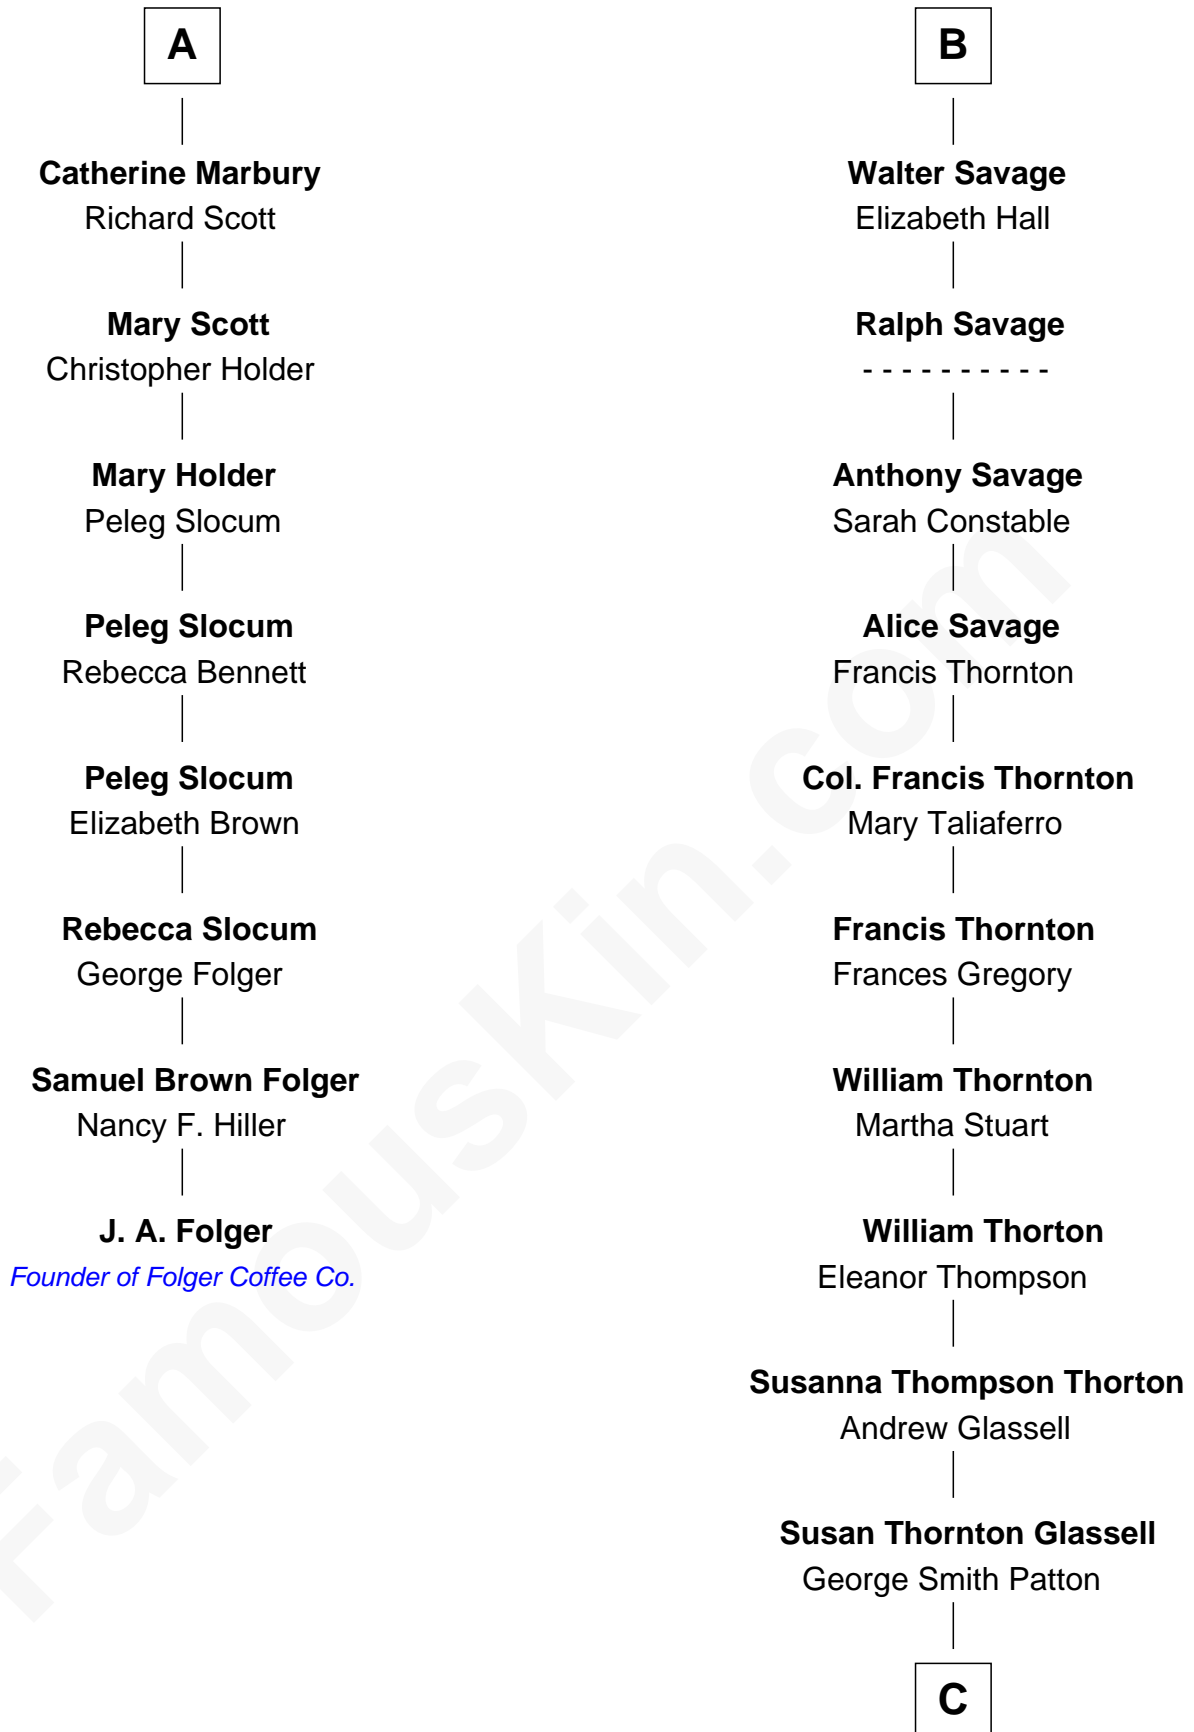

FamousKin.com Relationship Chart of

J. A. Folger

Founder of Folger Coffee Company

14th cousin 4 times removed of

General George S. Patton

U.S. Army - World War II

C

George Smith Patton

Ruth Wilson

General George S. Patton

U.S. Army - World War II

FamousKin.com