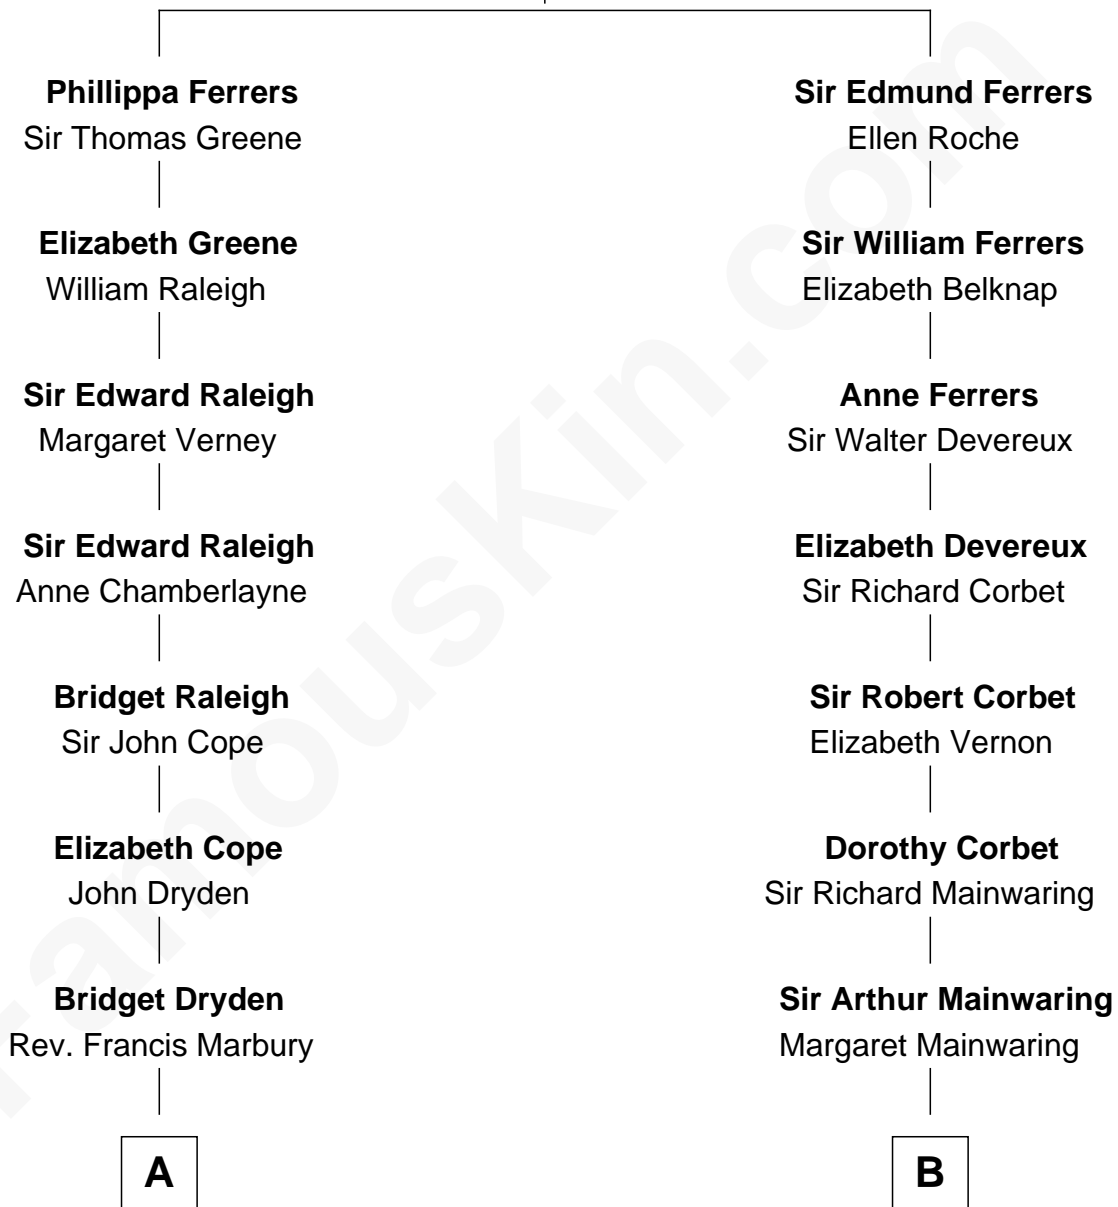

## Relationship Chart of

**J. A. Folger**

*Founder of Folger Coffee Company*

14th cousin 4 times removed of

**Lizzie Borden**

*Accused Murderess*

**Robert de Ferrers**  
Margaret Despencer

**C**

**Sarah Anthony Morse**  
Andrew Jackson Borden

**Lizzie Borden**  
*Accused Murderess*

FamousKin.com