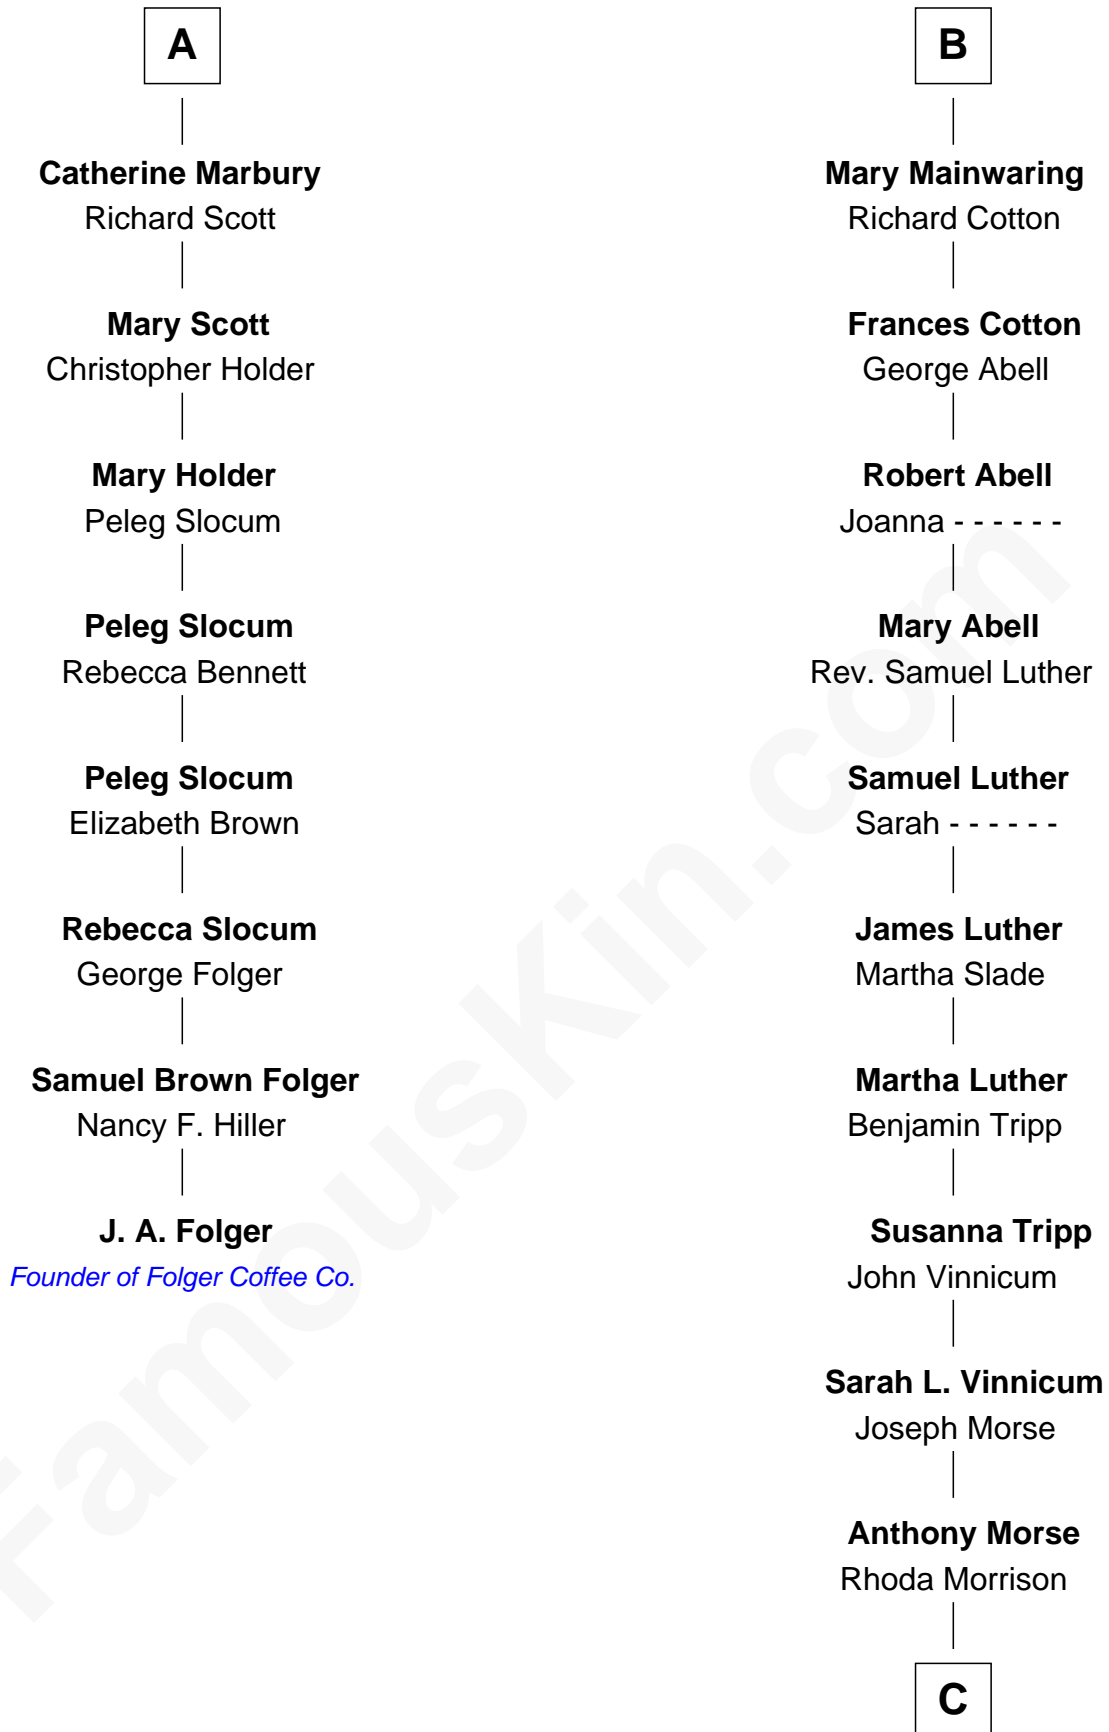

## Relationship Chart of

**J. A. Folger**

*Founder of Folger Coffee Company*

14th cousin 4 times removed of

**Lizzie Borden**

*Accused Murderess*

**Robert de Ferrers**  
Margaret Despencer

**C**

**Sarah Anthony Morse**  
Andrew Jackson Borden

**Lizzie Borden**  
*Accused Murderess*

FamousKin.com