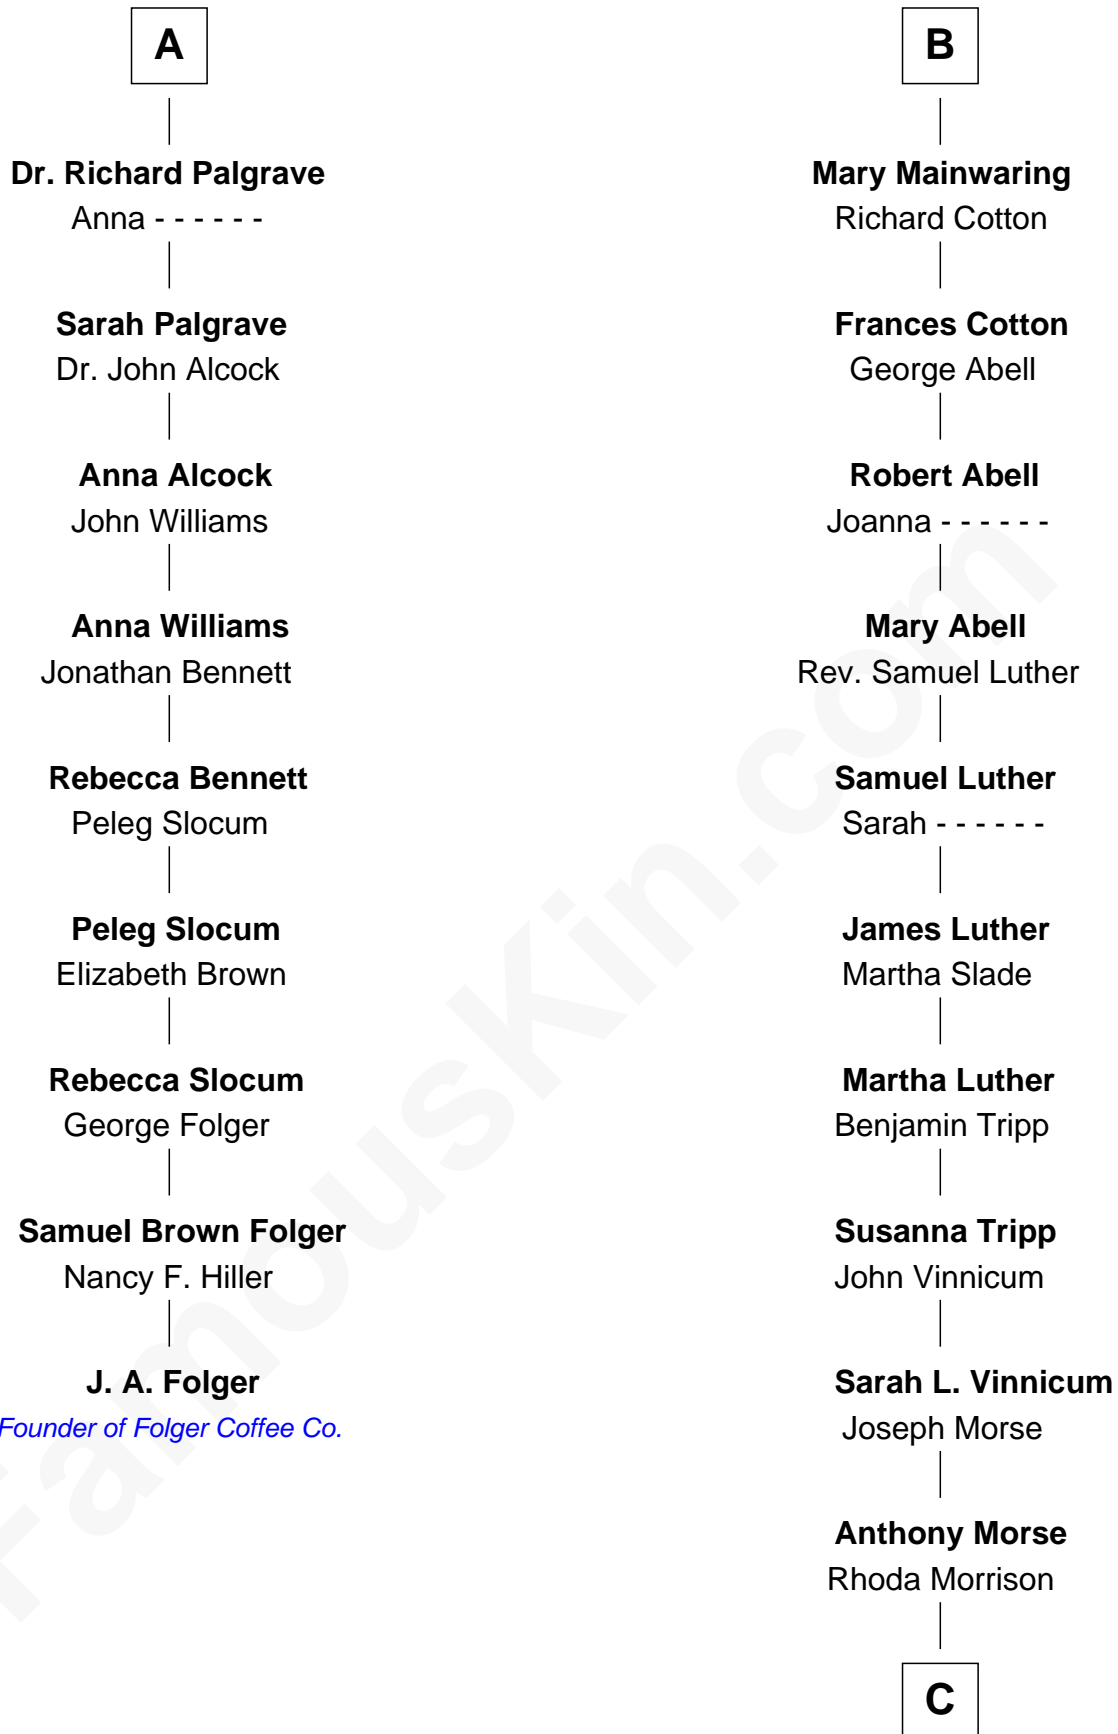

FamousKin.com Relationship Chart of

J. A. Folger

Founder of Folger Coffee Company

15th cousin 3 times removed of

Lizzie Borden

Accused Murderess

Sir Richard Fitzalan

Elizabeth de Bohun

C

Sarah Anthony Morse
Andrew Jackson Borden

Lizzie Borden
Accused Murderess

FamousKin.com