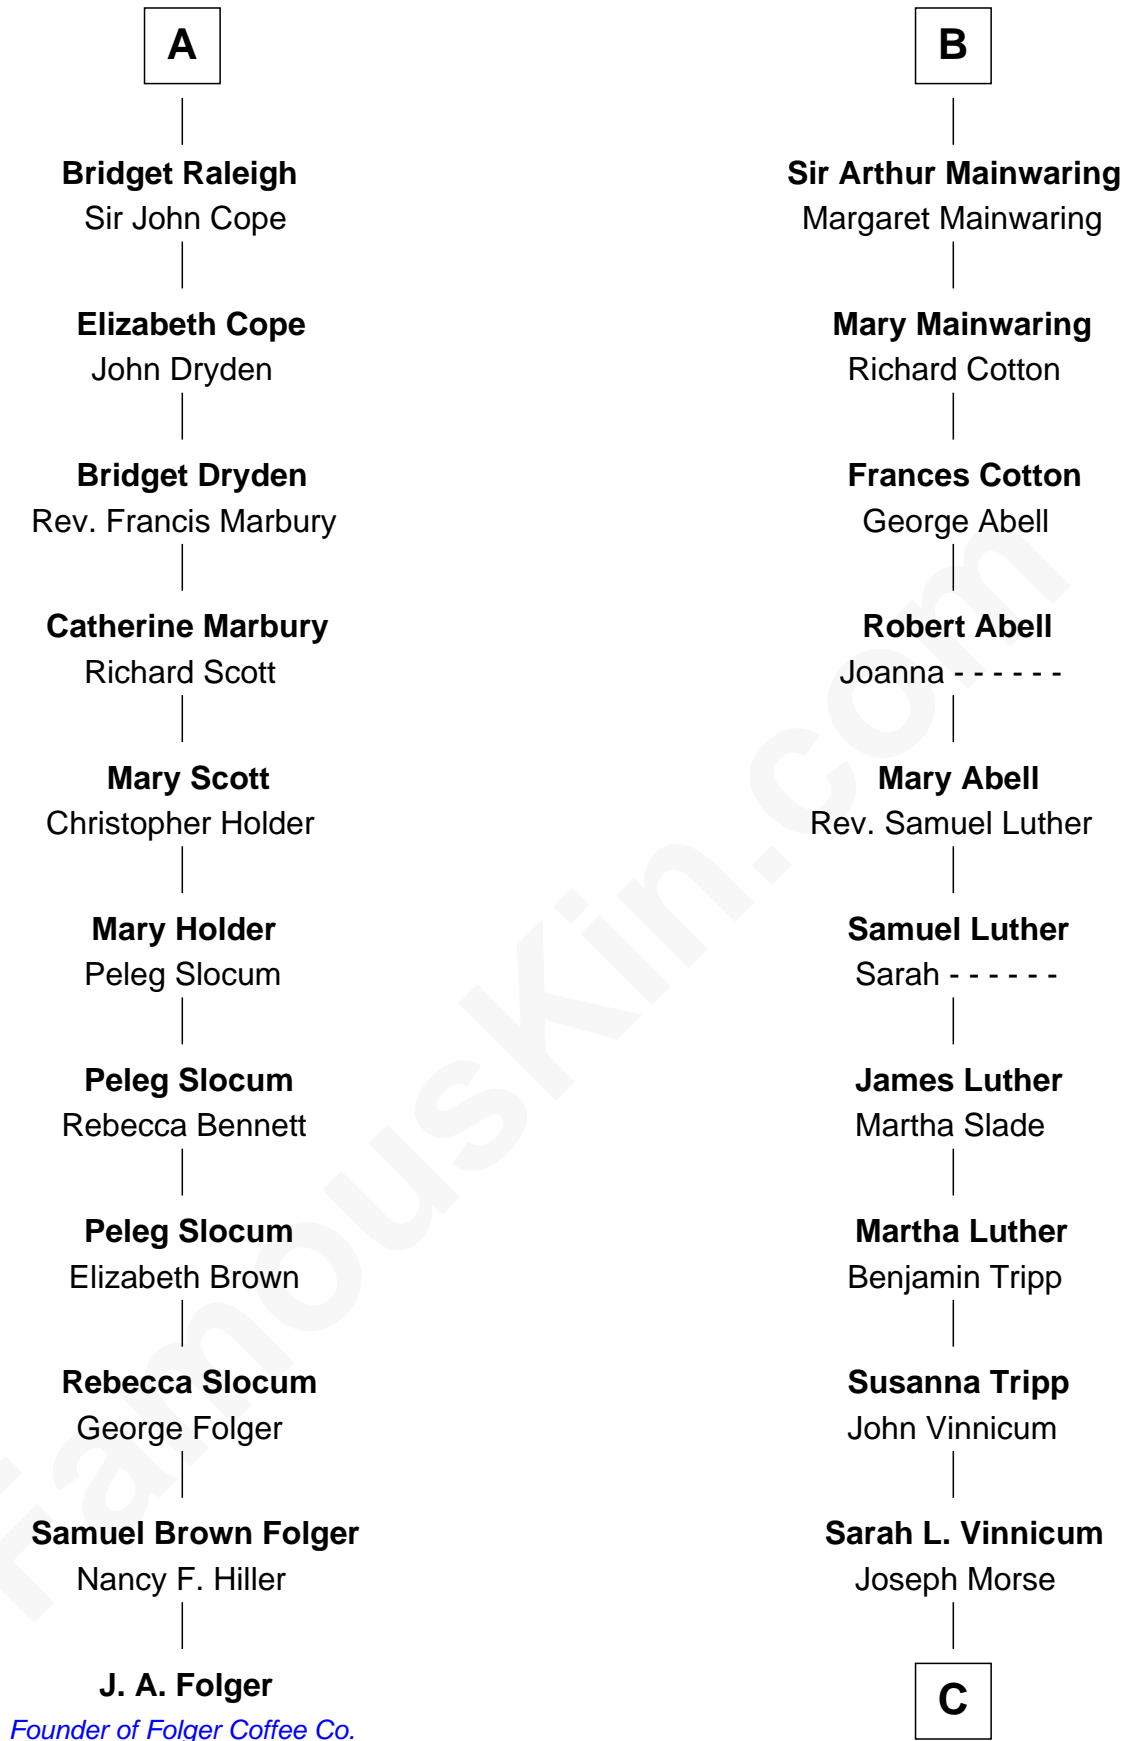

FamousKin.com

Relationship Chart of

J. A. Folger

Founder of Folger Coffee Company

17th cousin 2 times removed of

Lizzie Borden

Accused Murderess

Sir James le Boteler

Eleanor de Bohun

C

Anthony Morse

Rhoda Morrison

Sarah Anthony Morse

Andrew Jackson Borden

Lizzie Borden

Accused Murderess