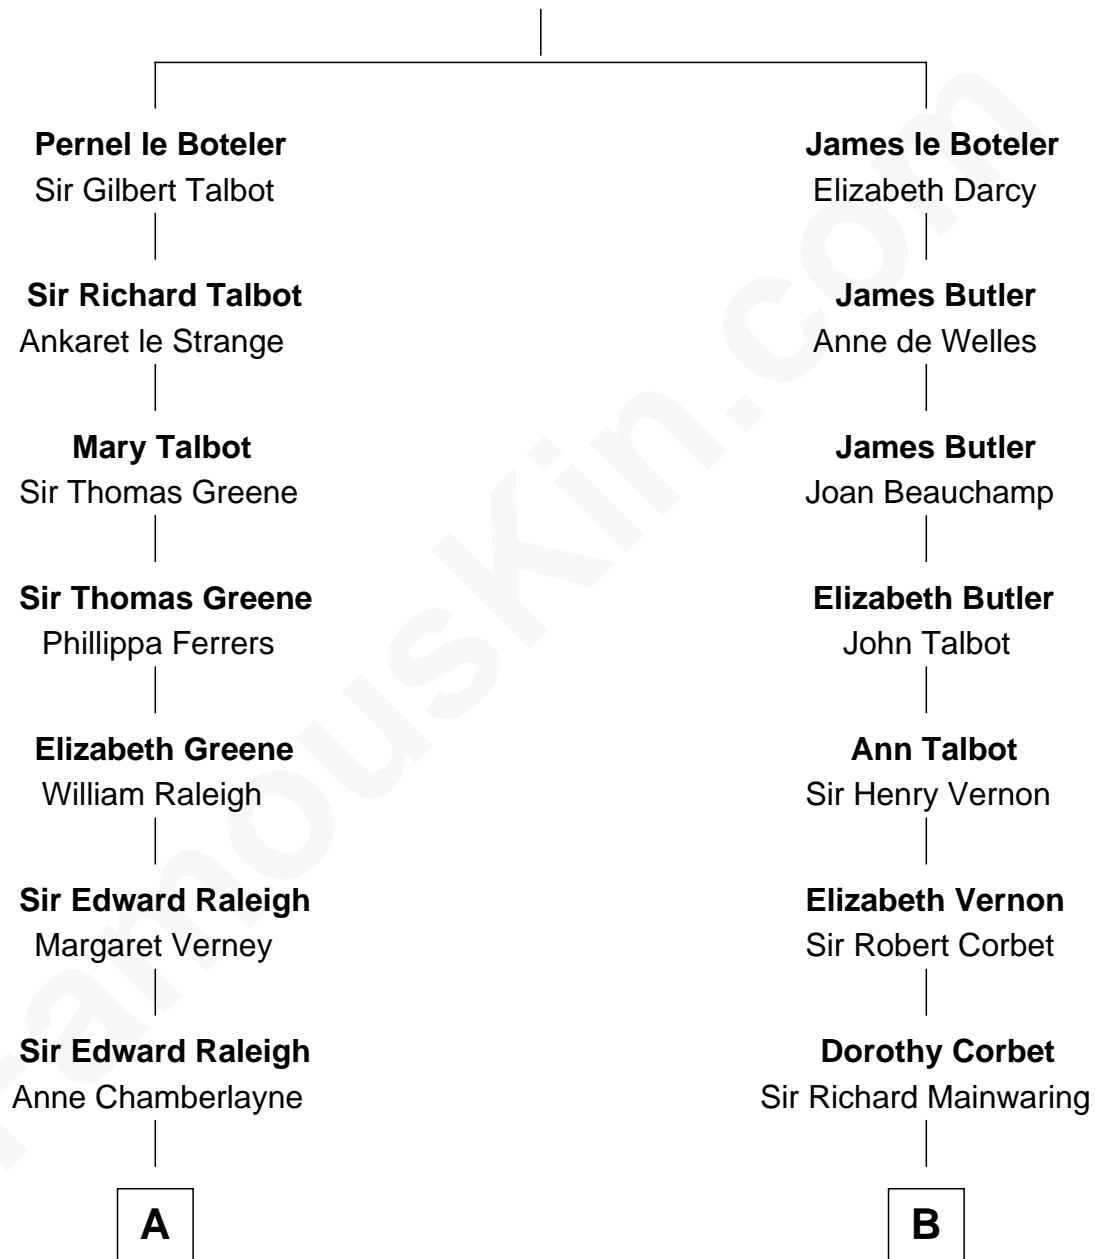

FamousKin.com

Relationship Chart of

J. A. Folger

Founder of Folger Coffee Company

17th cousin 2 times removed of

Lizzie Borden

Accused Murderess

Sir James le Boteler

Eleanor de Bohun

C

Anthony Morse

Rhoda Morrison

Sarah Anthony Morse

Andrew Jackson Borden

Lizzie Borden

Accused Murderess