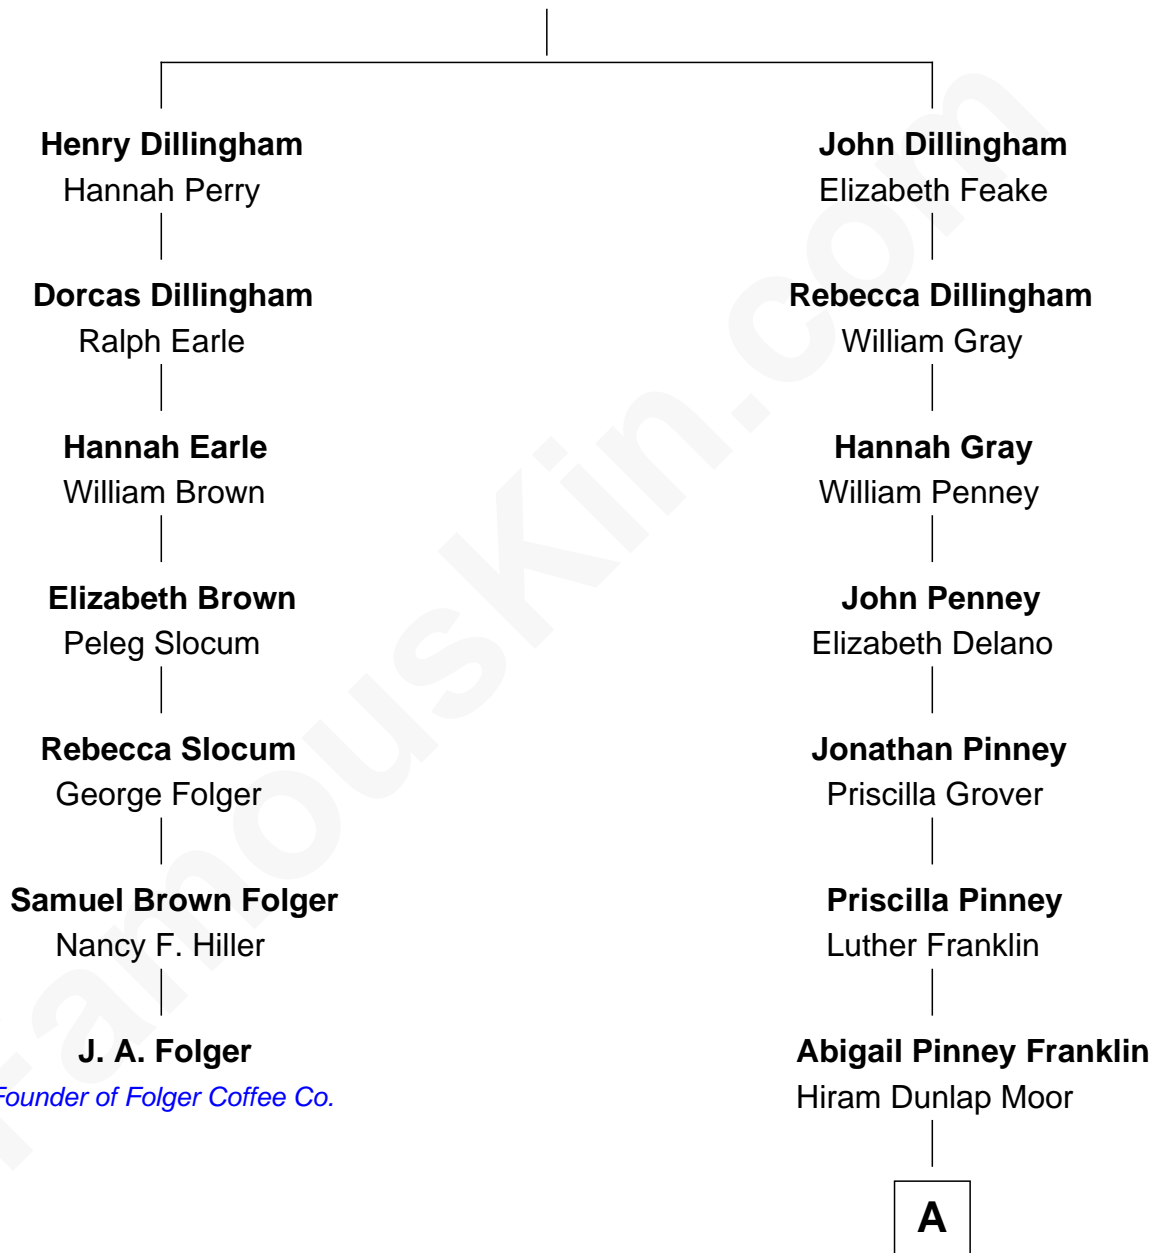

# FamousKin.com Relationship Chart of

**J. A. Folger**

*Founder of Folger Coffee Company*

6th cousin 4 times removed of

**Orson Bean**

*TV Actor*

**Edward Dillingham**

Ursula Carter

**A**

—  
**Sarah Jane Moor**

Don Carlos Pollard

—  
**Dallas Frank Pollard**

Katharine Putnam Ainsworth

—  
**Marion Ainsworth Pollard**

George Frederick Burrows

—  
**Orson Bean**

*TV Actor*

FamousKin.com