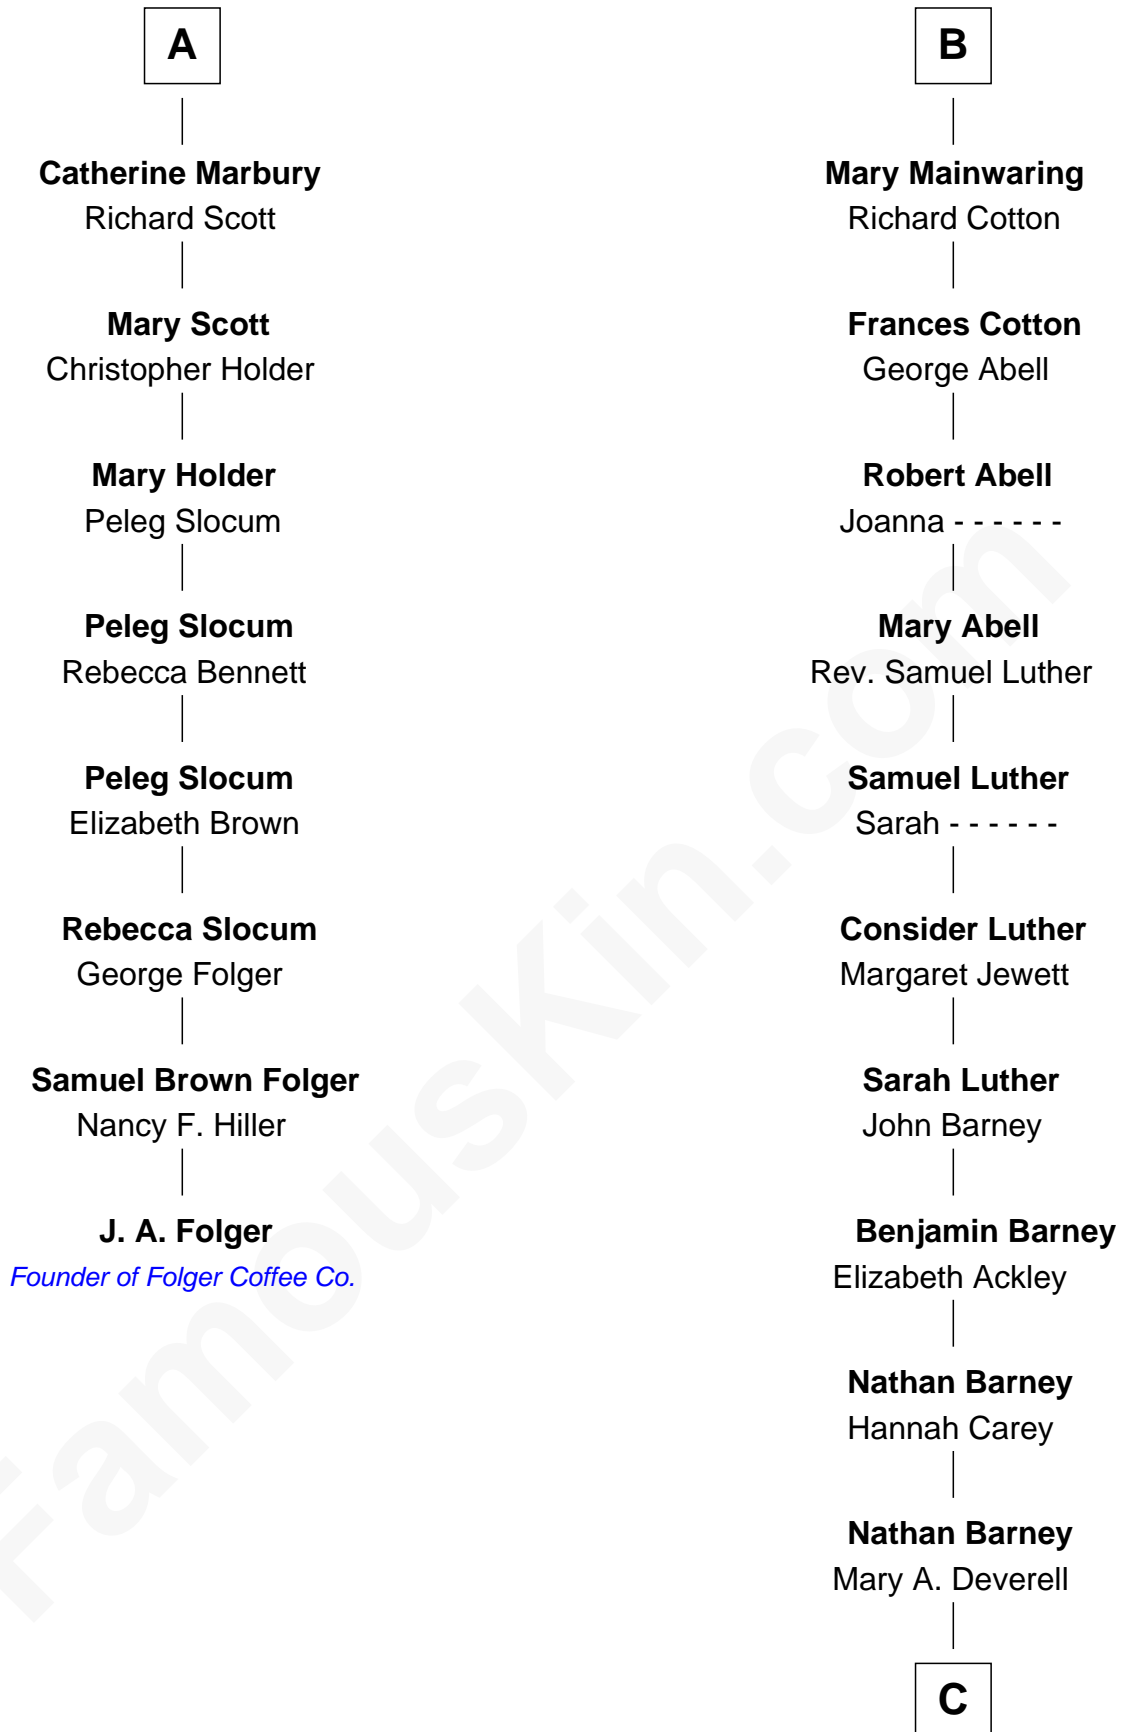

FamousKin.com Relationship Chart of

J. A. Folger

Founder of Folger Coffee Company

14th cousin 5 times removed of

Elizabeth Montgomery

TV Actress - "Bewitched"

C

—
Mary Weed Barney
Henry Montgomery

—
Henry Montgomery
Elizabeth Bryan Allen

—
Elizabeth Montgomery
TV Actress - "Bewitched"

FamousKin.com