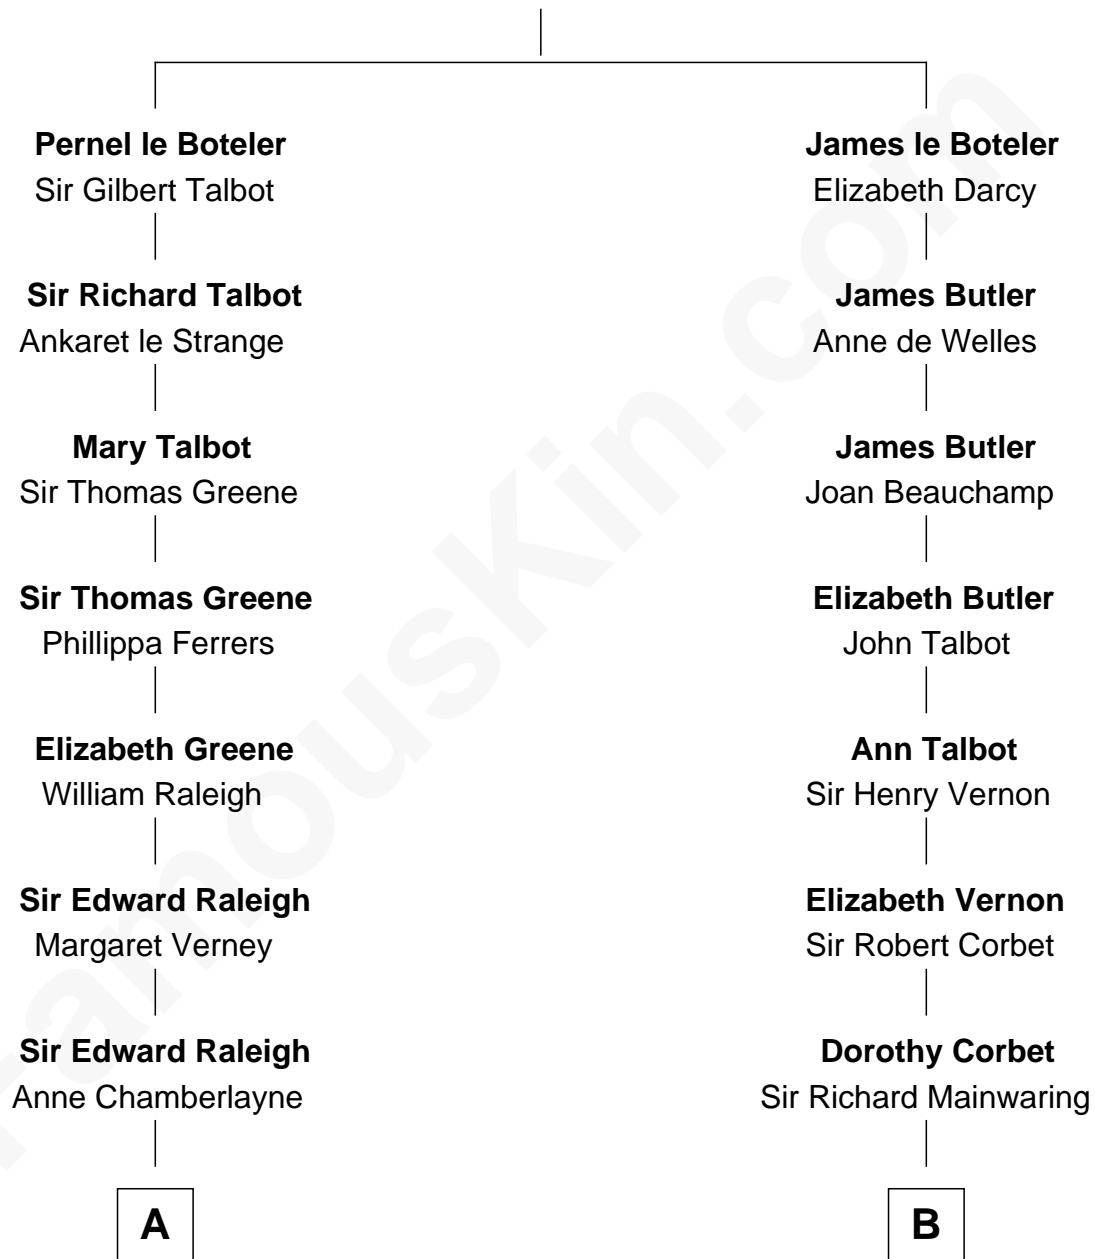

# FamousKin.com Relationship Chart of

**J. A. Folger**

*Founder of Folger Coffee Company*

17th cousin 3 times removed of

**Elizabeth Montgomery**

*TV Actress - "Bewitched"*

**Sir James le Boteler**

Eleanor de Bohun

**C**

**Nathan Barney**

Mary A. Deverell

**Mary Weed Barney**

Henry Montgomery

**Henry Montgomery**

Elizabeth Bryan Allen

**Elizabeth Montgomery**

*TV Actress - "Bewitched"*

FamousKin.com