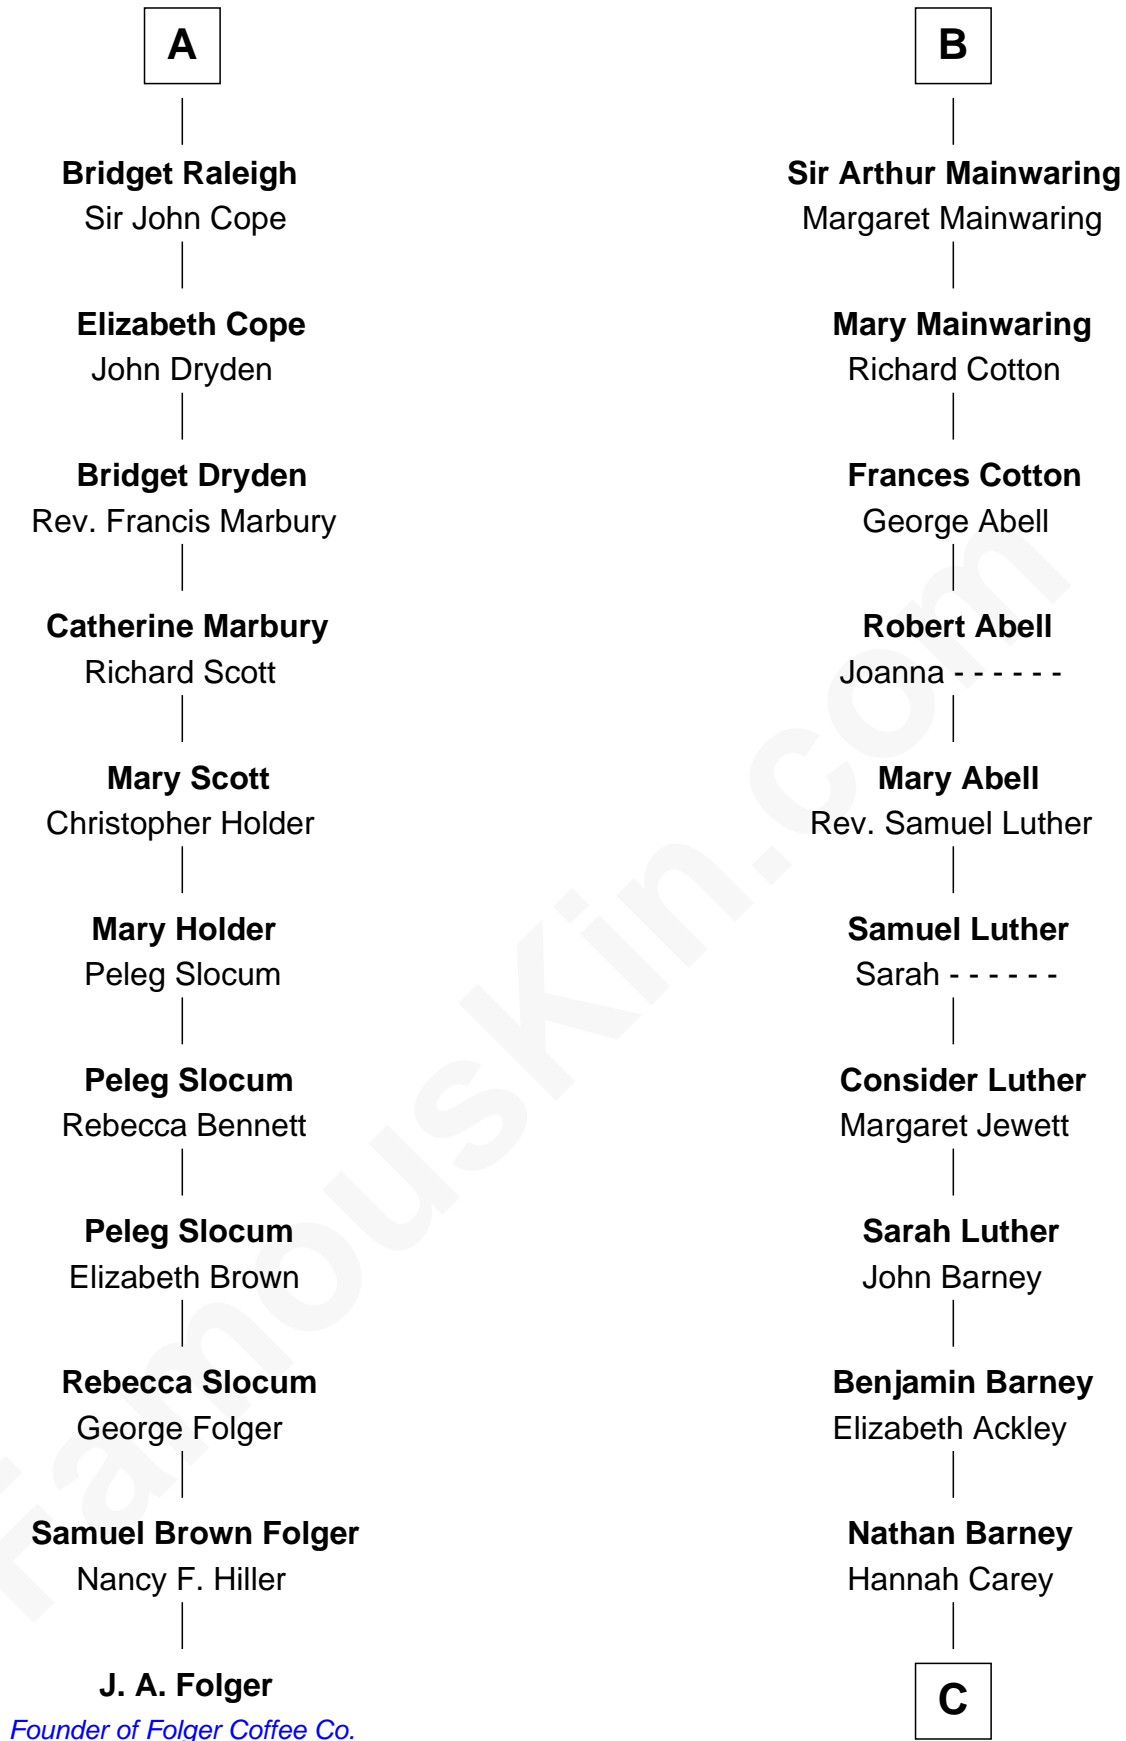

# FamousKin.com Relationship Chart of

**J. A. Folger**

*Founder of Folger Coffee Company*

17th cousin 3 times removed of

**Elizabeth Montgomery**

*TV Actress - "Bewitched"*

**Sir James le Boteler**

Eleanor de Bohun

**C**

**Nathan Barney**

Mary A. Deverell

**Mary Weed Barney**

Henry Montgomery

**Henry Montgomery**

Elizabeth Bryan Allen

**Elizabeth Montgomery**

*TV Actress - "Bewitched"*

FamousKin.com