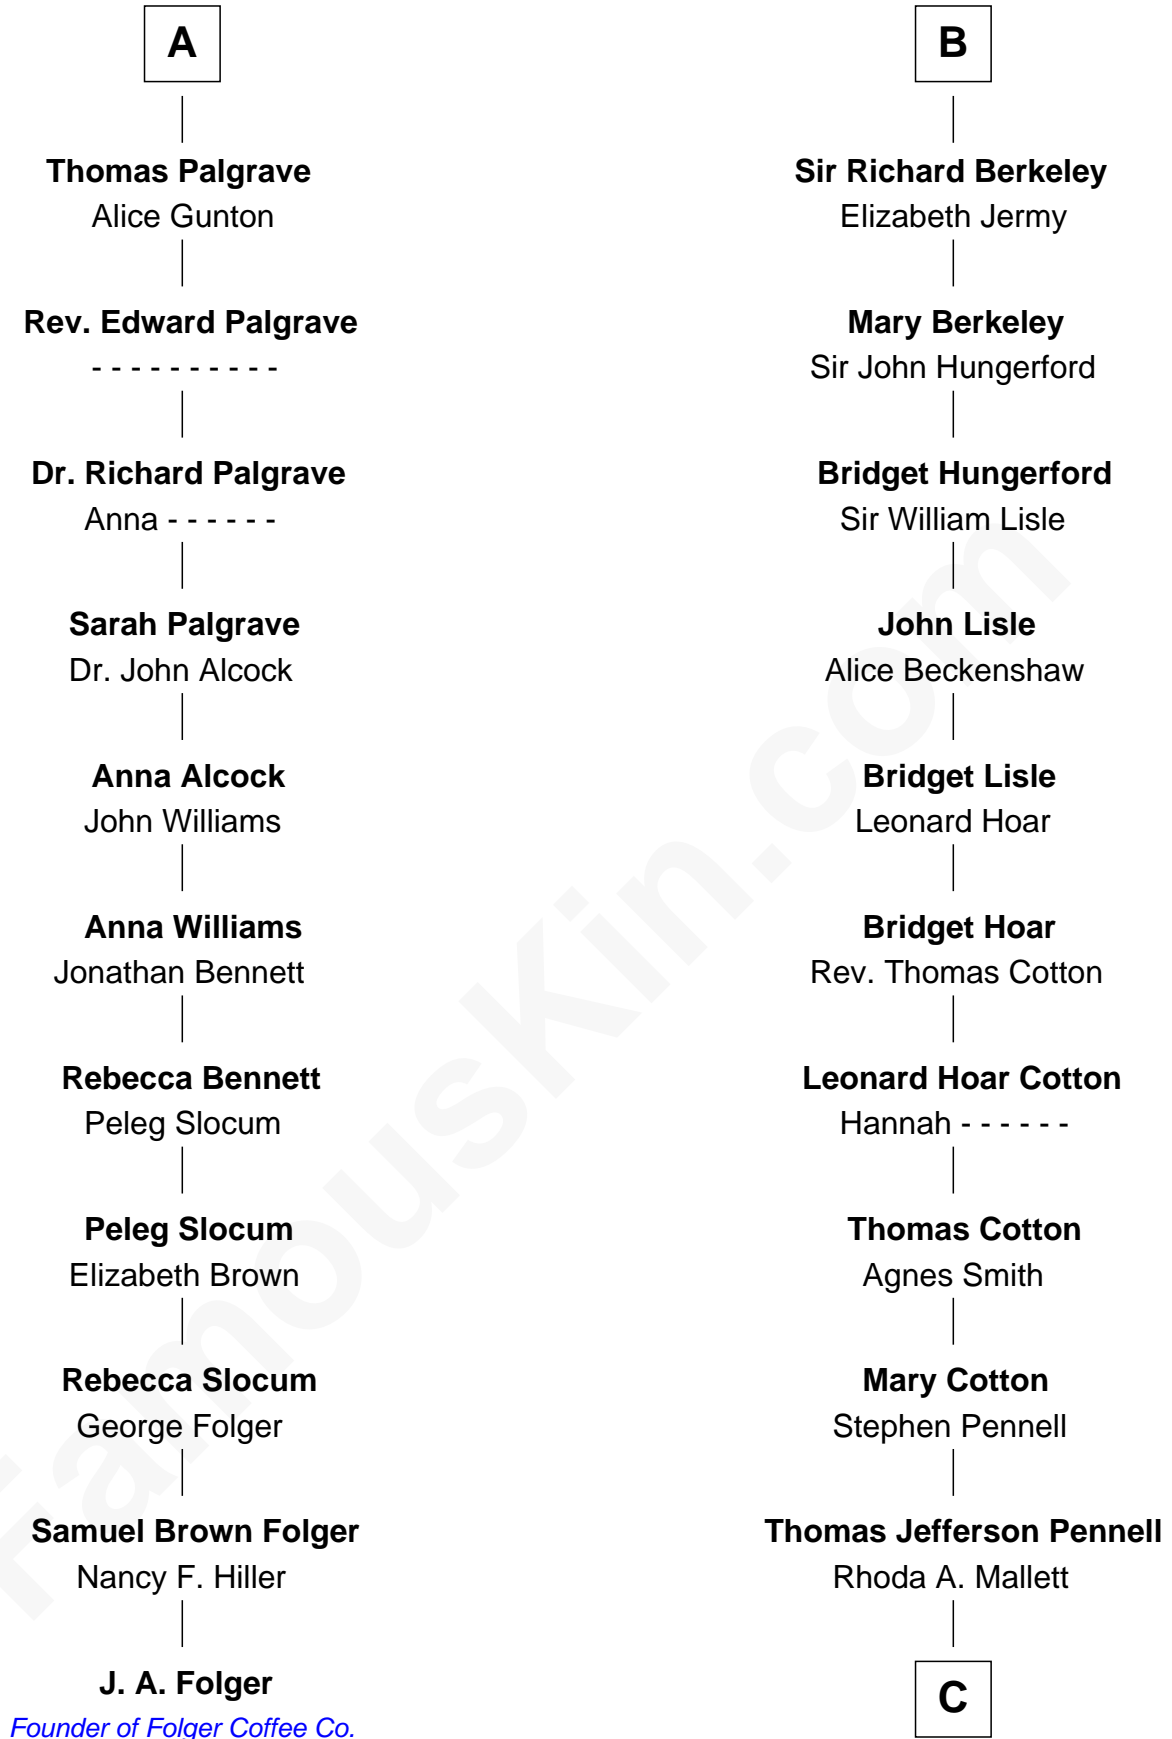

# FamousKin.com Relationship Chart of

**J. A. Folger**

*Founder of Folger Coffee Company*

17th cousin 4 times removed of

**Warren Buffett**

*Chairman & CEO, Berkshire Hathaway*

**Henry Plantagenet**  
Maud de Chaworth

John de Mowbray

**John de Mowbray**

Elizabeth de Segrave

**Sir Thomas Mowbray**

Elizabeth Fitzalan

**Isabel Mowbray**

Sir James Berkeley

**Maurice Berkeley**

Isabel Mead

**Anne Berkeley**

Sir William Dennis

**Isabel Dennis**

Sir John Berkeley

**B**

**C**

Deborah Collamore Pennell

John Watson

Susan Ann Watson

Ford Bela Barber

Stella Frances Barber

John Ammon Stahl

Leila Stahl

Howard Homan Buffett

Warren Buffett