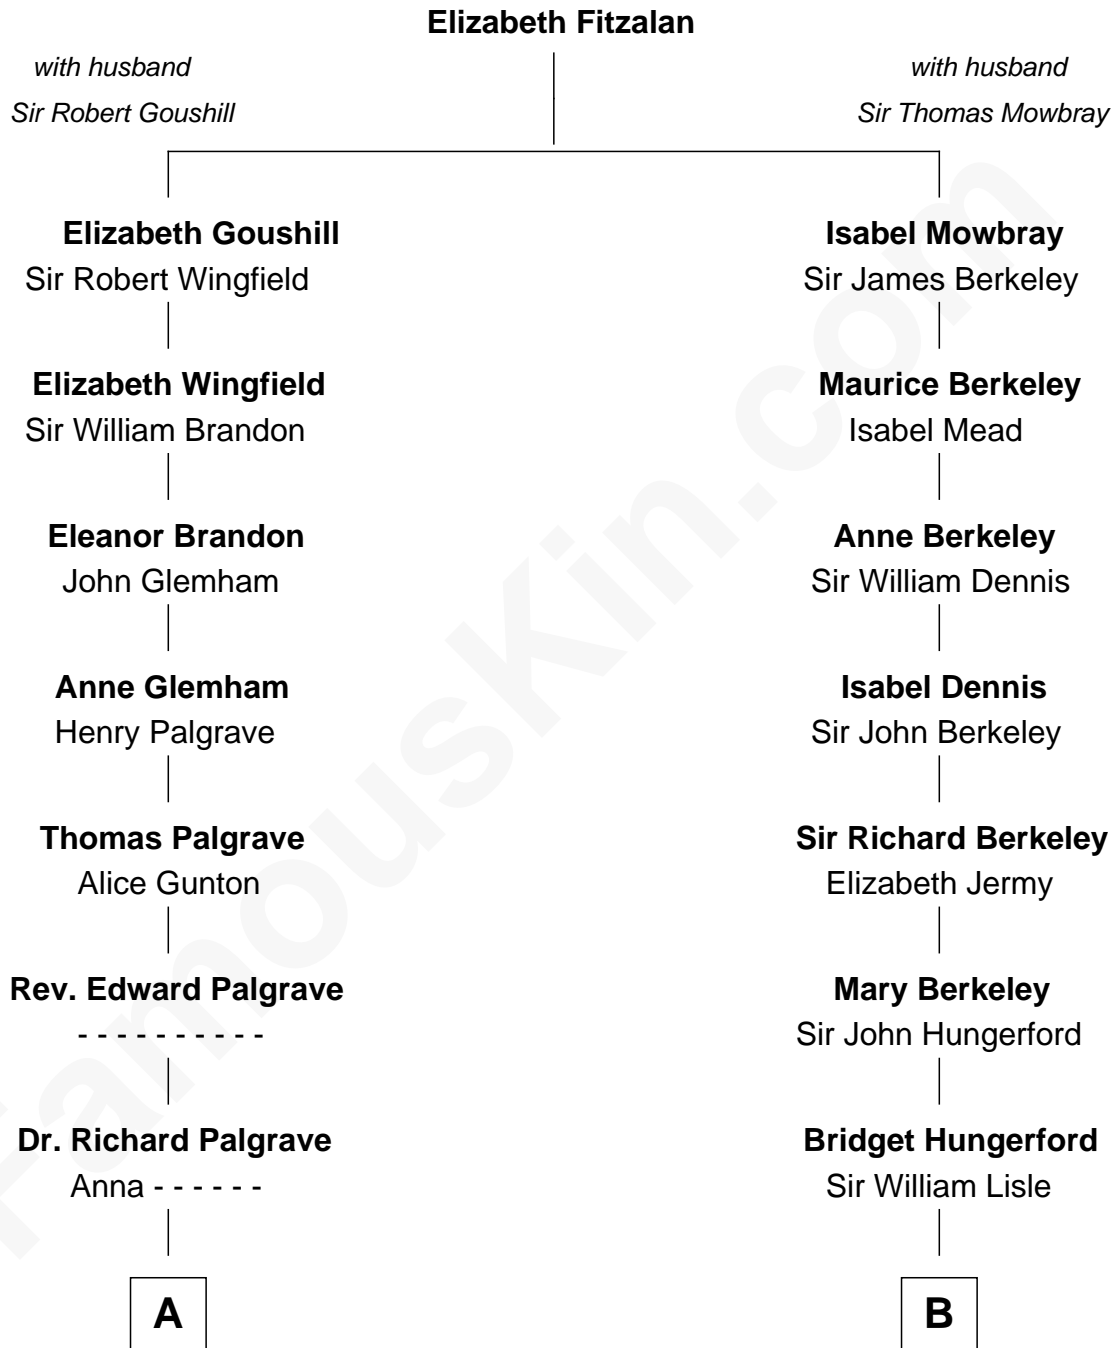

FamousKin.com Relationship Chart of

J. A. Folger

Founder of Folger Coffee Company

14th cousin 4 times removed of

Warren Buffett

Chairman & CEO, Berkshire Hathaway

C

Leila Stahl