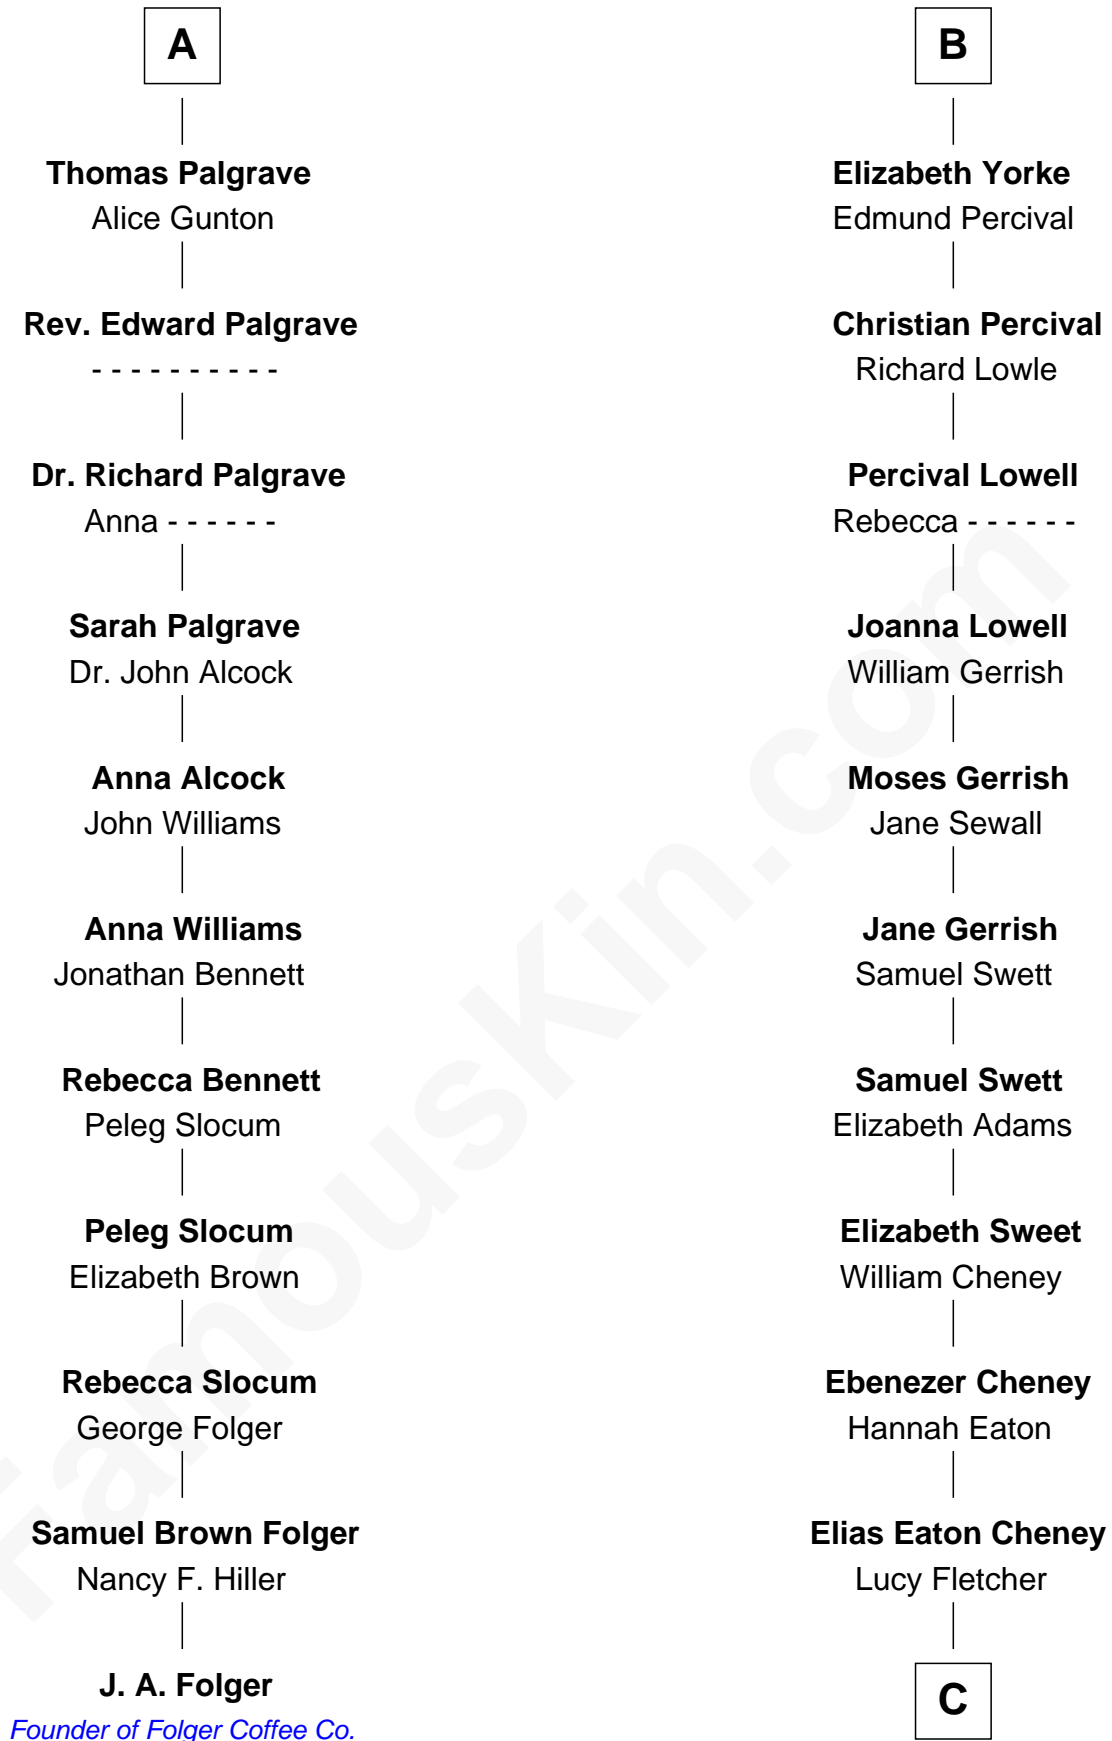

FamousKin.com Relationship Chart of

J. A. Folger

Founder of Folger Coffee Company

17th cousin 3 times removed of

Dick Cheney

46th U.S. Vice-President

Humphrey de Bohun

Elizabeth Plantagenet

Sir William de Bohun
Elizabeth de Badlesmere

Elizabeth de Bohun
Sir Richard Fitzalan

Elizabeth Fitzalan
Sir Robert Goushill

Elizabeth Goushill
Sir Robert Wingfield

Elizabeth Wingfield
Sir William Brandon

Eleanor Brandon
John Glemham

Anne Glemham
Henry Palgrave

A

Margaret de Bohun
Sir Hugh de Courtnay

Elizabeth de Courtnay
Sir Andrew Luttrell

Sir Hugh Luttrell
Catherine de Beaumont

Sir John Luttrell
Margaret Touchet

Sir James Luttrell
Elizabeth Courtnay

Sir Hugh Luttrell
Margaret Hill

Eleanor Luttrell
Roger Yorke

B

C

—
Samuel Fletcher Cheney

Ella A. Phillips

—
Thomas Herbert Cheney

Margaret E. Tyler