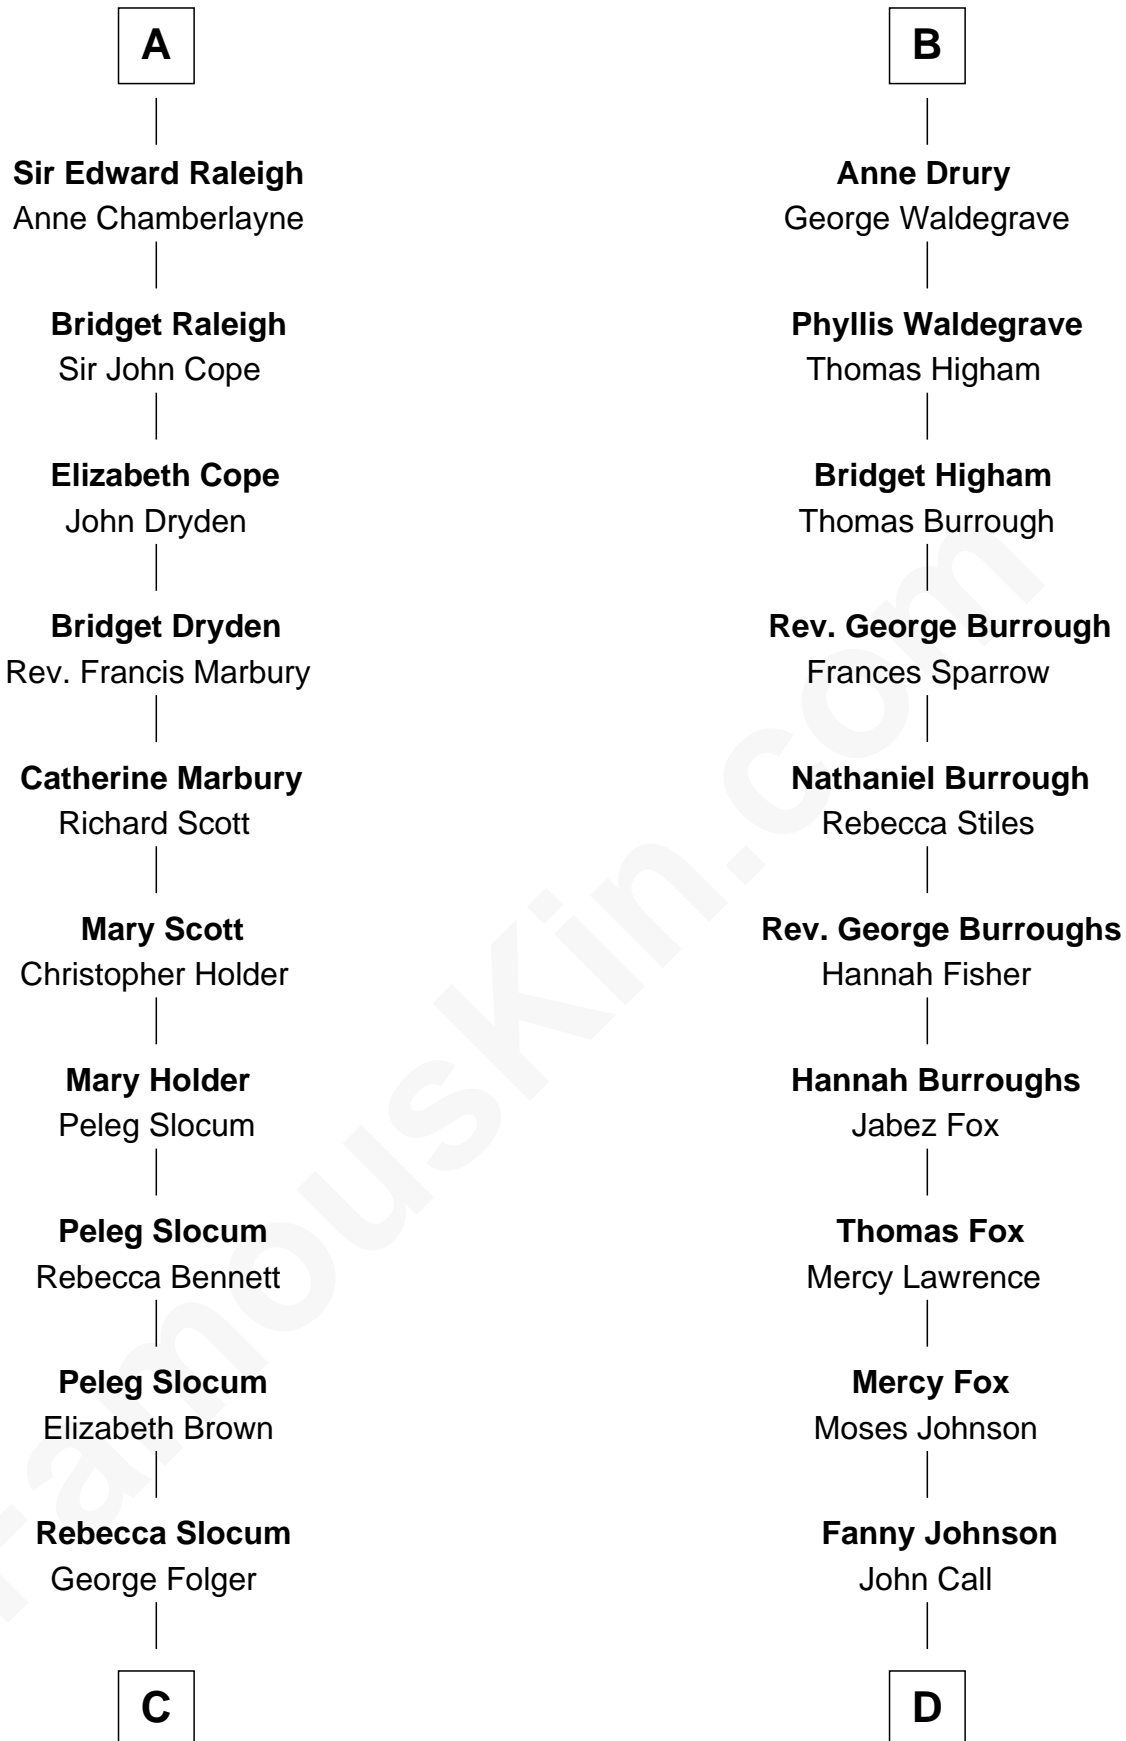

FamousKin.com Relationship Chart of

J. A. Folger

Founder of Folger Coffee Company

18th cousin 2 times removed of

Walt Disney

Co-Founder of The Walt Disney Company

Sir Gilbert de Clare

Joan of Acre

C

Samuel Brown Folger

Nancy F. Hiller

J. A. Folger

Founder of Folger Coffee Co.

D

Eber Call

Violette Lawrence