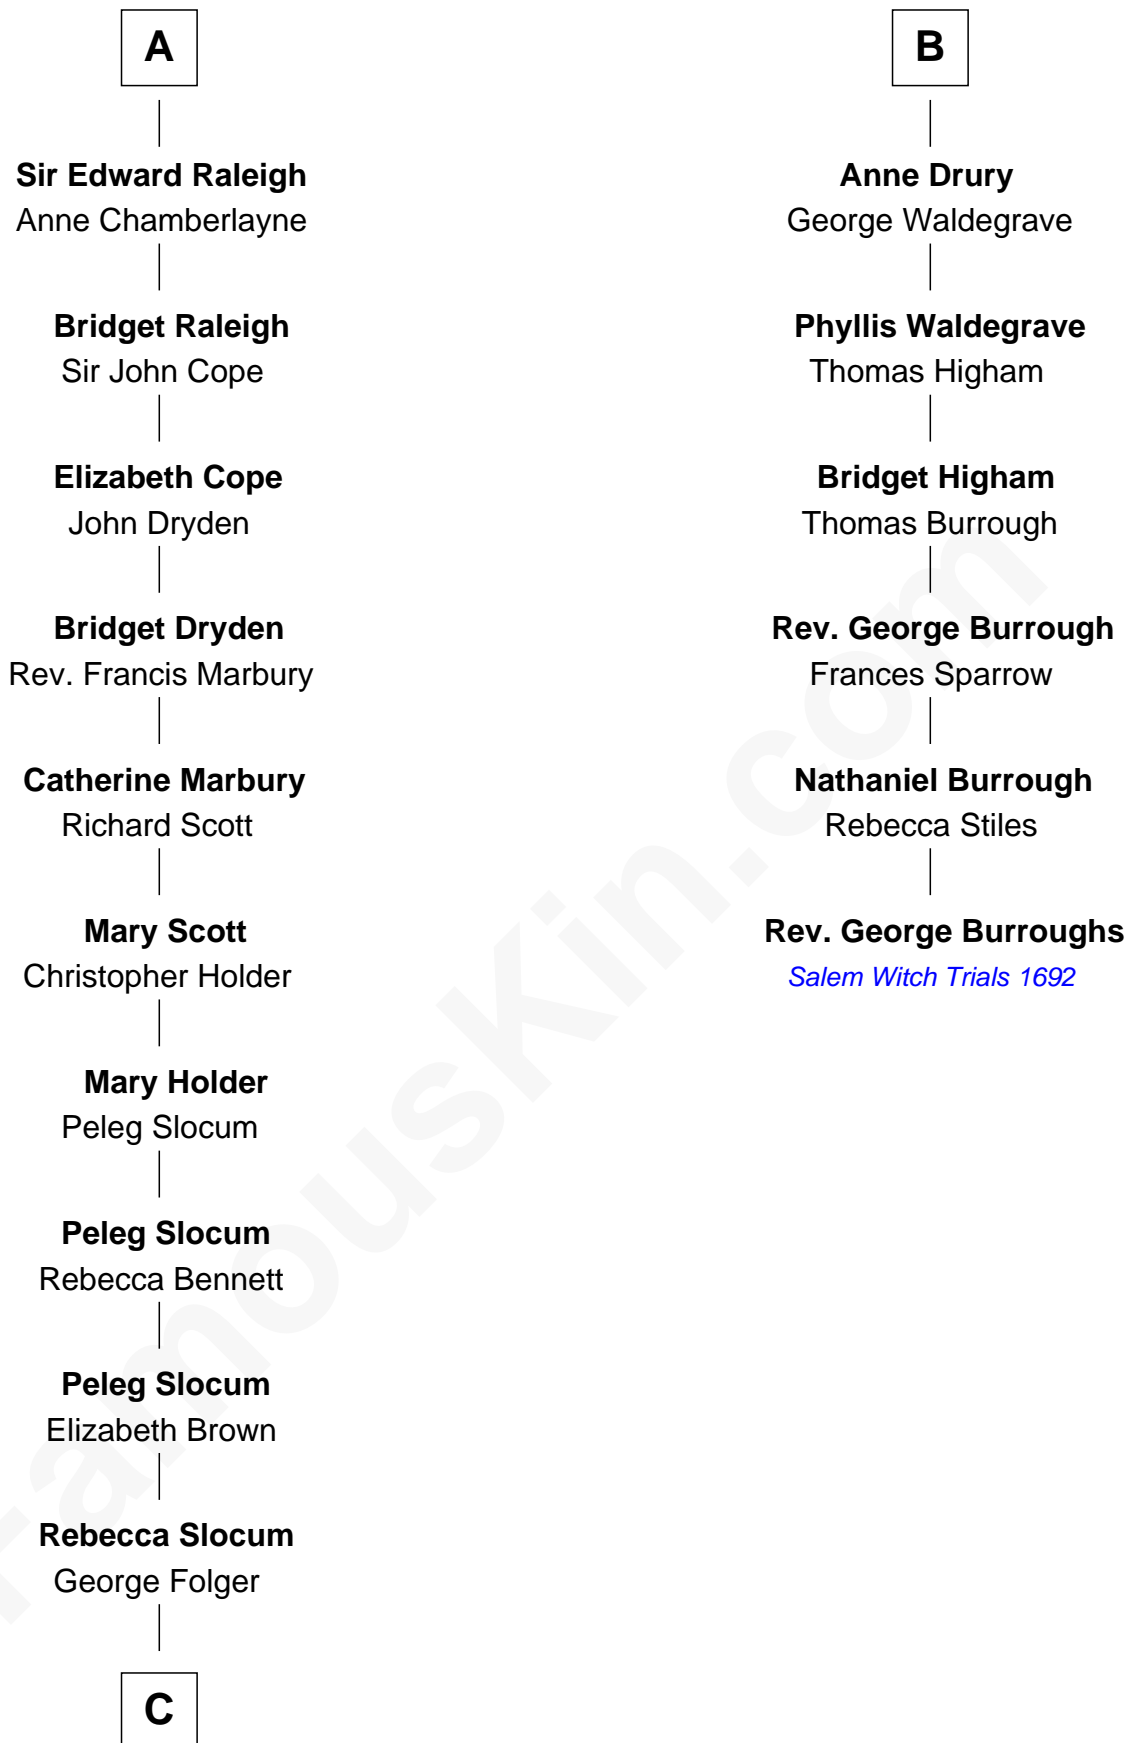

FamousKin.com Relationship Chart of

J. A. Folger

Founder of Folger Coffee Company

12th cousin 6 times removed of

Rev. George Burroughs

Executed for Witchcraft, Salem 1692

Sir Gilbert de Clare

Joan of Acre

C

—
Samuel Brown Folger

Nancy F. Hiller

—
J. A. Folger

Founder of Folger Coffee Co.

FamousKin.com