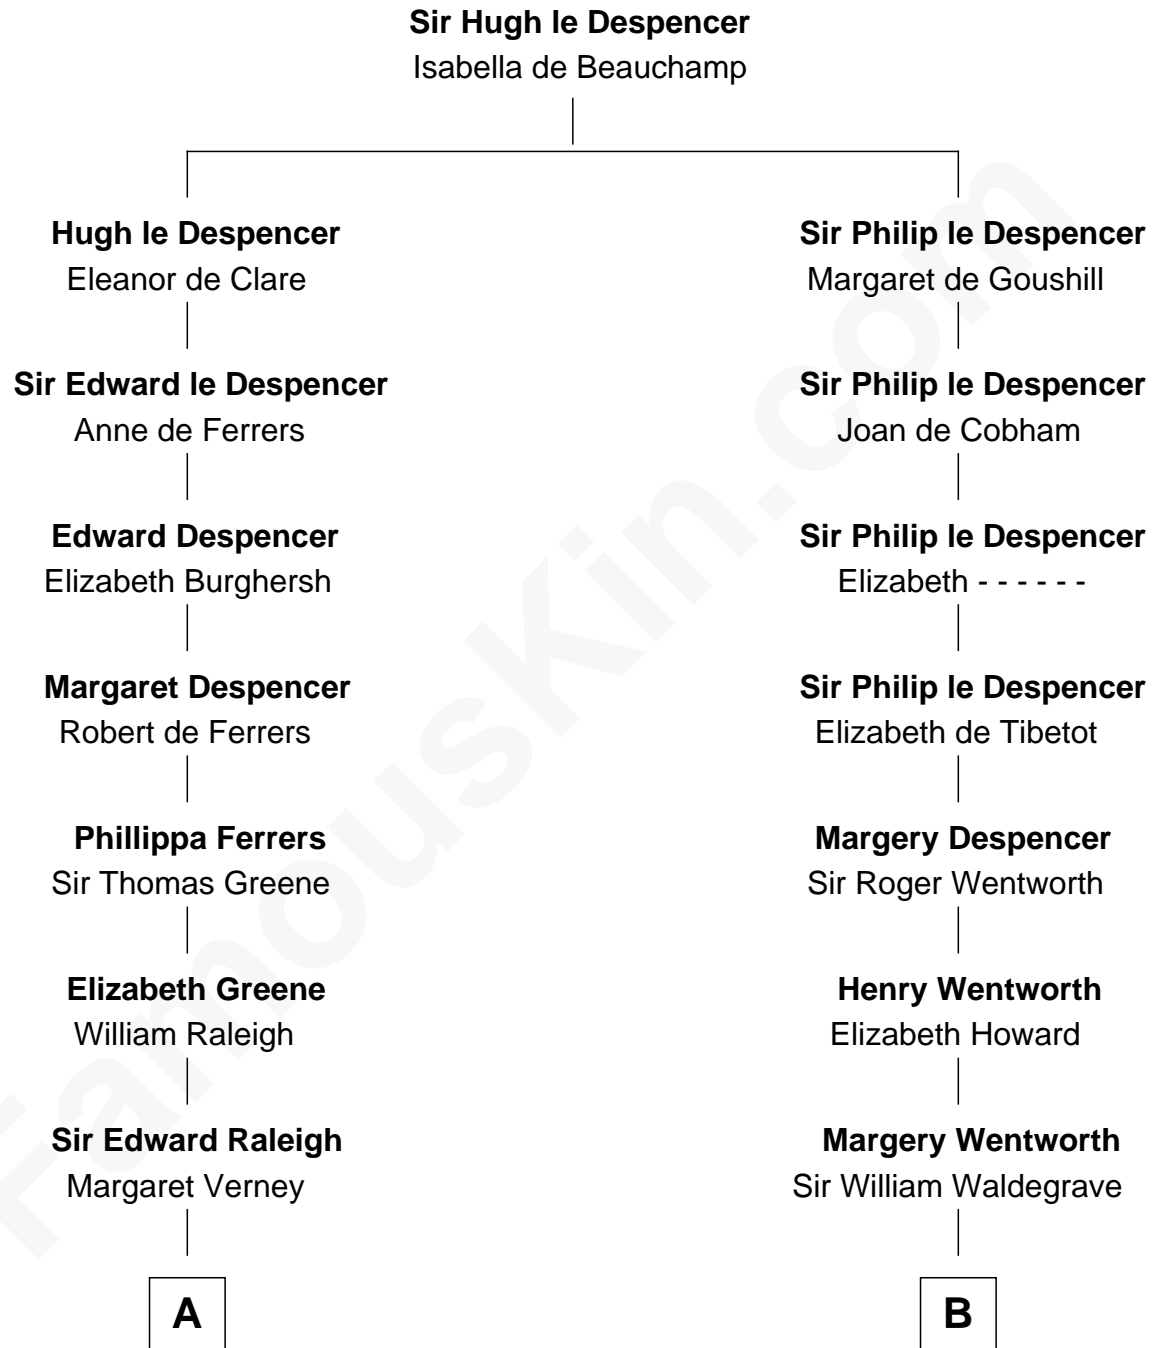

## Relationship Chart of

### J. A. Folger

Founder of Folger Coffee Company

12th cousin 6 times removed of

**Rev. George Burroughs**

Executed for Witchcraft, Salem 1692

**C**

—  
**Samuel Brown Folger**

Nancy F. Hiller