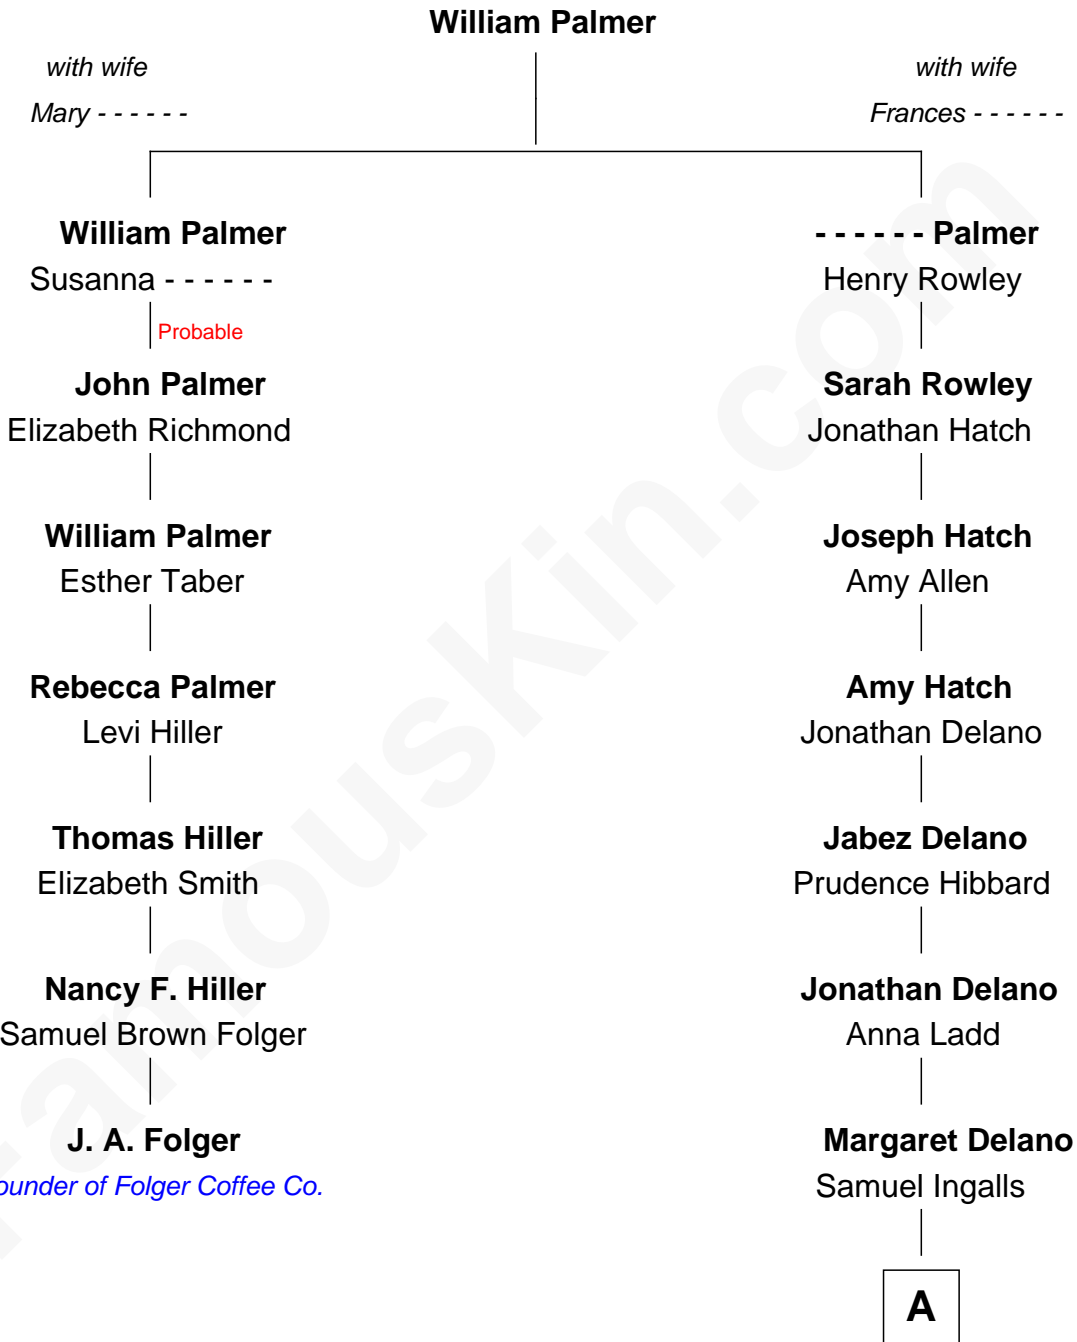

# FamousKin.com Relationship Chart of

**J. A. Folger**

*Founder of Folger Coffee Company*

6th cousin 3 times removed of

**Laura Ingalls-Wilder**

*Author of Little House on the Prairie*

A

|  
**Lansford Whiting Ingalls**

Laura Louisa Colby

|  
**Charles Phillip Ingalls**

Caroline Lake Quiner

|  
**Laura Ingalls-Wilder**

*Author of Little House on the Prairie*

FamousKin.com