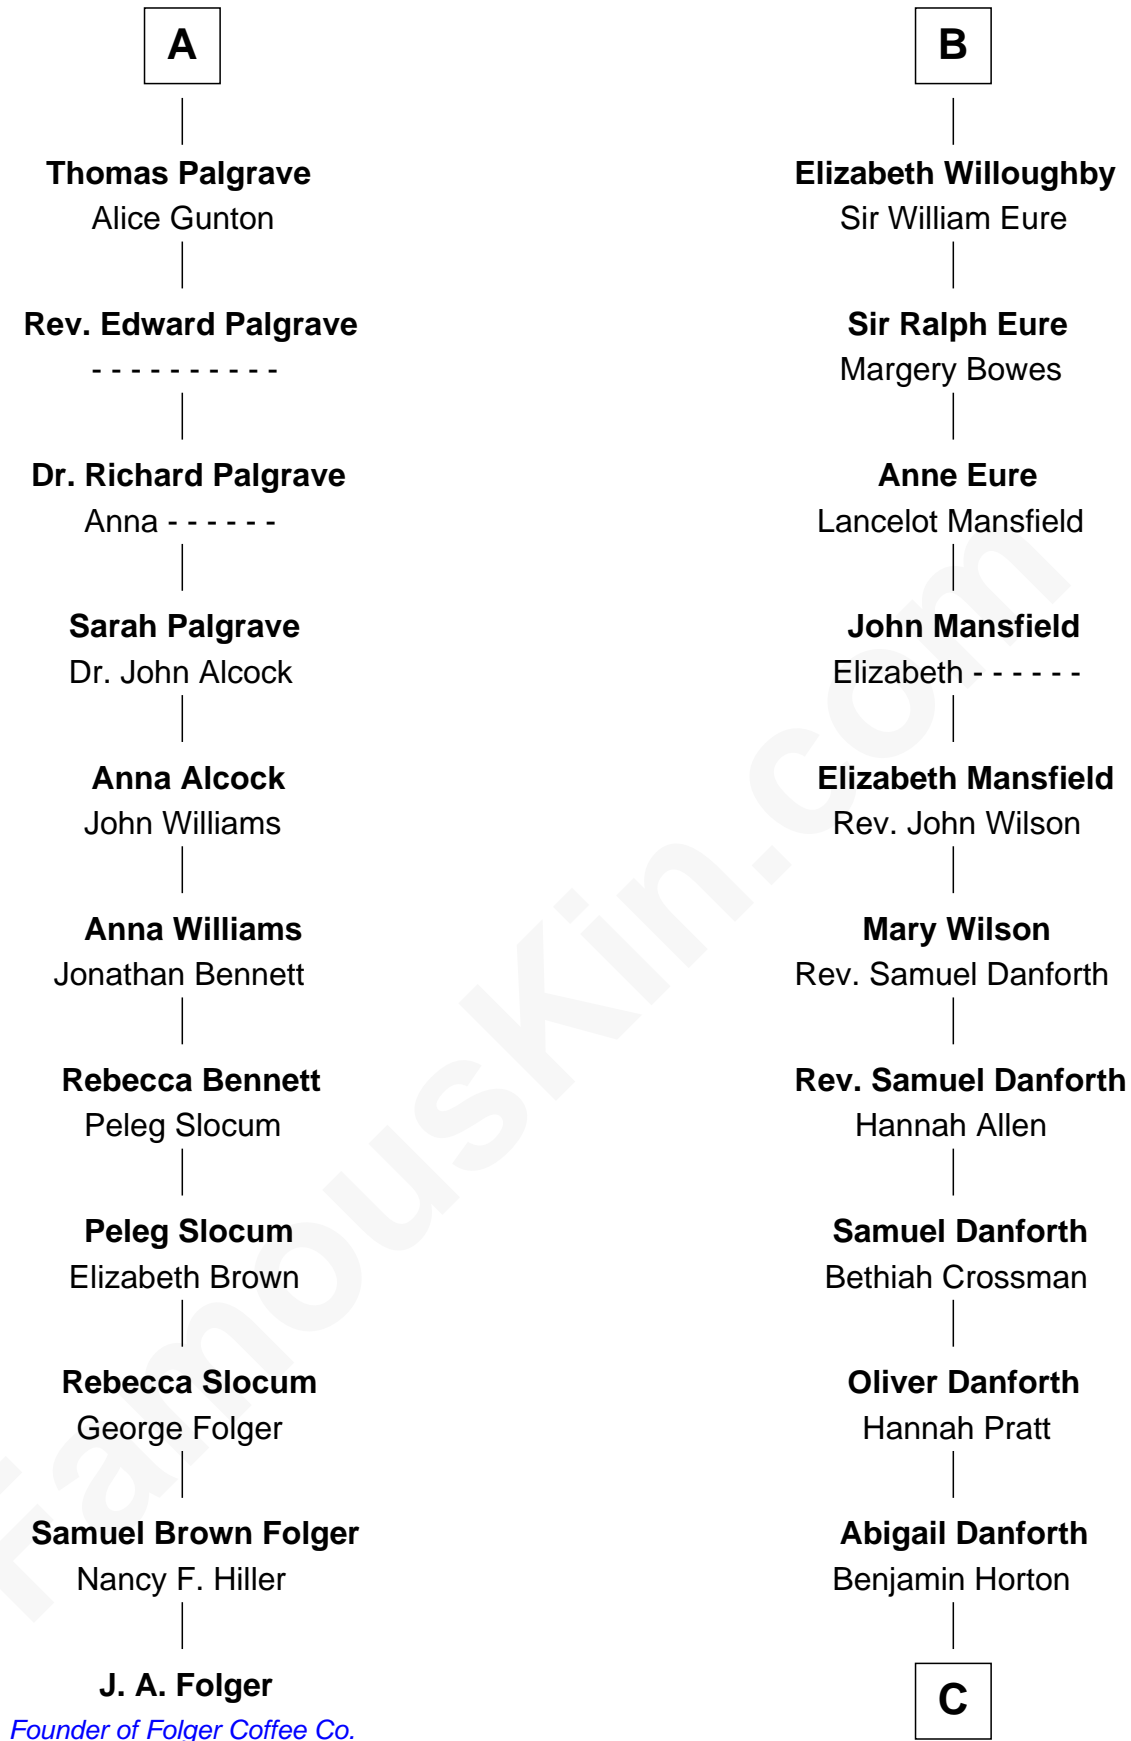

FamousKin.com

Relationship Chart of

J. A. Folger

Founder of Folger Coffee Company

17th cousin 3 times removed of

E. C. Segar

Cartoonist (Popeye creator)

Henry Plantagenet

Joan of Lancaster

John de Mowbray

John de Mowbray

Elizabeth de Segrave

Eleanor de Mowbray

John de Welles

Eudo de Welles

Maud de Greystoke

Sir Lionel de Welles

Joan de Waterton

Cecily de Welles

Sir Robert Willoughby

Sir Christopher Willoughby

Margaret Jenney

B

C

Abigail Danforth Horton

Eleazer Walker

Mary Jane Walker

Thomas Segar

Amzi Andrews Segar

Erma Irene Crisler

E. C. Segar

Cartoonist