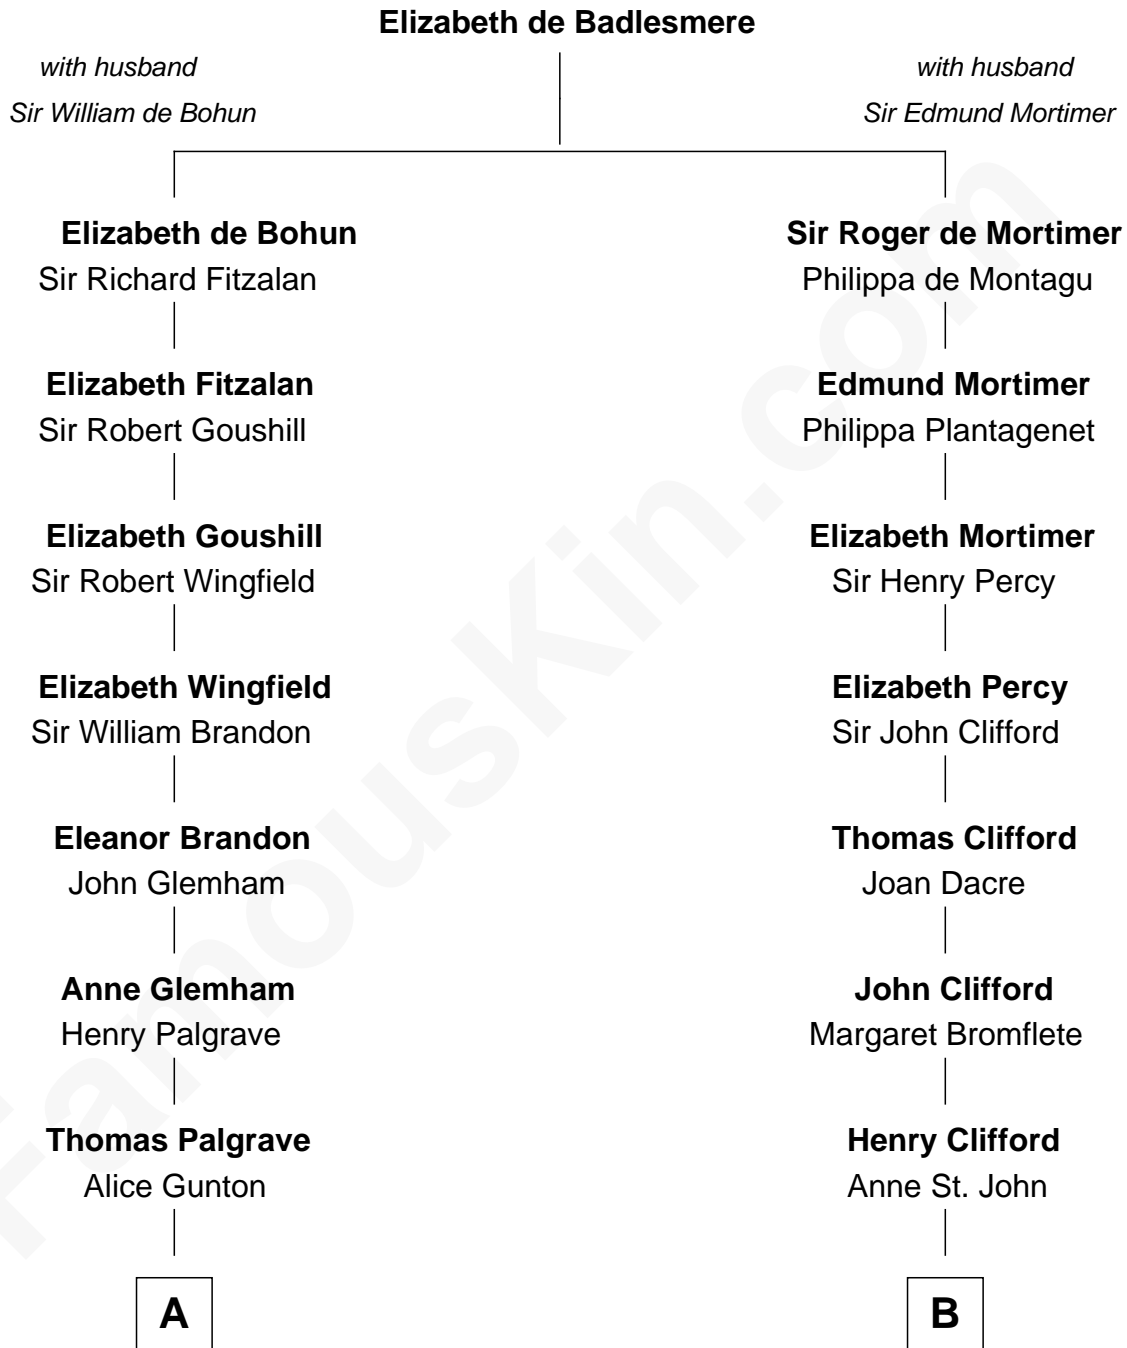

# FamousKin.com Relationship Chart of

**J. A. Folger**

*Founder of Folger Coffee Company*

**16th cousin 4 times removed of**

**E. C. Segar**

*Cartoonist (Popeye creator)*

**C**

**Abigail Danforth Horton**

Eleazer Walker

**Mary Jane Walker**

Thomas Segar

**Amzi Andrews Segar**

Erma Irene Crisler

**E. C. Segar**

*Cartoonist*