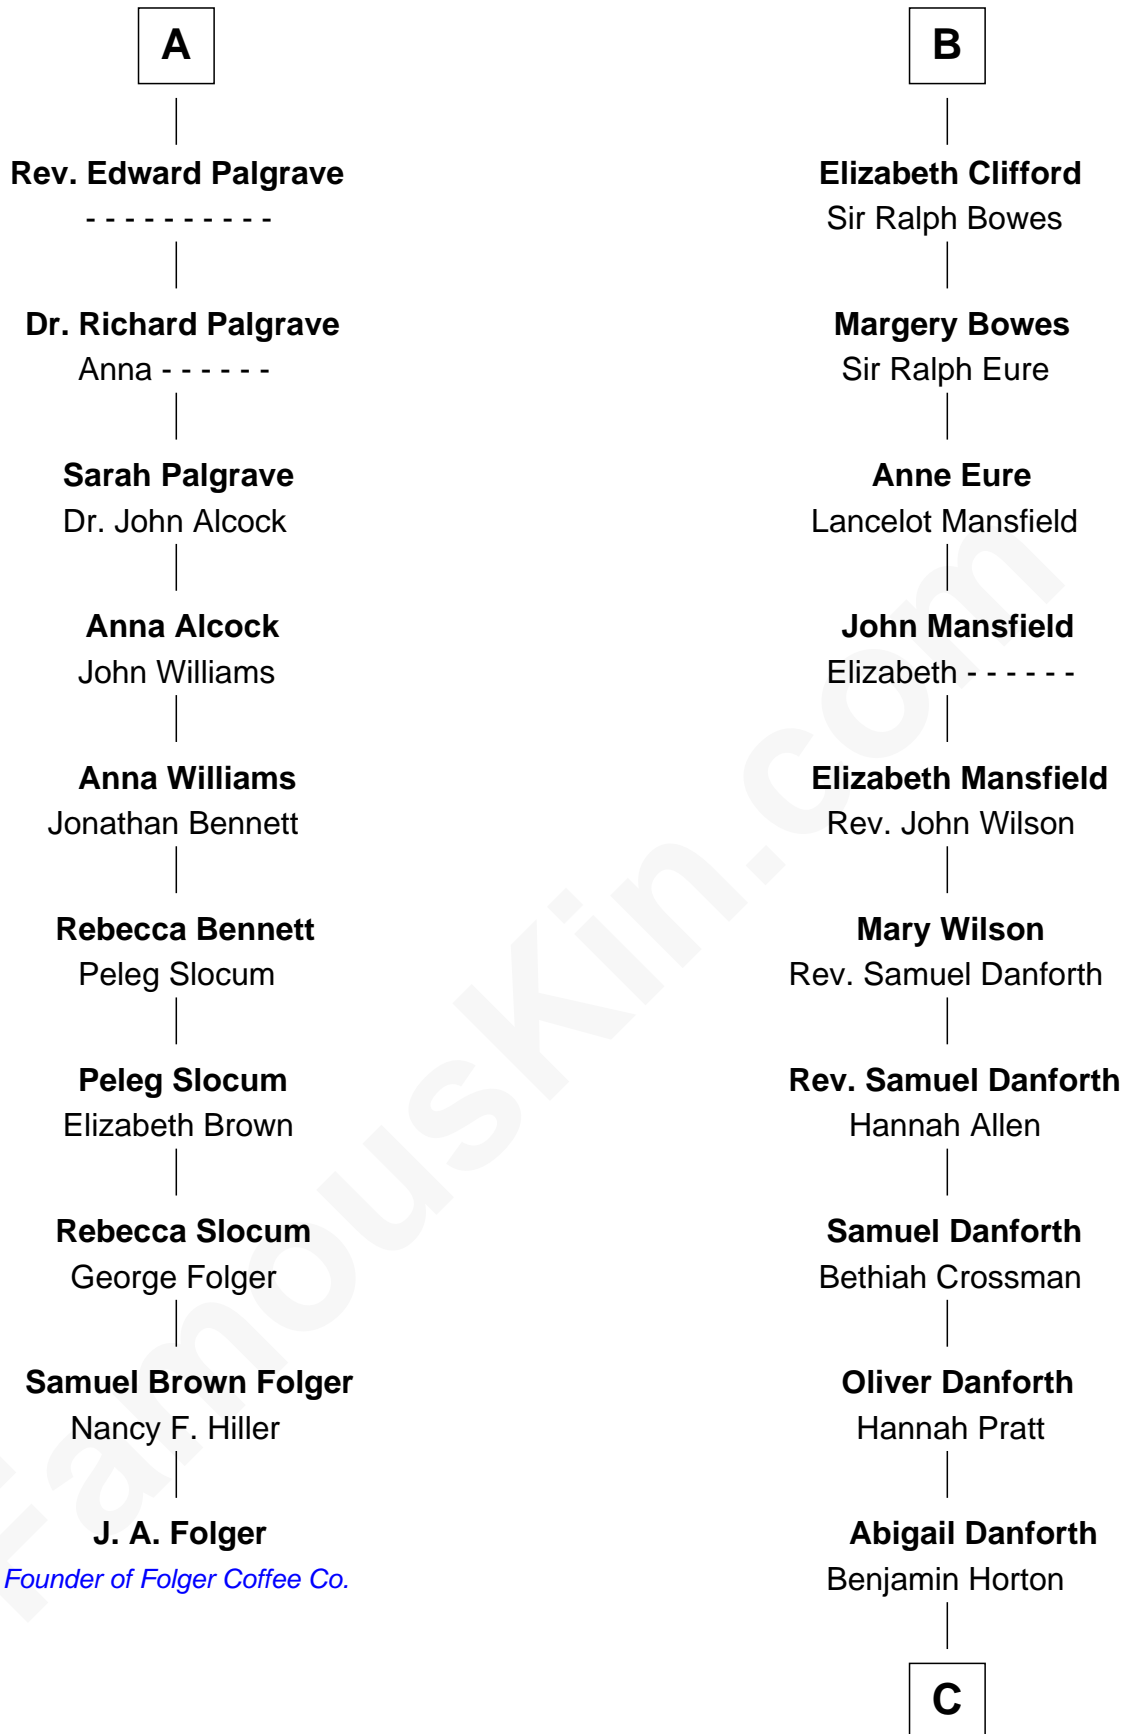

# FamousKin.com Relationship Chart of

**J. A. Folger**

*Founder of Folger Coffee Company*

**16th cousin 4 times removed of**

**E. C. Segar**

*Cartoonist (Popeye creator)*

**C**

**Abigail Danforth Horton**

Eleazer Walker

**Mary Jane Walker**

Thomas Segar

**Amzi Andrews Segar**

Erma Irene Crisler

**E. C. Segar**

*Cartoonist*