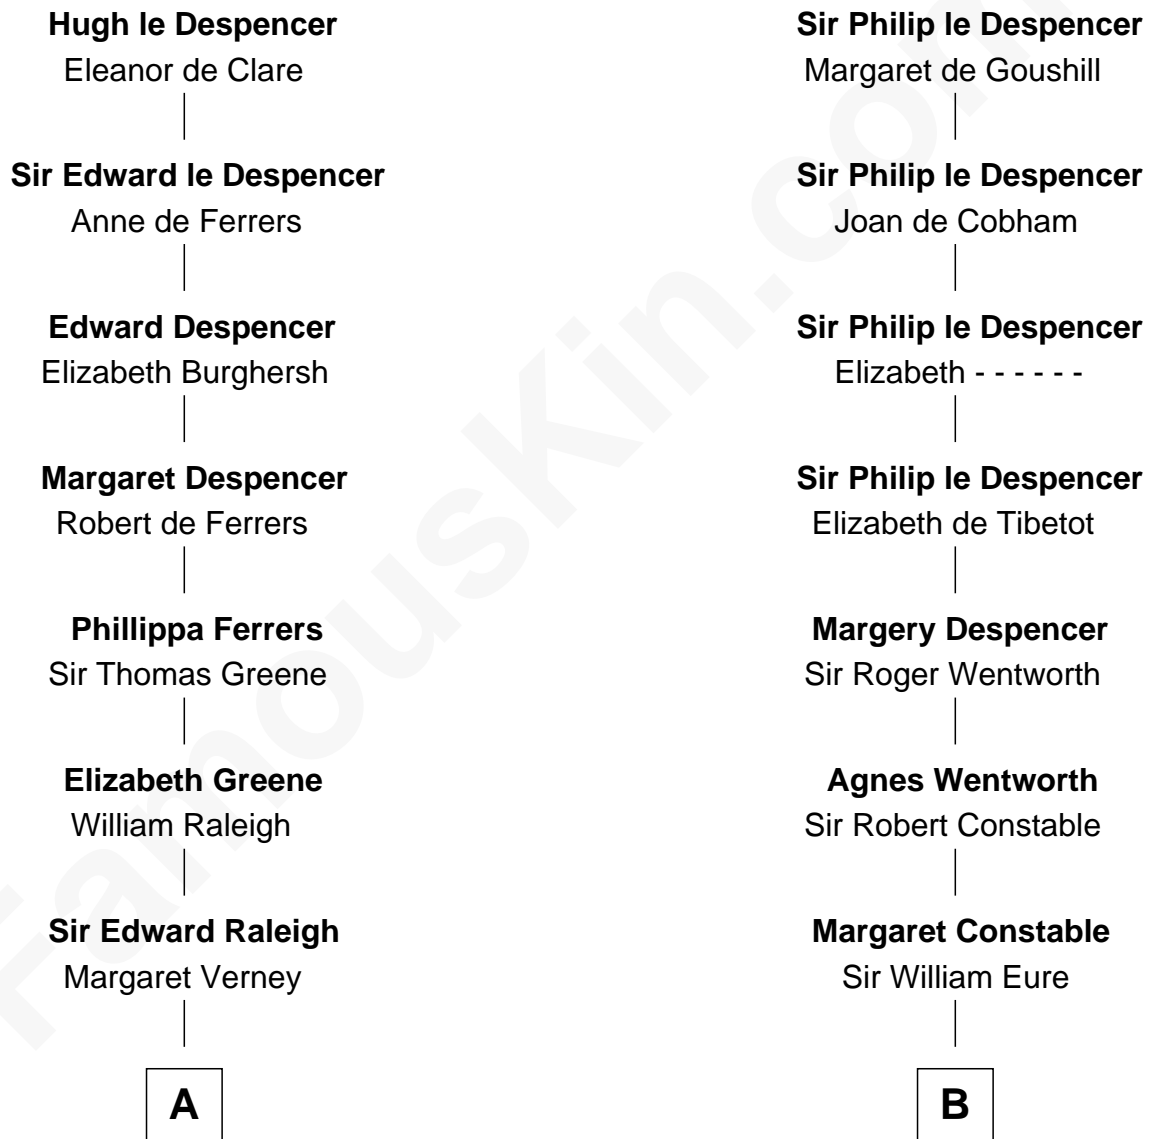

Sir Hugh le Despencer

Isabella de Beauchamp