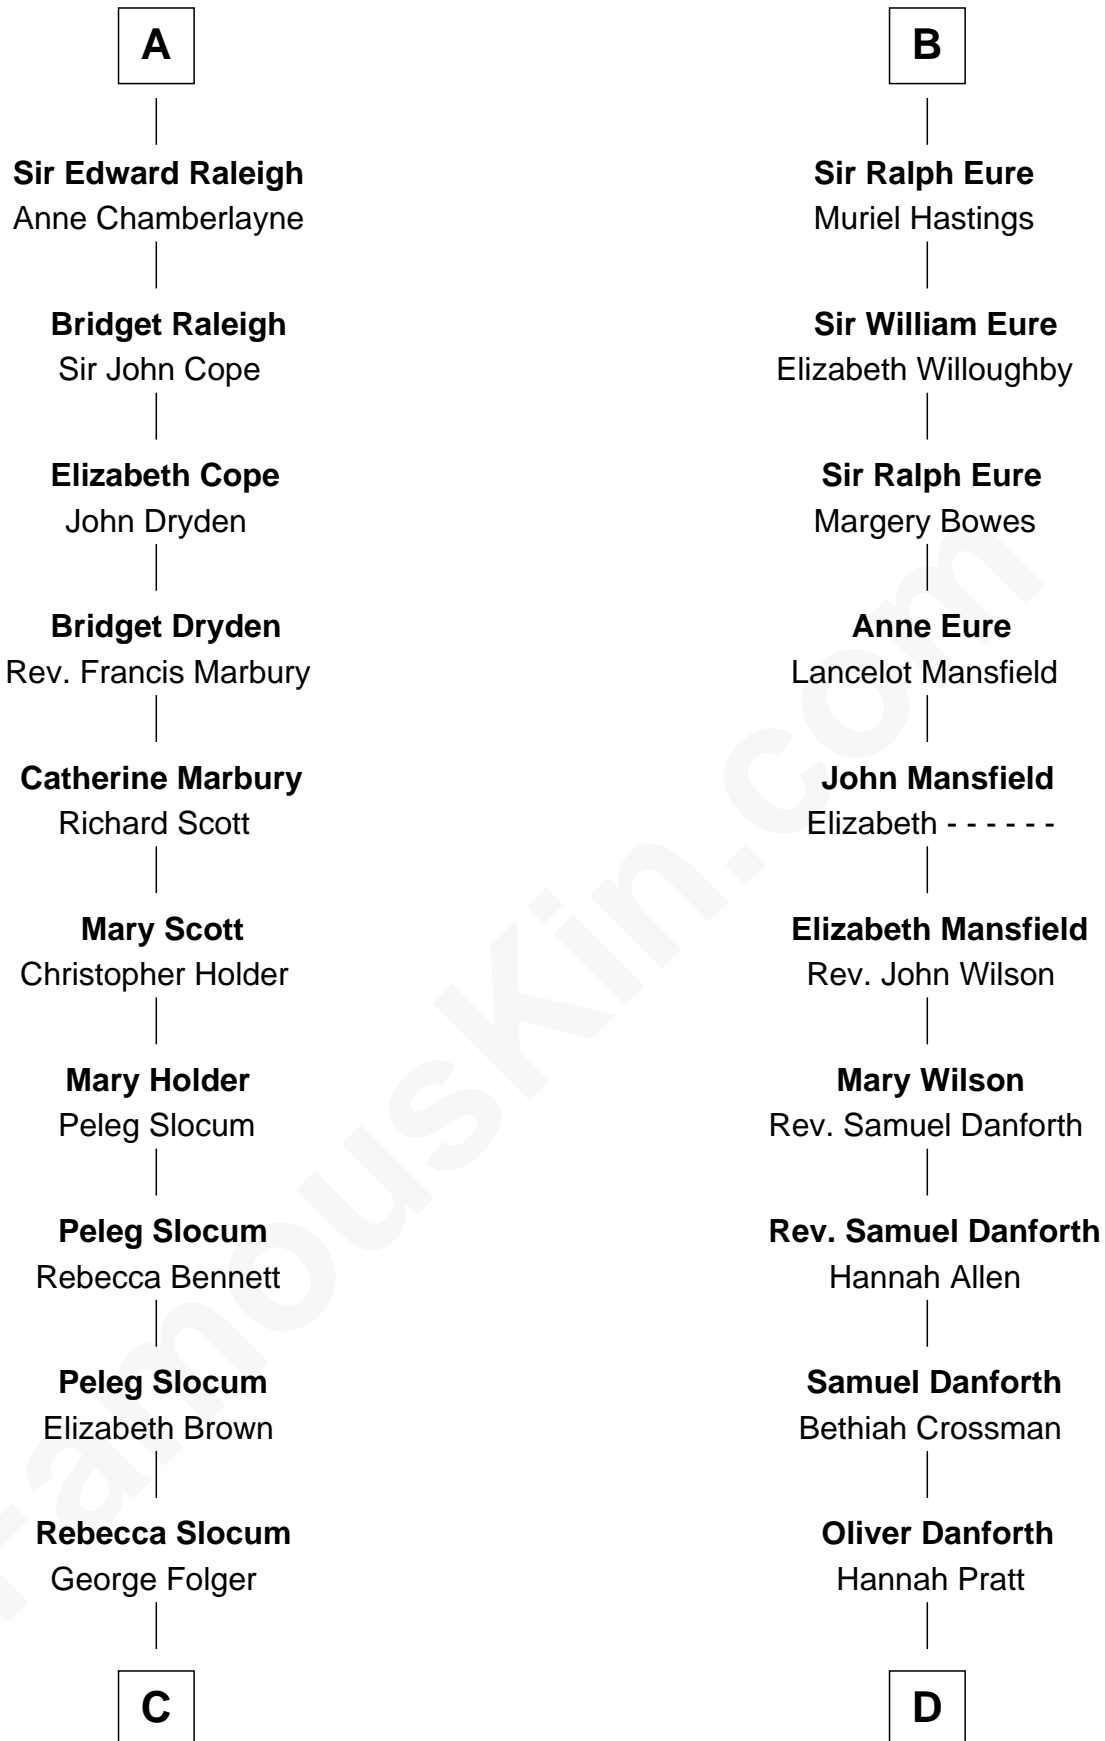

FamousKin.com

Relationship Chart of

J. A. Folger

Founder of Folger Coffee Company

18th cousin 3 times removed of

E. C. Segar

Cartoonist (Popeye creator)

Sir Hugh le Despencer

Isabella de Beauchamp

C

Samuel Brown Folger

Nancy F. Hiller

J. A. Folger

Founder of Folger Coffee Co.

D

Abigail Danforth