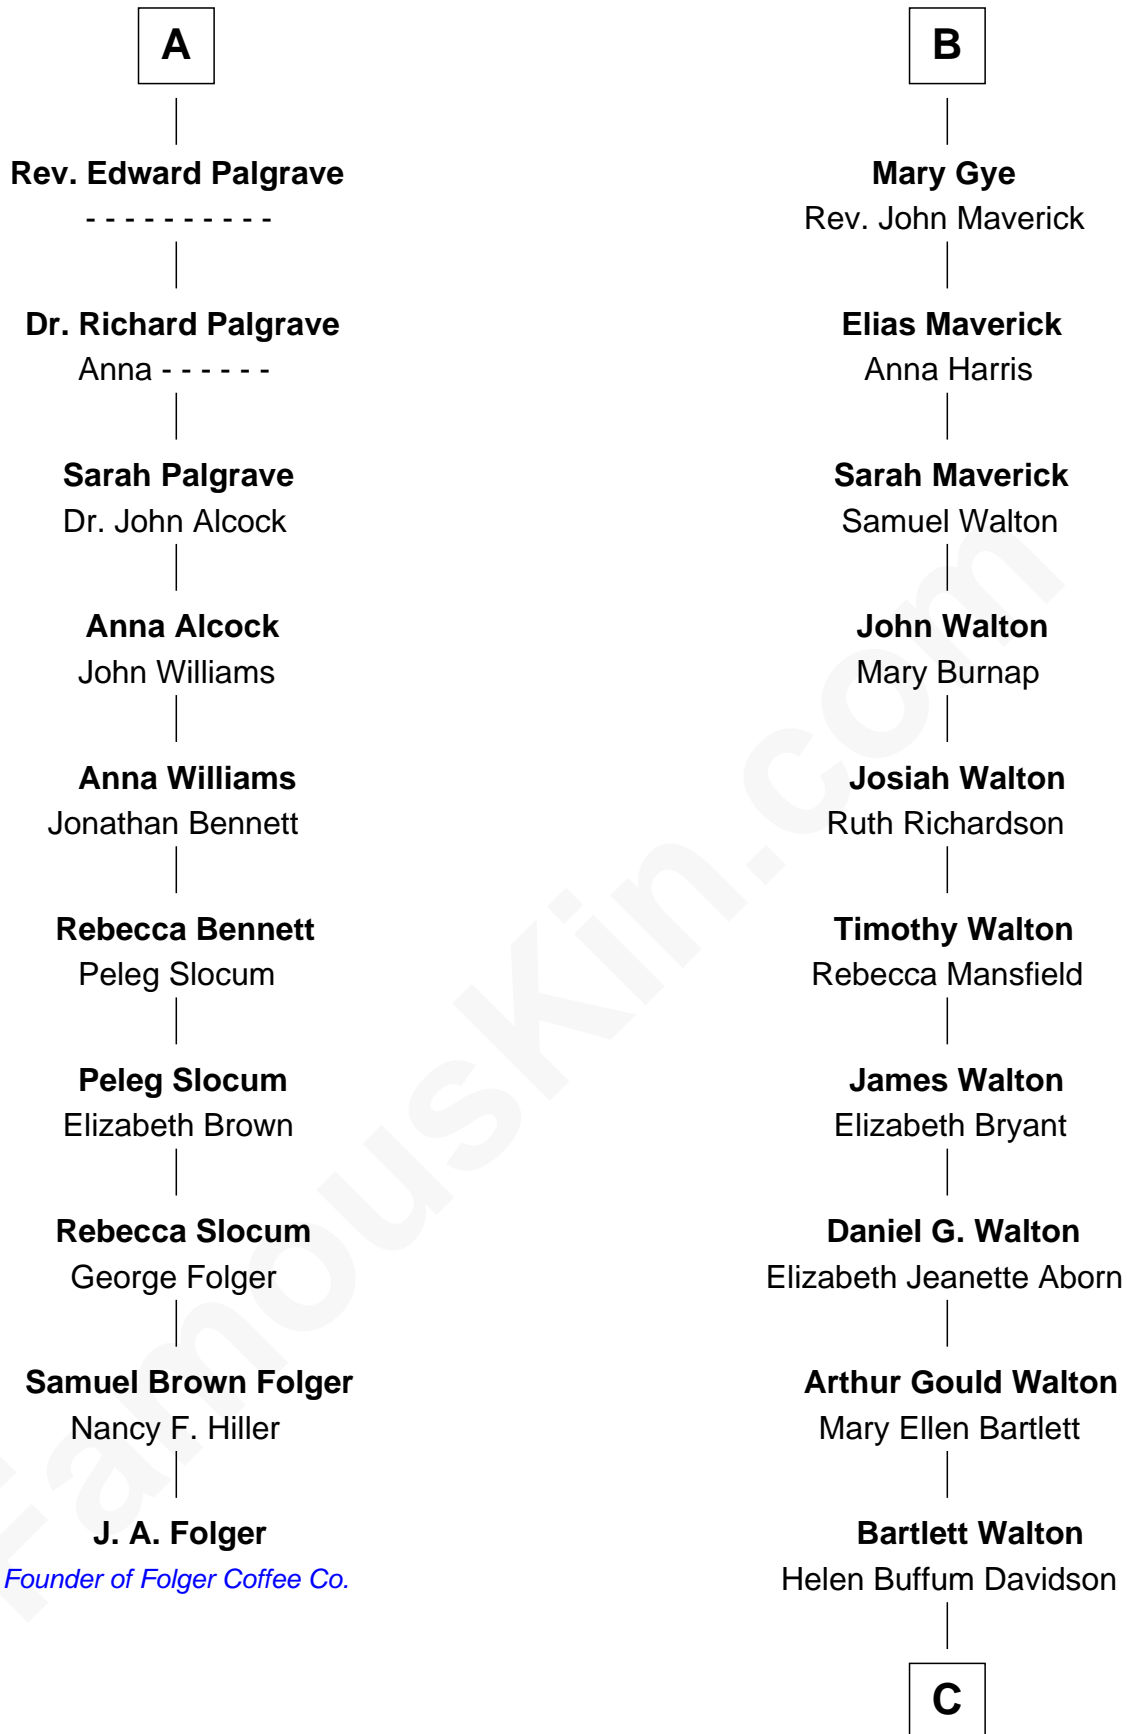

FamousKin.com Relationship Chart of

J. A. Folger

Founder of Folger Coffee Company

16th cousin 3 times removed of

Paul Giamatti

TV and Movie Actor

Richard Fitzalan
Eleanor Plantagenet

C

Mary Claybaugh Walton
Valentine John Giamatti

Angelo Bartlett Giamatti
Toni Marilyn Smith

Paul Giamatti
TV and Movie Actor

FamousKin.com