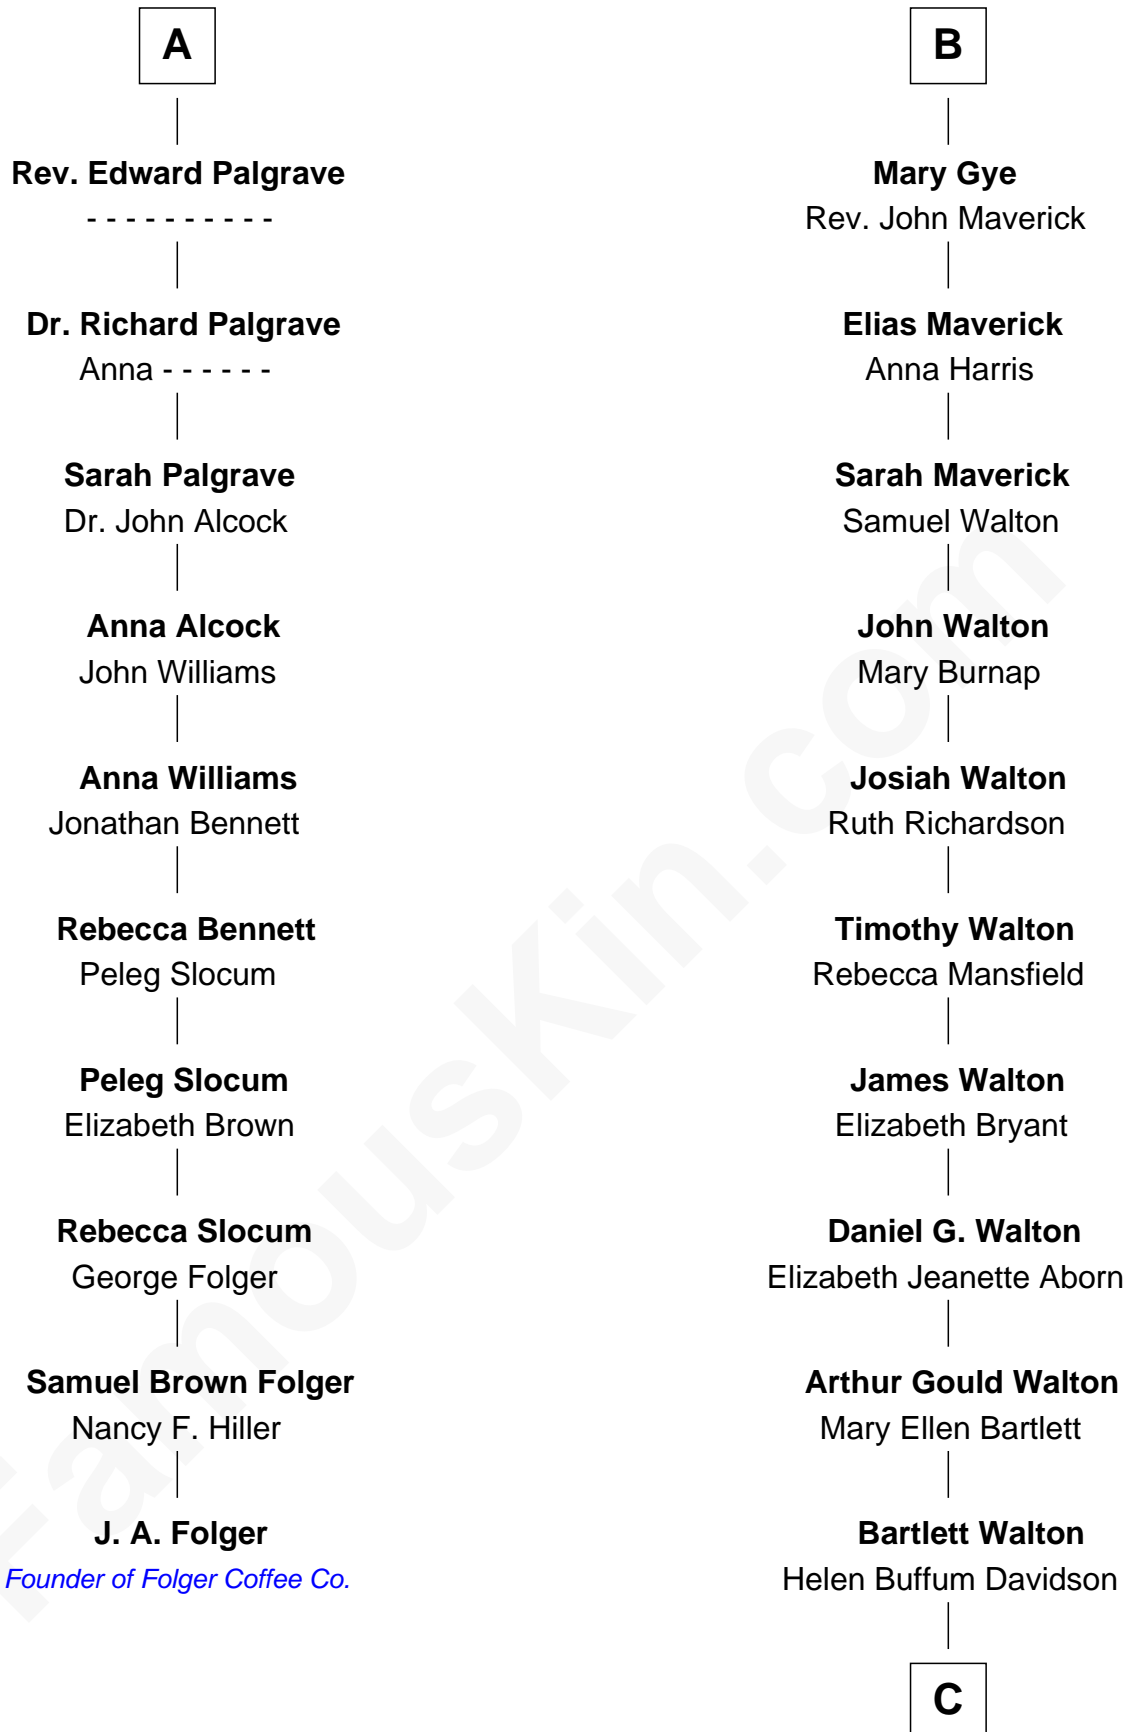

FamousKin.com Relationship Chart of

J. A. Folger

Founder of Folger Coffee Company

16th cousin 2 times removed of

A. Bartlett Giamatti

Major League Baseball Commissioner

C

|
Mary Claybaugh Walton

Valentine John Giamatti

|
A. Bartlett Giamatti

Major League Baseball Commissioner

FamousKin.com