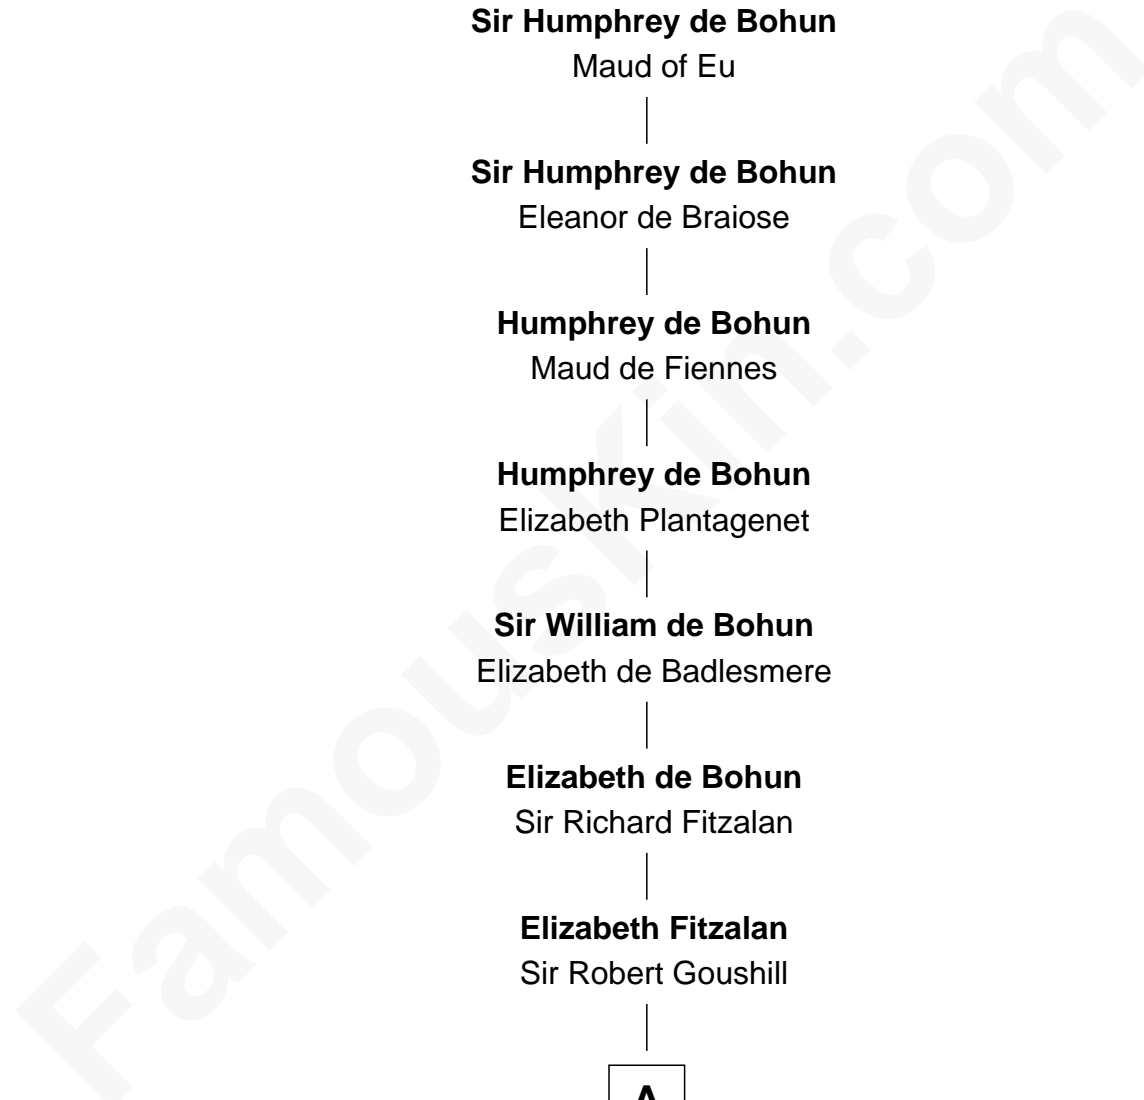

FamousKin.com Relationship Chart of

J. A. Folger

Founder of Folger Coffee Company

20th Great-grandson of

Henry de Bohun

Magna Carta Surety

Henry de Bohun

Maud de Mandeville

Sir William de Bohun

Elizabeth de Badlesmere

Elizabeth de Bohun

Sir Richard Fitzalan

Elizabeth Fitzalan

Sir Robert Goushill

A

A