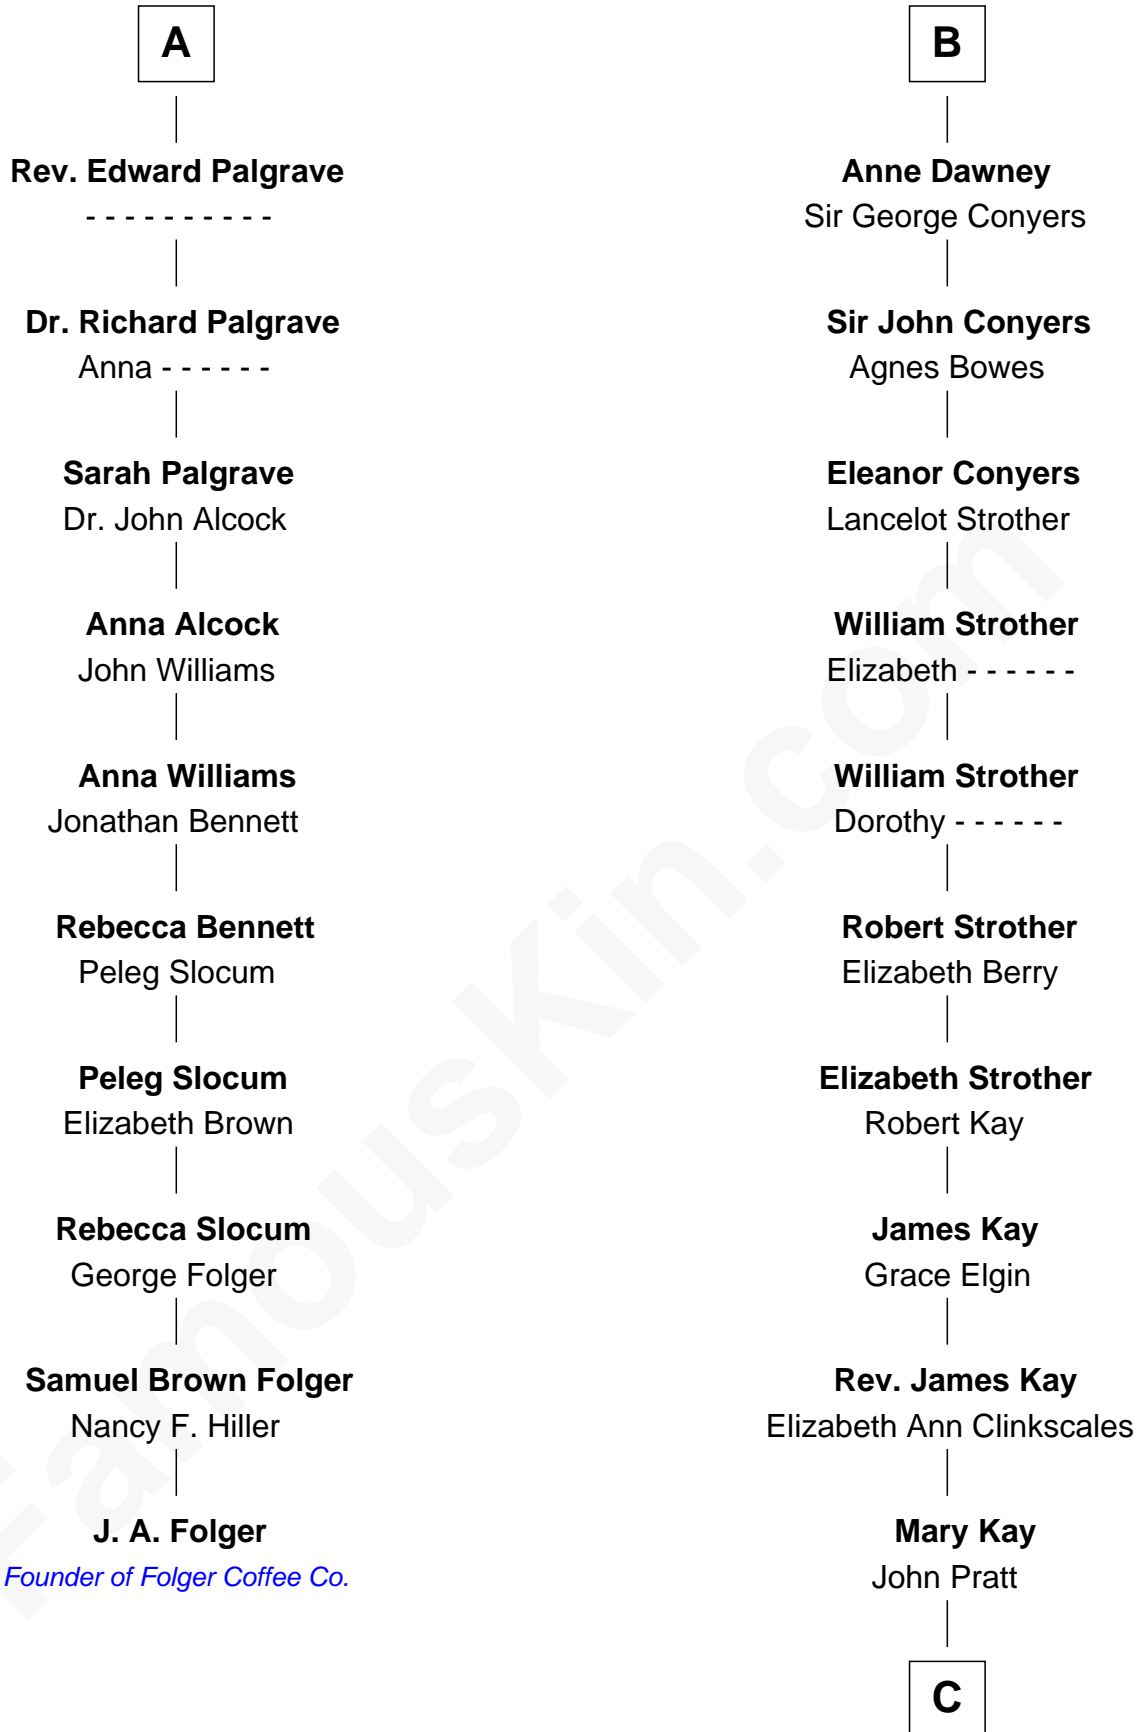

# FamousKin.com Relationship Chart of

**J. A. Folger**

*Founder of Folger Coffee Company*

16th cousin 4 times removed of

**Jimmy Carter**

*39th U.S. President*

**Richard Fitzalan**  
Eleanor Plantagenet

**C**

**James E. Pratt**

Sophonra C. Cowan

**Nina Pratt**

William Archibald Carter

**Earl Carter**

Lillian Gordy

**Jimmy Carter**

*39th U.S. President*

FamousKin.com