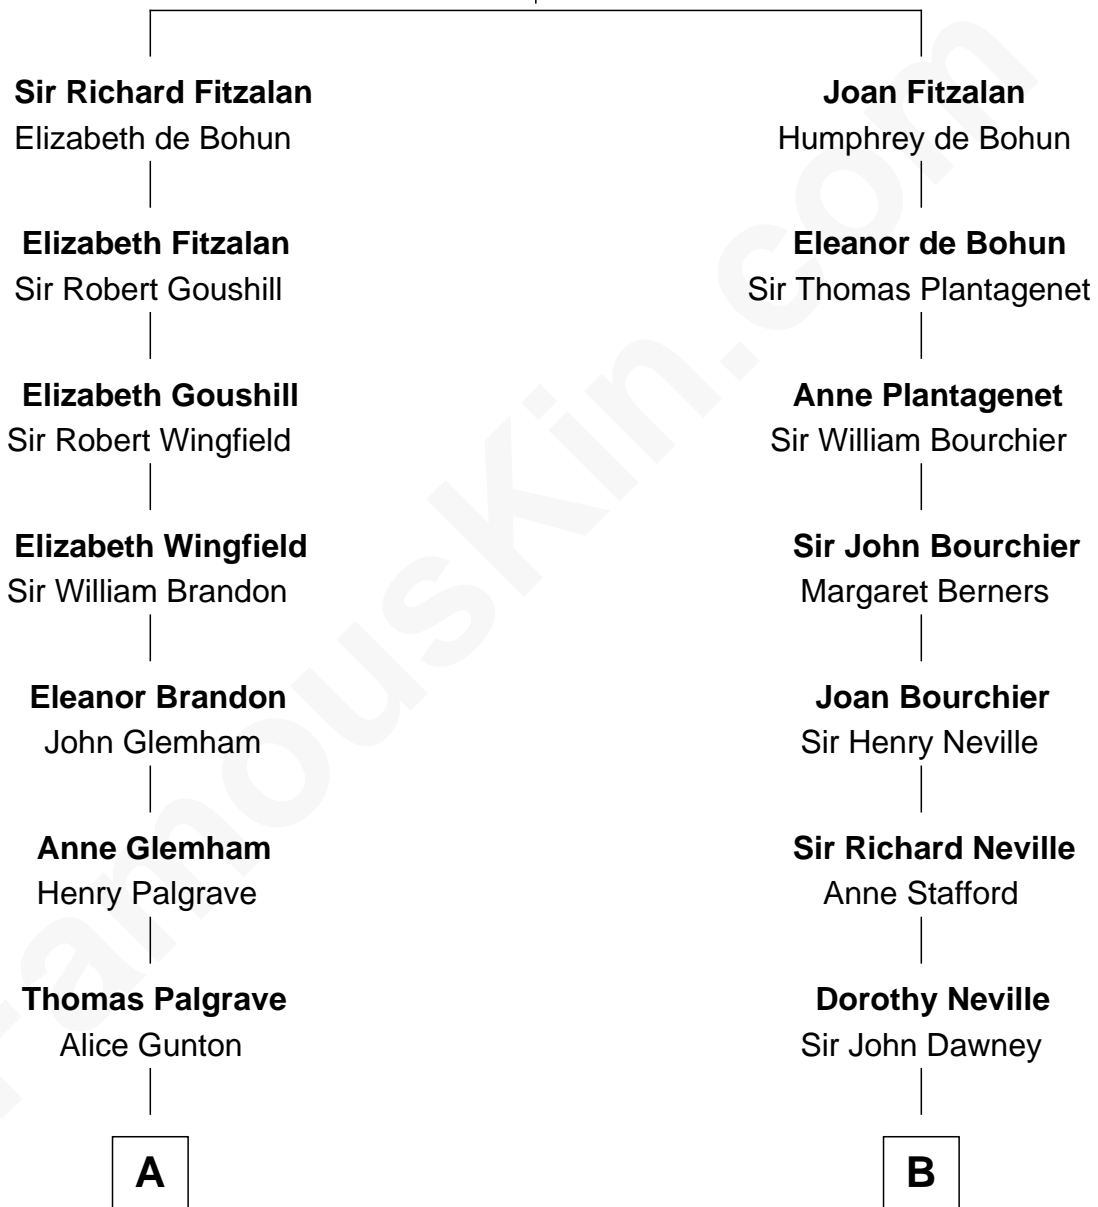

# FamousKin.com Relationship Chart of

**J. A. Folger**

*Founder of Folger Coffee Company*

16th cousin 4 times removed of

**Jimmy Carter**

*39th U.S. President*

**Richard Fitzalan**  
Eleanor Plantagenet

**C**

**James E. Pratt**

Sophonra C. Cowan

**Nina Pratt**

William Archibald Carter

**Earl Carter**

Lillian Gordy

**Jimmy Carter**

*39th U.S. President*