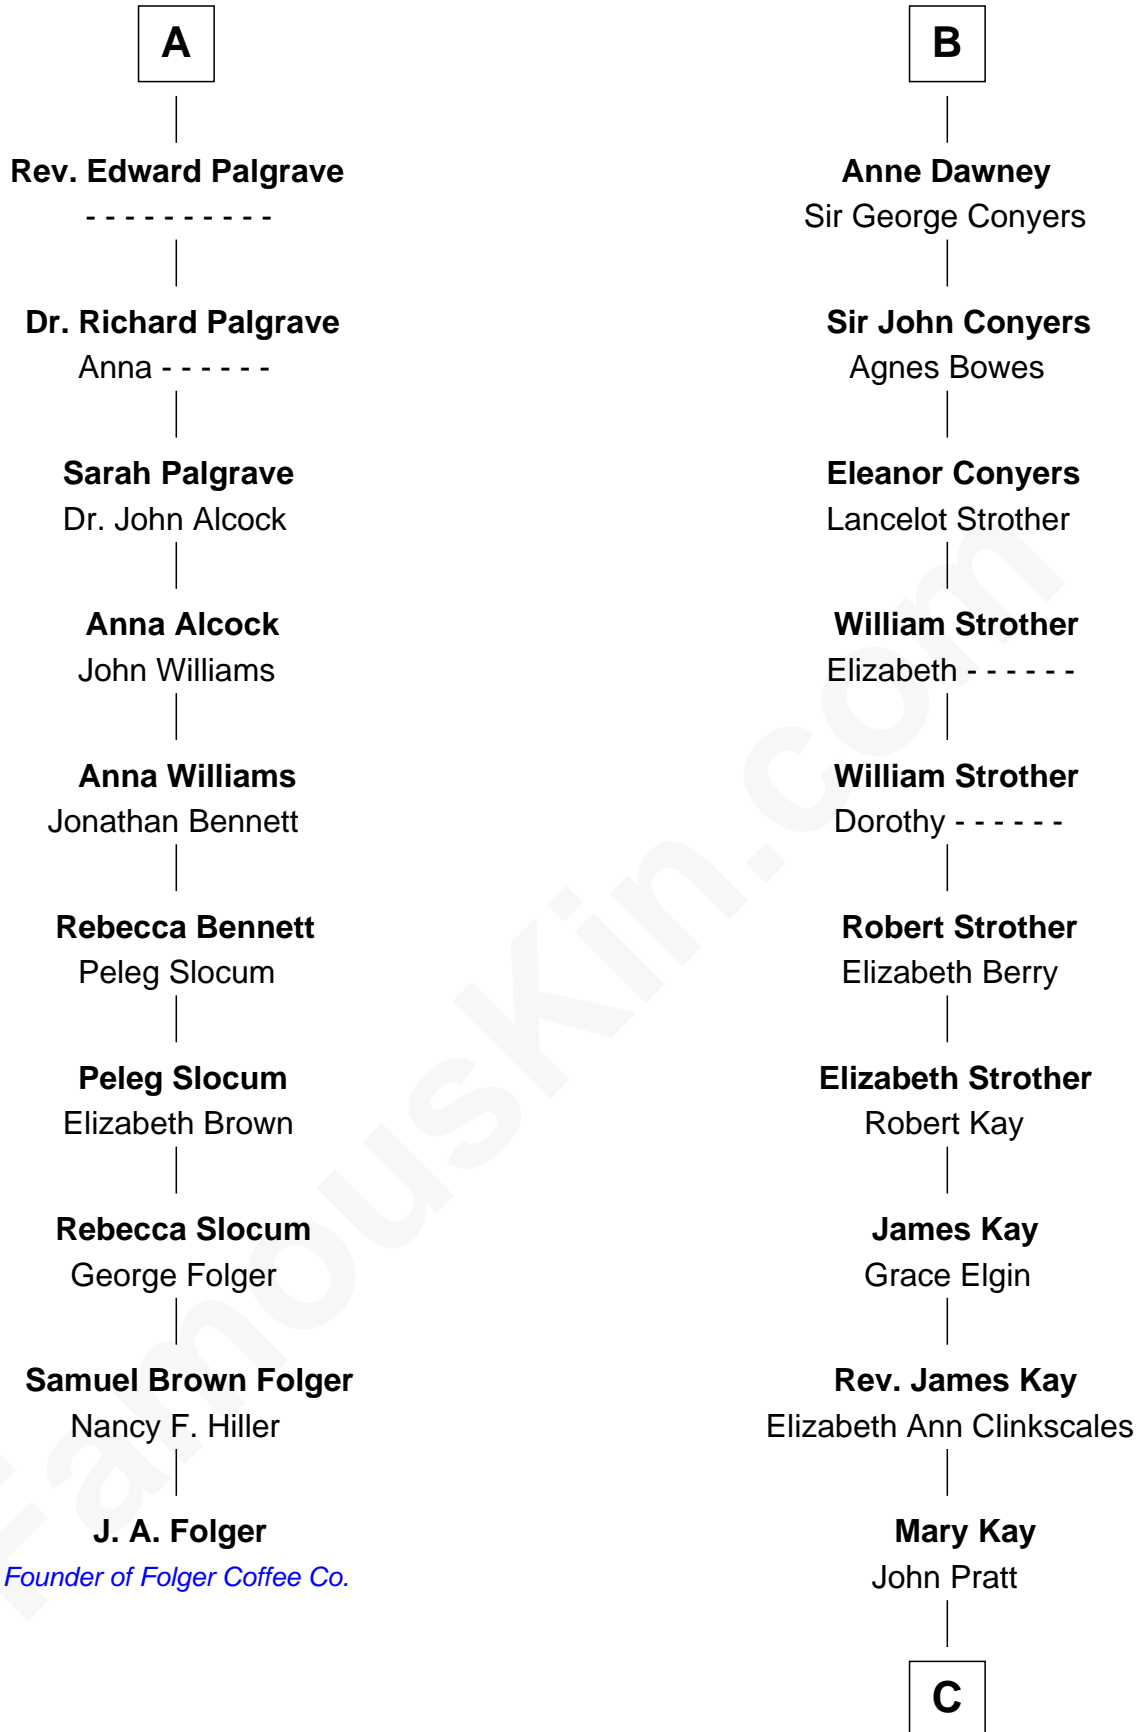

FamousKin.com Relationship Chart of

J. A. Folger

Founder of Folger Coffee Company

16th cousin 4 times removed of

Jimmy Carter

39th U.S. President

Sir William de Bohun
Elizabeth de Badlesmere

C

James E. Pratt

Sophonra C. Cowan

Nina Pratt

William Archibald Carter

Earl Carter

Lillian Gordy

Jimmy Carter

39th U.S. President

FamousKin.com