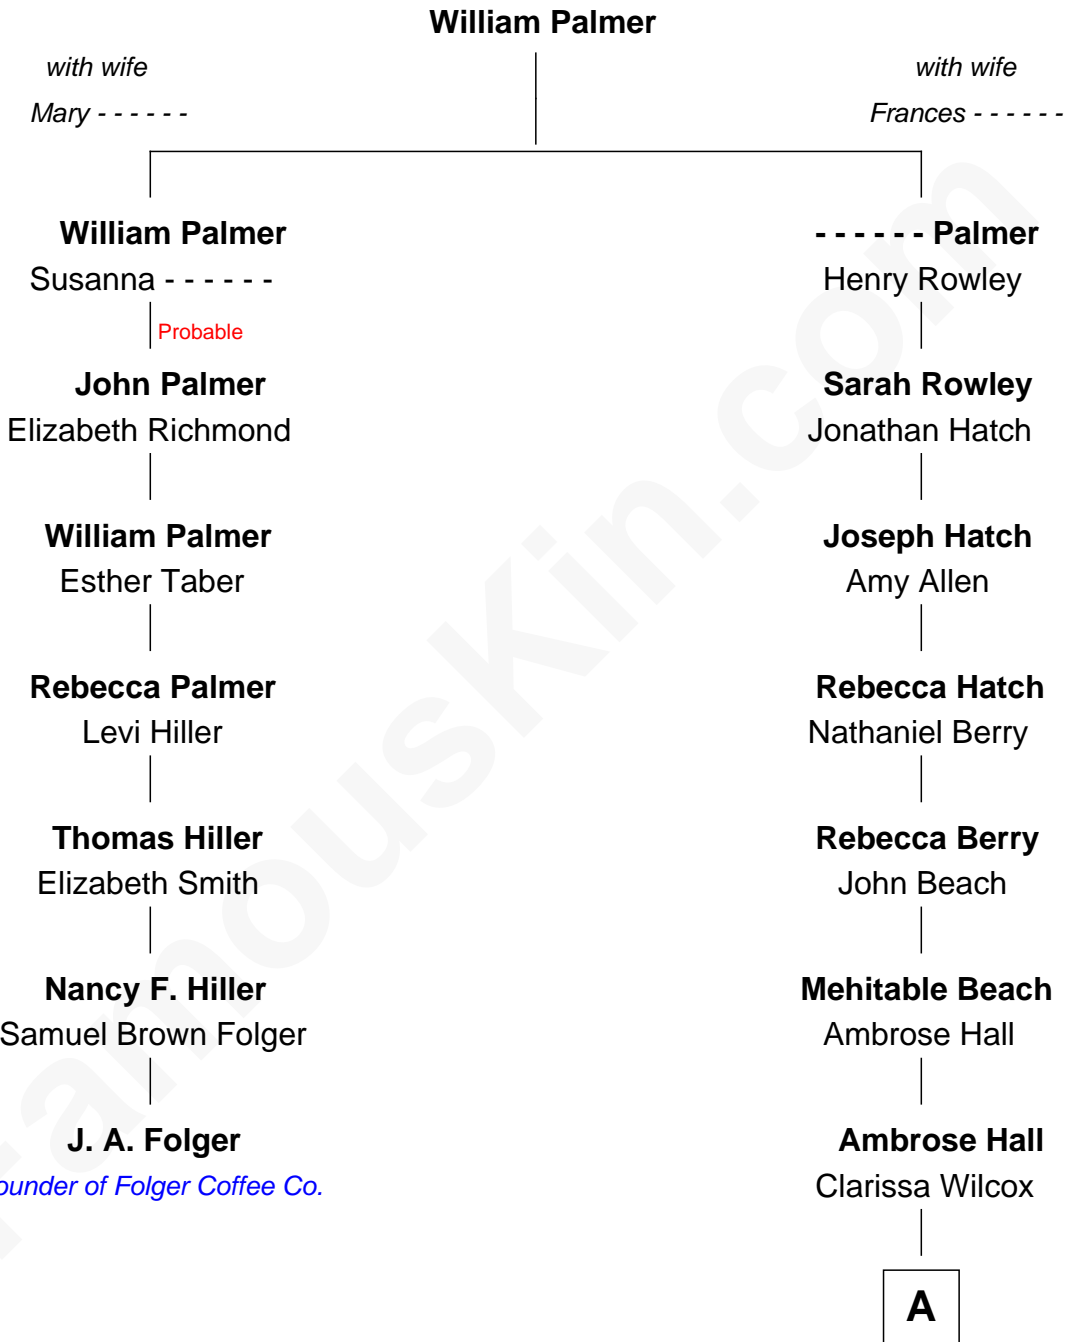

FamousKin.com

Relationship Chart of

J. A. Folger

Founder of Folger Coffee Company

6th cousin 3 times removed of

Sir Winston Churchill

Prime Minister of the United Kingdom

A

—
Clarissa Hall

Leonard Walter Jerome

—
Jeanette Jerome

Randolph Henry Spencer-Churchill

—
Sir Winston Churchill

Prime Minister of the United Kingdom

FamousKin.com