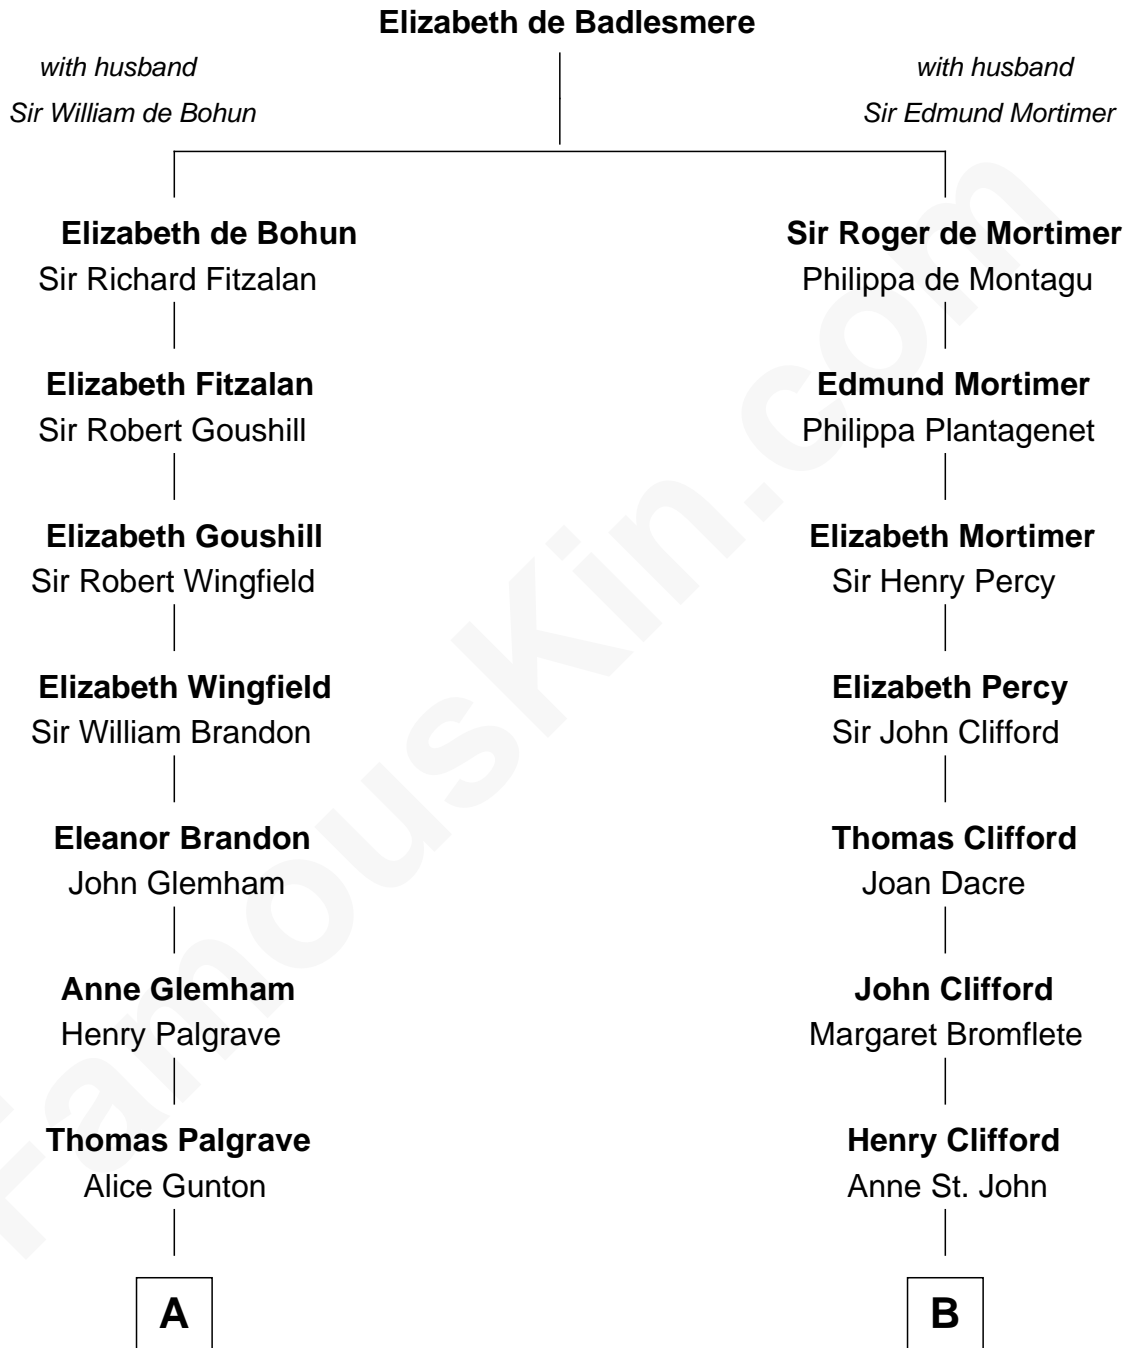

# FamousKin.com Relationship Chart of

**J. A. Folger**

*Founder of Folger Coffee Company*

16th cousin 3 times removed of

**William Howard Taft**

*27th U.S. President*

C

**Peter Rawson Taft**

Sylvia Howard

**Alphonso Taft**

Louisa Maria Torrey

**William Howard Taft**

*27th U.S. President*

FamousKin.com