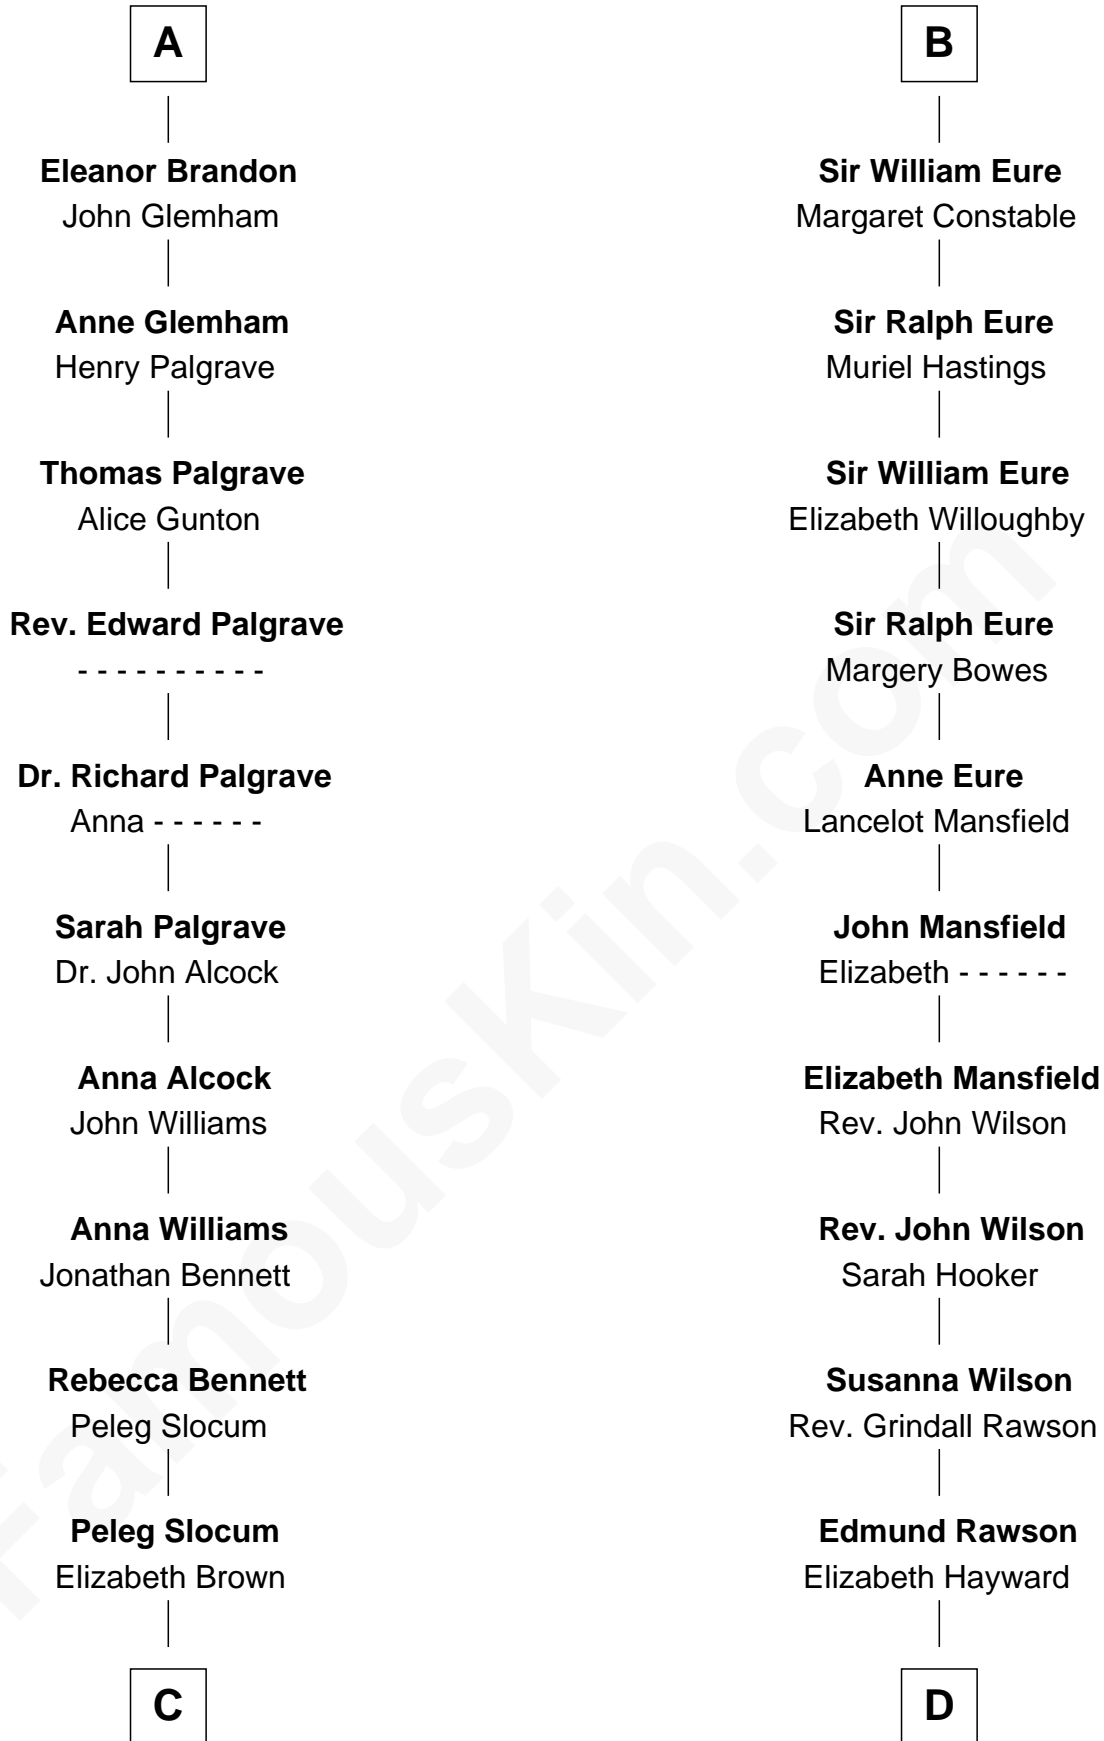

FamousKin.com Relationship Chart of

J. A. Folger

Founder of Folger Coffee Company

19th cousin 2 times removed of

William Howard Taft

27th U.S. President

Sir Humphrey de Bohun

Eleanor de Braiose

C

Rebecca Slocum

George Folger

Samuel Brown Folger

Nancy F. Hiller

J. A. Folger

Founder of Folger Coffee Co.

D

Abner Rawson

Mary Allen

Rhoda Rawson

Aaron Taft

Peter Rawson Taft

Sylvia Howard

Alphonso Taft

Louisa Maria Torrey

William Howard Taft

27th U.S. President