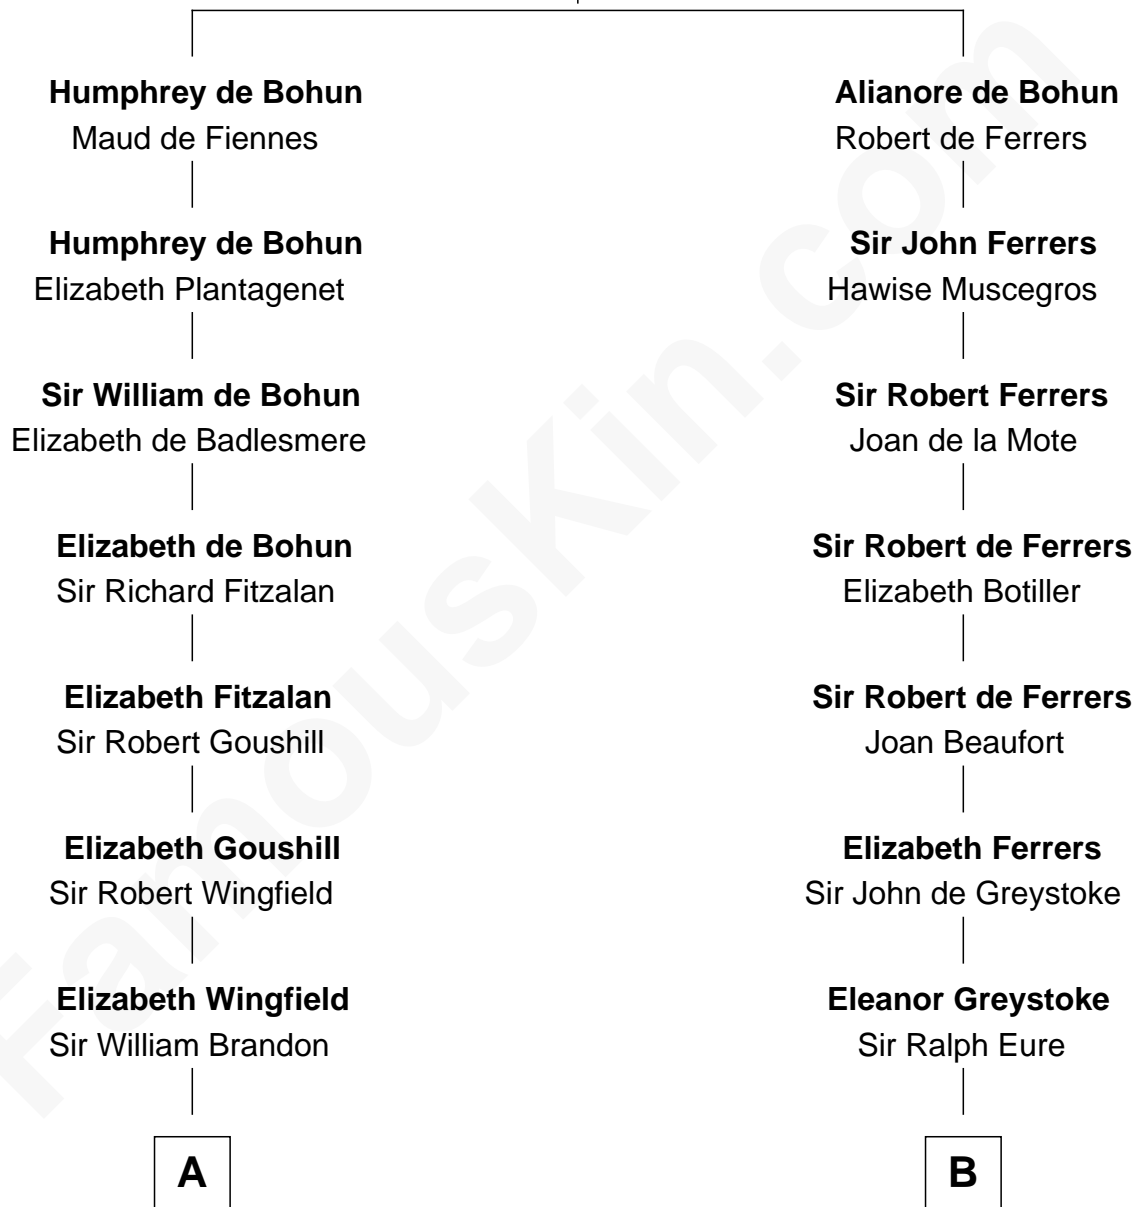

FamousKin.com Relationship Chart of

J. A. Folger

Founder of Folger Coffee Company

19th cousin 2 times removed of

William Howard Taft

27th U.S. President

Sir Humphrey de Bohun

Eleanor de Braiose

C

Rebecca Slocum

George Folger

Samuel Brown Folger

Nancy F. Hiller

J. A. Folger

Founder of Folger Coffee Co.

D

Abner Rawson

Mary Allen

Rhoda Rawson

Aaron Taft

Peter Rawson Taft

Sylvia Howard

Alphonso Taft

Louisa Maria Torrey