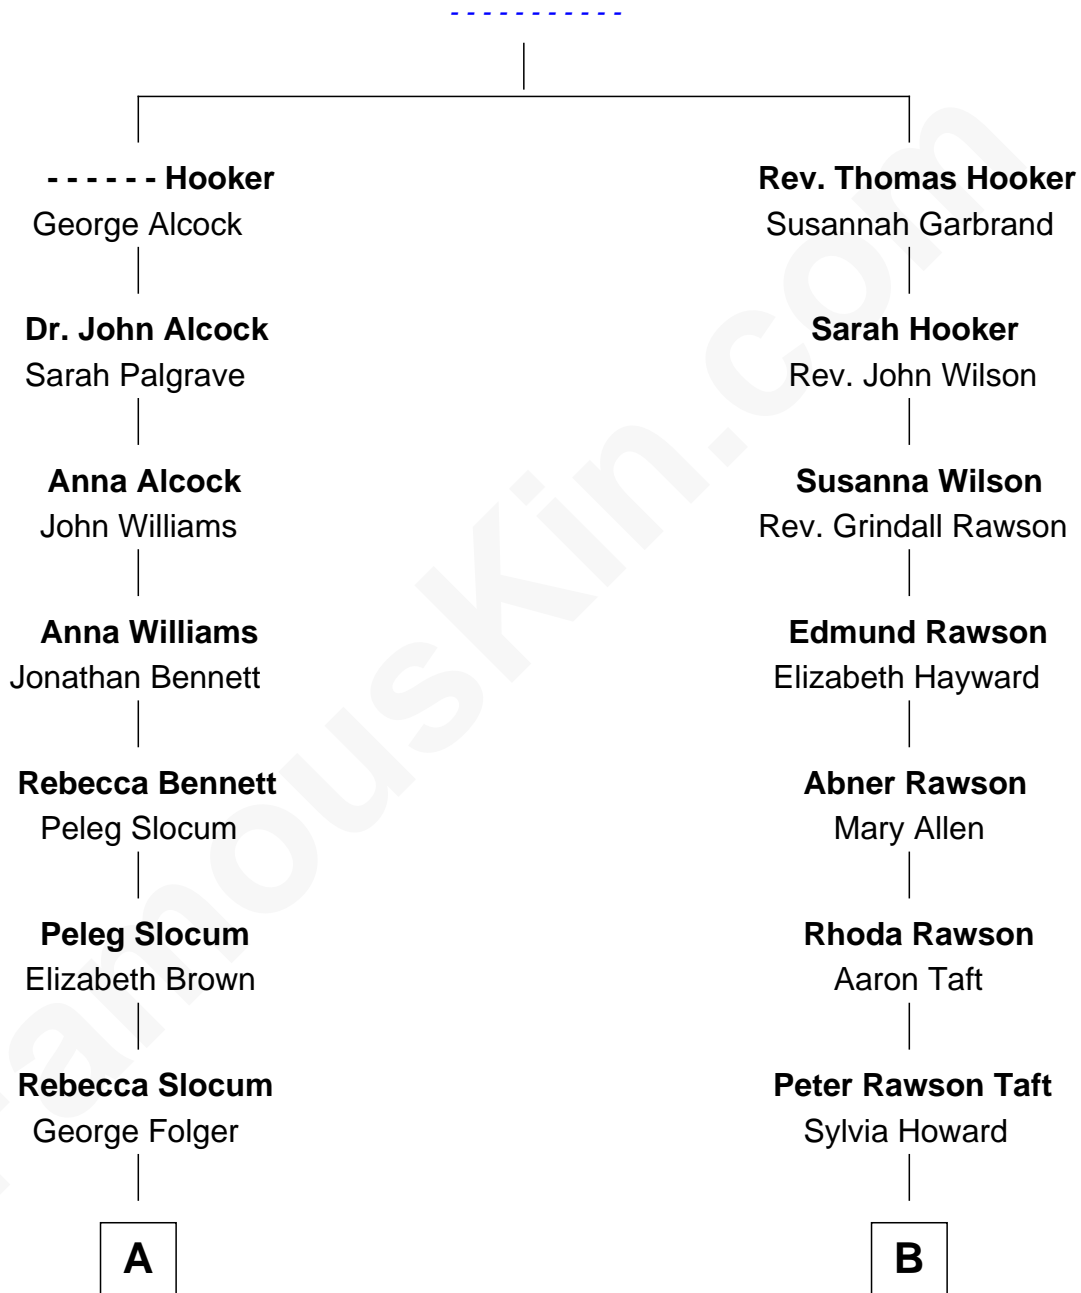

# FamousKin.com Relationship Chart of

**J. A. Folger**

*Founder of Folger Coffee Company*

8th cousin of

**William Howard Taft**

*27th U.S. President*

**Thomas Hooker**

**A**

**Samuel Brown Folger**

Nancy F. Hiller

**J. A. Folger**

*Founder of Folger Coffee Co.*

**B**

**Alphonso Taft**

Louisa Maria Torrey

**William Howard Taft**

*27th U.S. President*

FamousKin.com