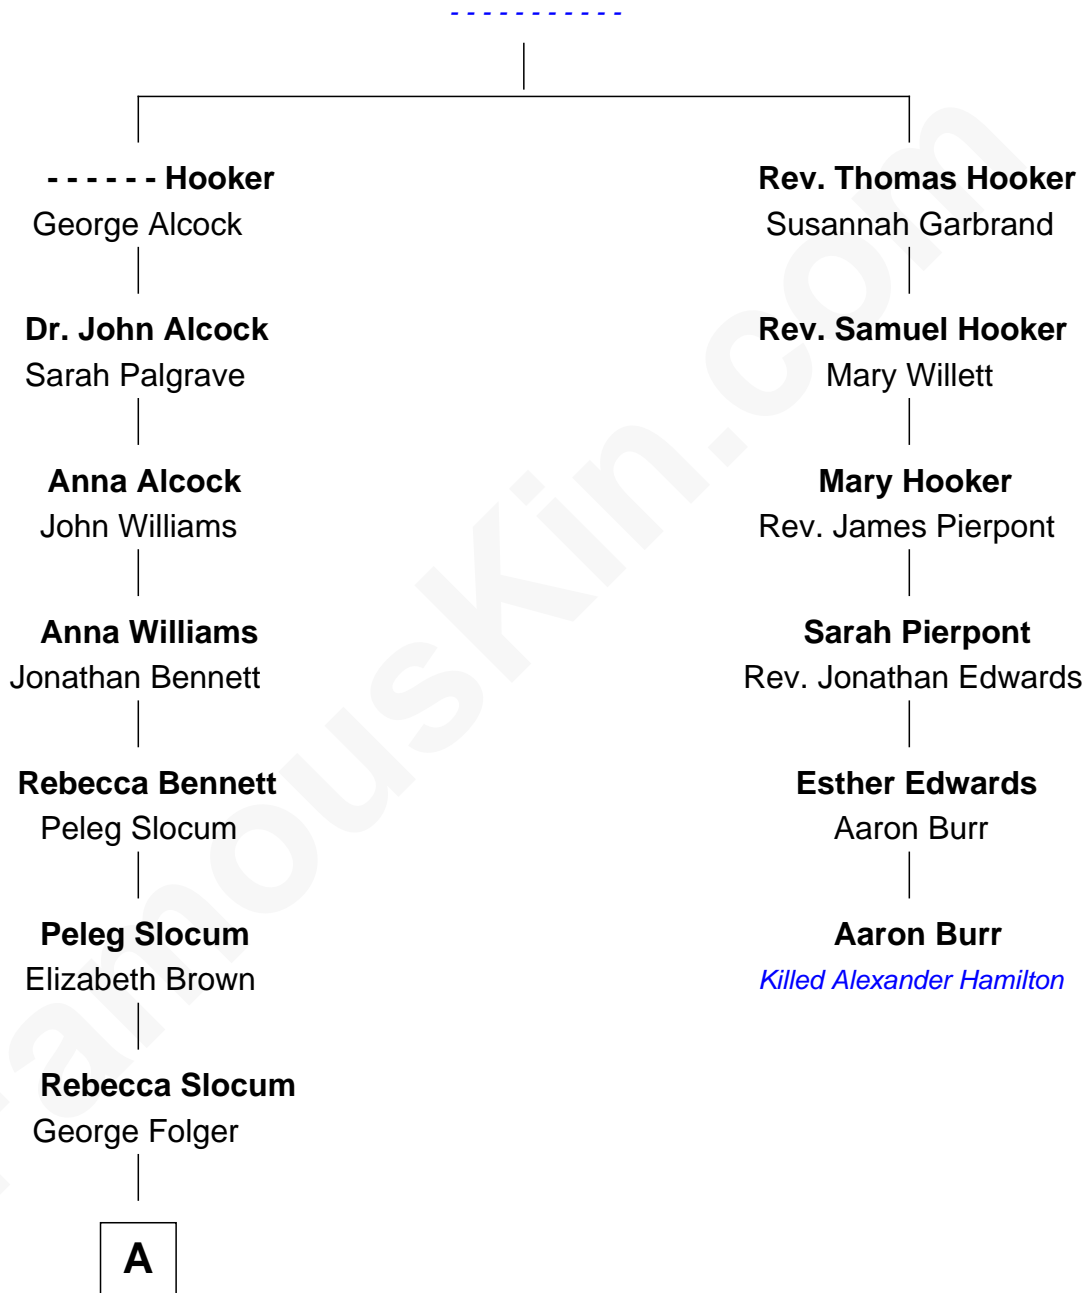

FamousKin.com Relationship Chart of

J. A. Folger

Founder of Folger Coffee Company

5th cousin 3 times removed of

Aaron Burr

Killed Alexander Hamilton

Thomas Hooker

A

—
Samuel Brown Folger

Nancy F. Hiller

—
J. A. Folger

Founder of Folger Coffee Co.

FamousKin.com