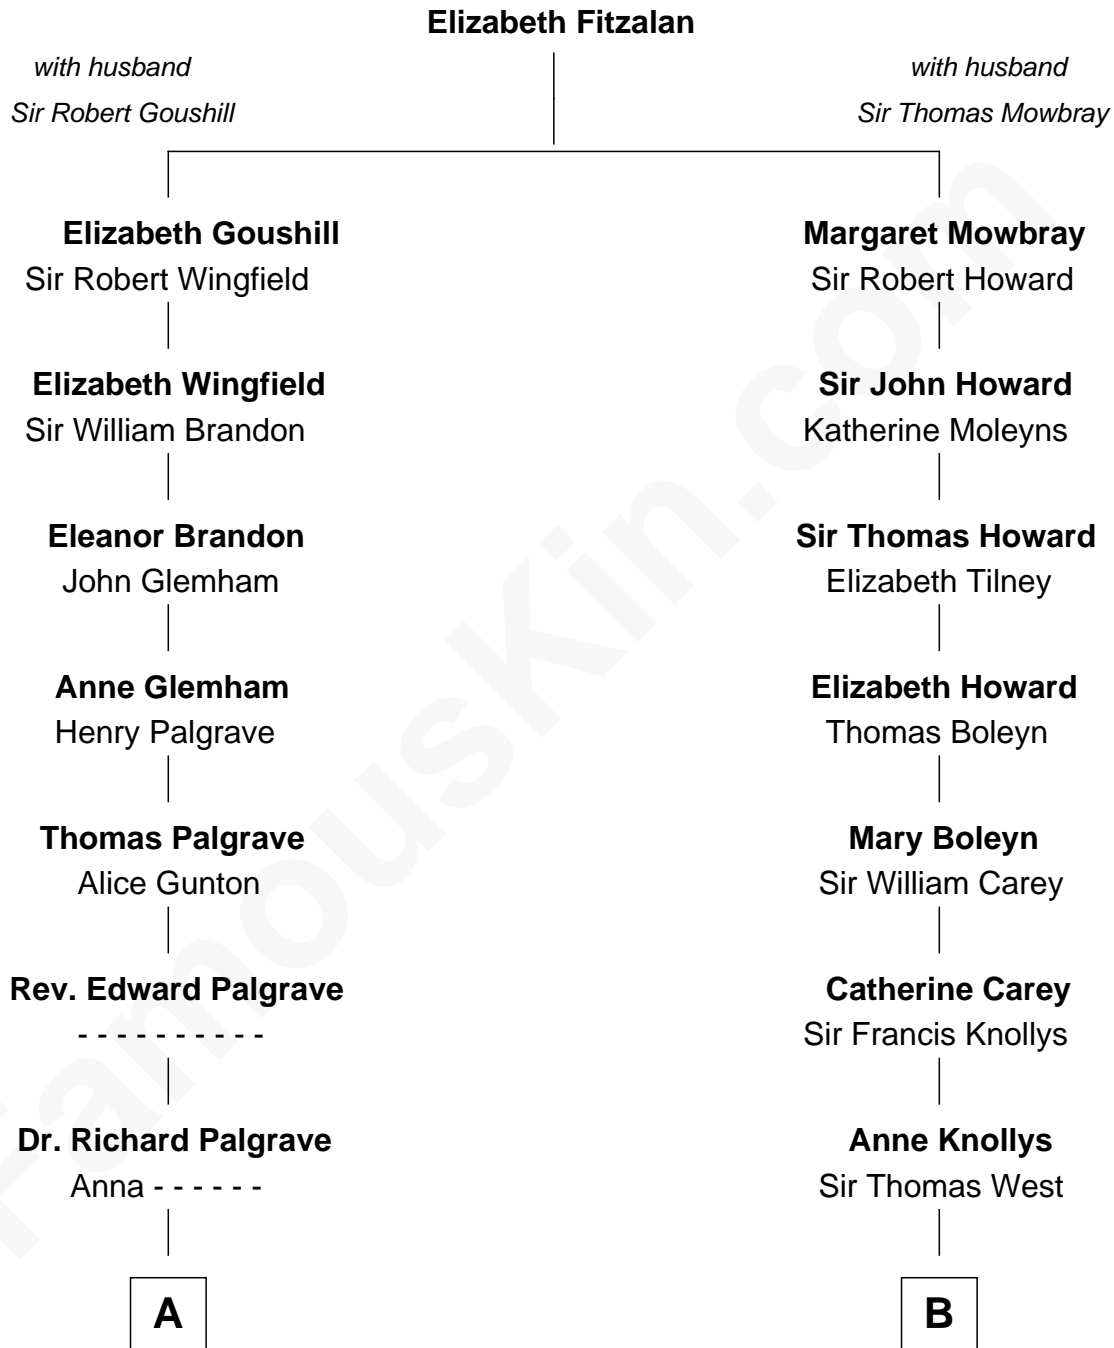

FamousKin.com Relationship Chart of

J. A. Folger

Founder of Folger Coffee Company

14th cousin 2 times removed of

John D. Rockefeller

Founder of the Standard Oil Company

A

Sarah Palgrave