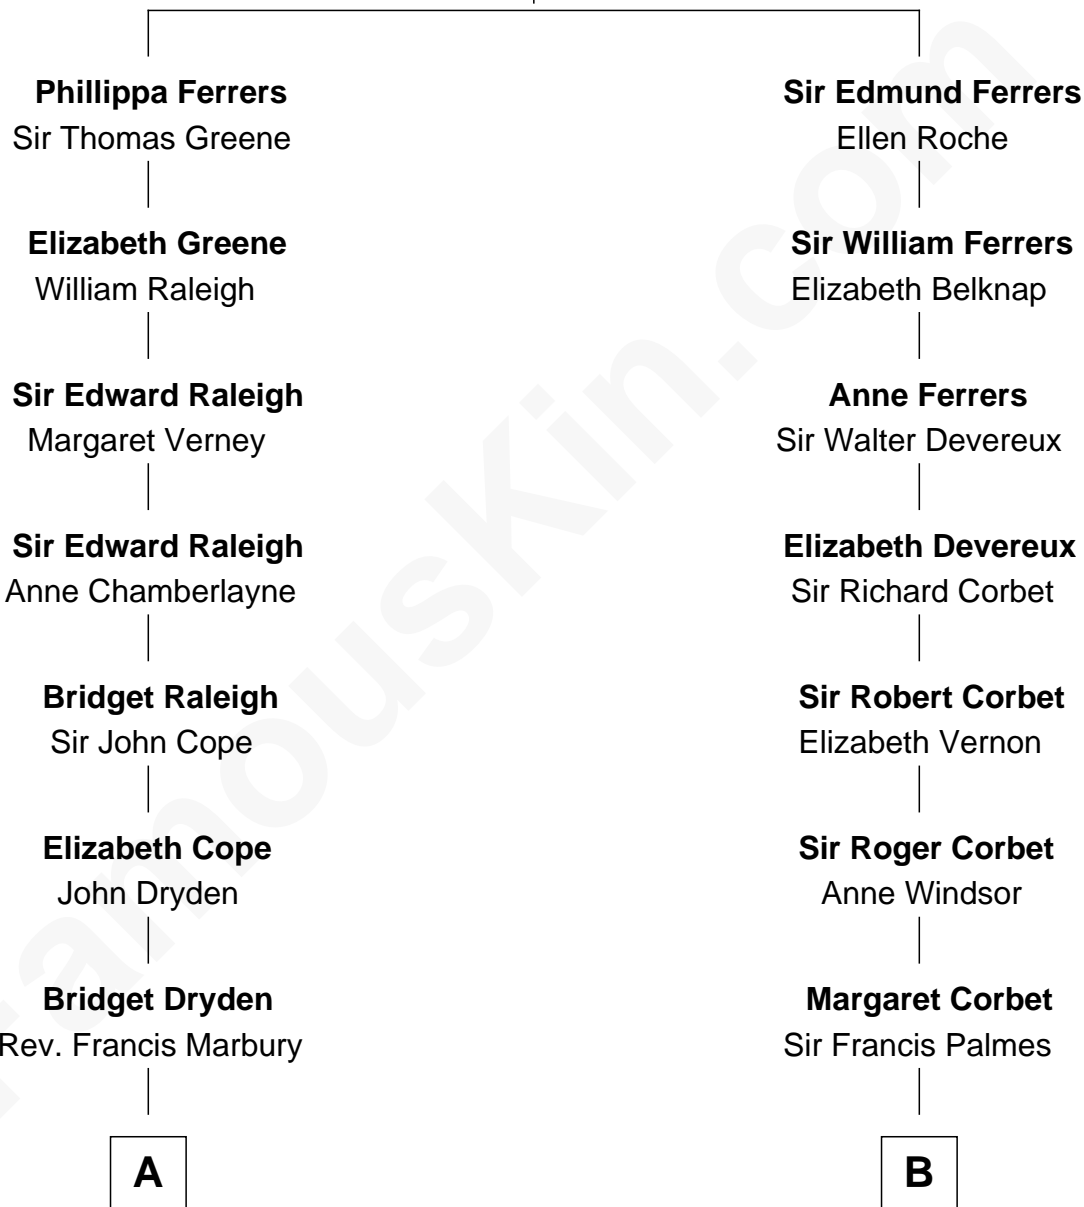

FamousKin.com Relationship Chart of

J. A. Folger

Founder of Folger Coffee Company

14th cousin 5 times removed of

Nelson Rockefeller

41st U.S. Vice-President

Robert de Ferrers
Margaret Despencer

C

John Davison Rockefeller

Laura Celestia Spelman

John Davison Rockefeller

Abby Greene Aldrich

Nelson Rockefeller

41st U.S. Vice-President

FamousKin.com